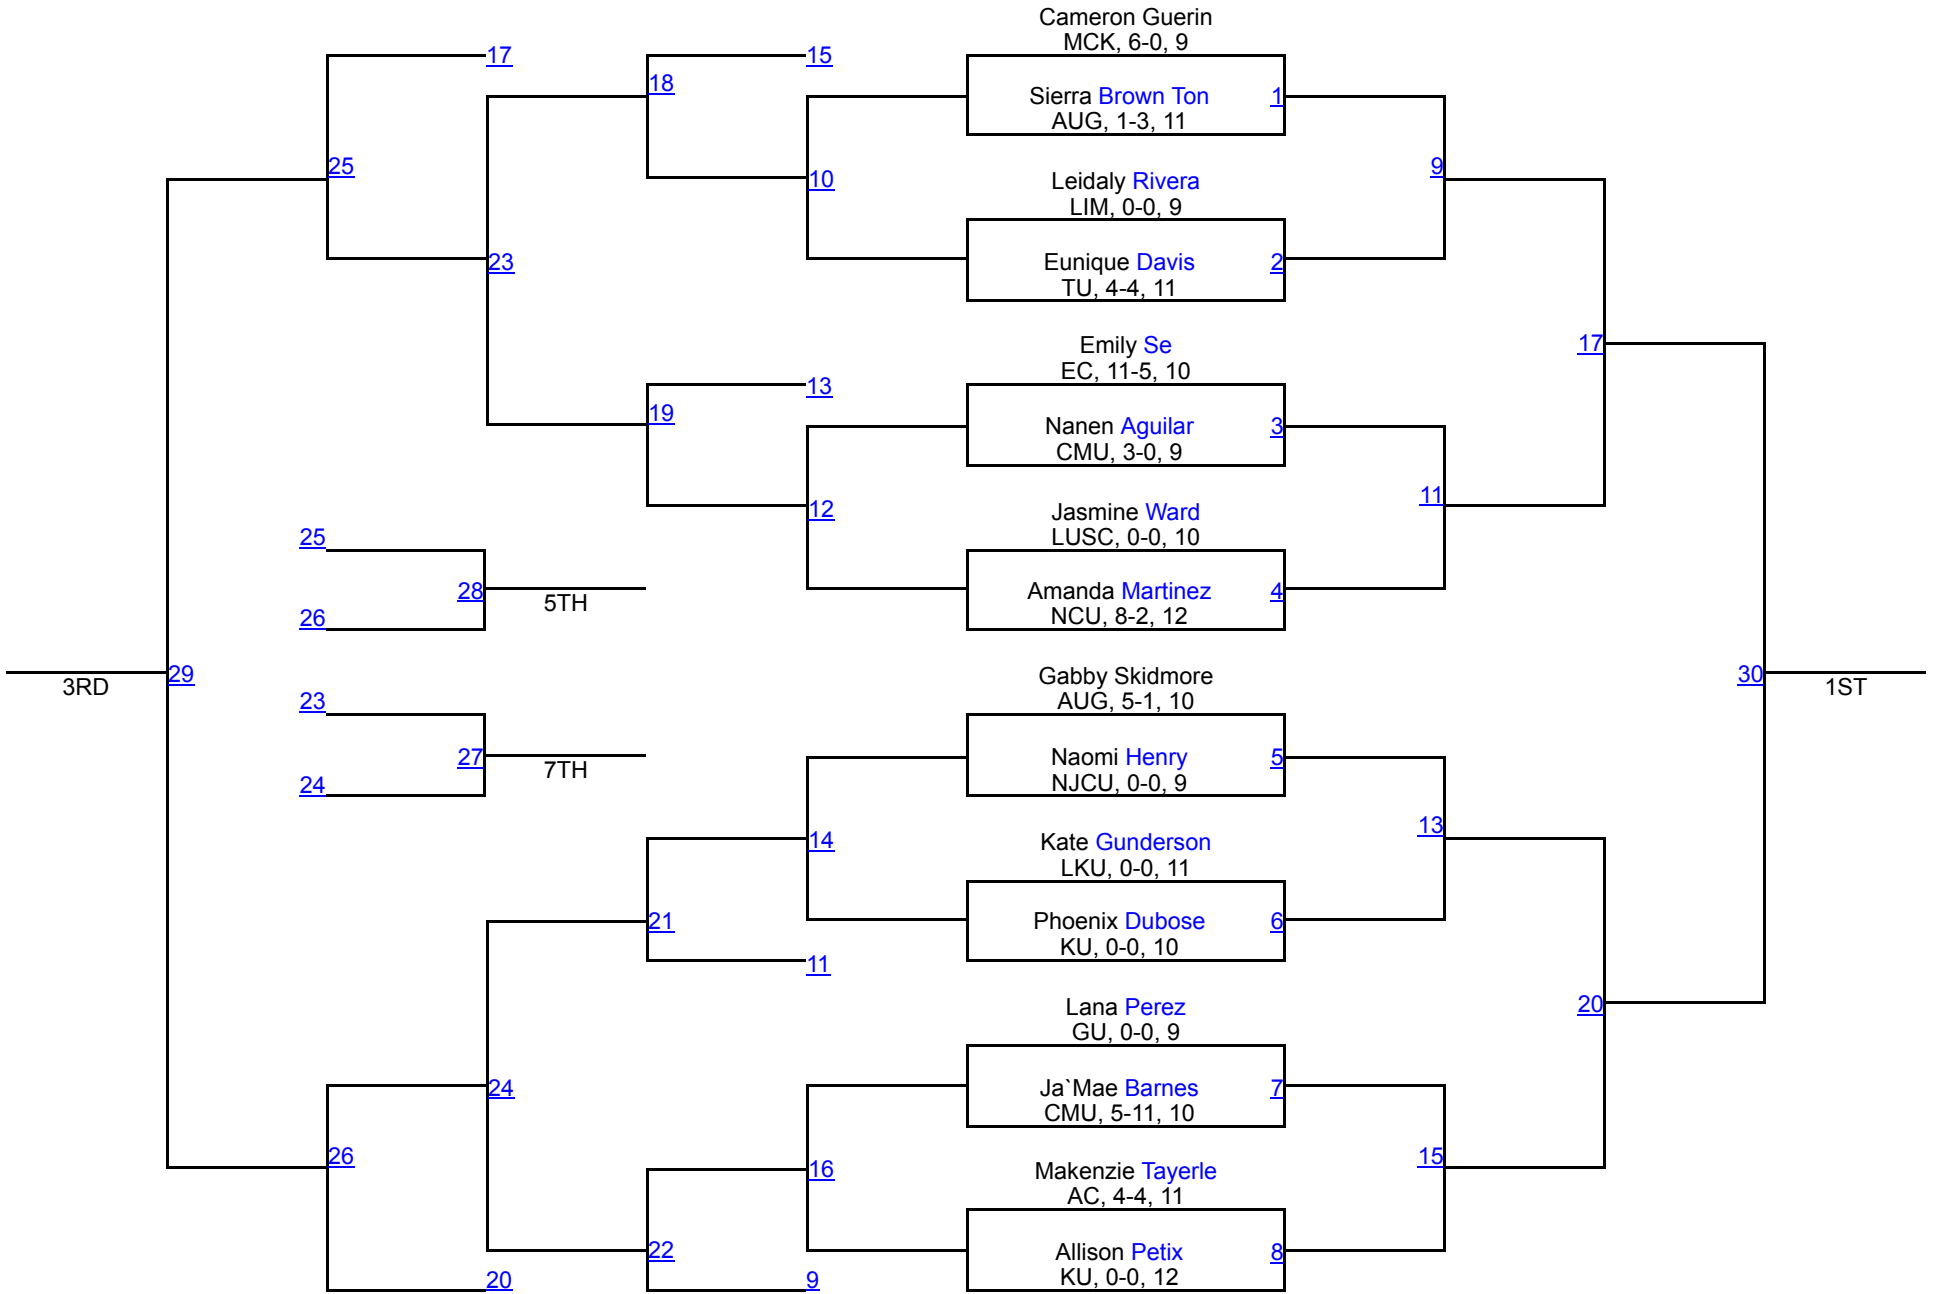

National Collegiate Women's Wrestling Championship

101

National Collegiate Women's Wrestling Championship

109

National Collegiate Women's Wrestling Championship

116

National Collegiate Women's Wrestling Championship

National Collegiate Women's Wrestling Championship

130

National Collegiate Women's Wrestling Championship

136

National Collegiate Women's Wrestling Championship

National Collegiate Women's Wrestling Championship

155

National Collegiate Women's Wrestling Championship

191