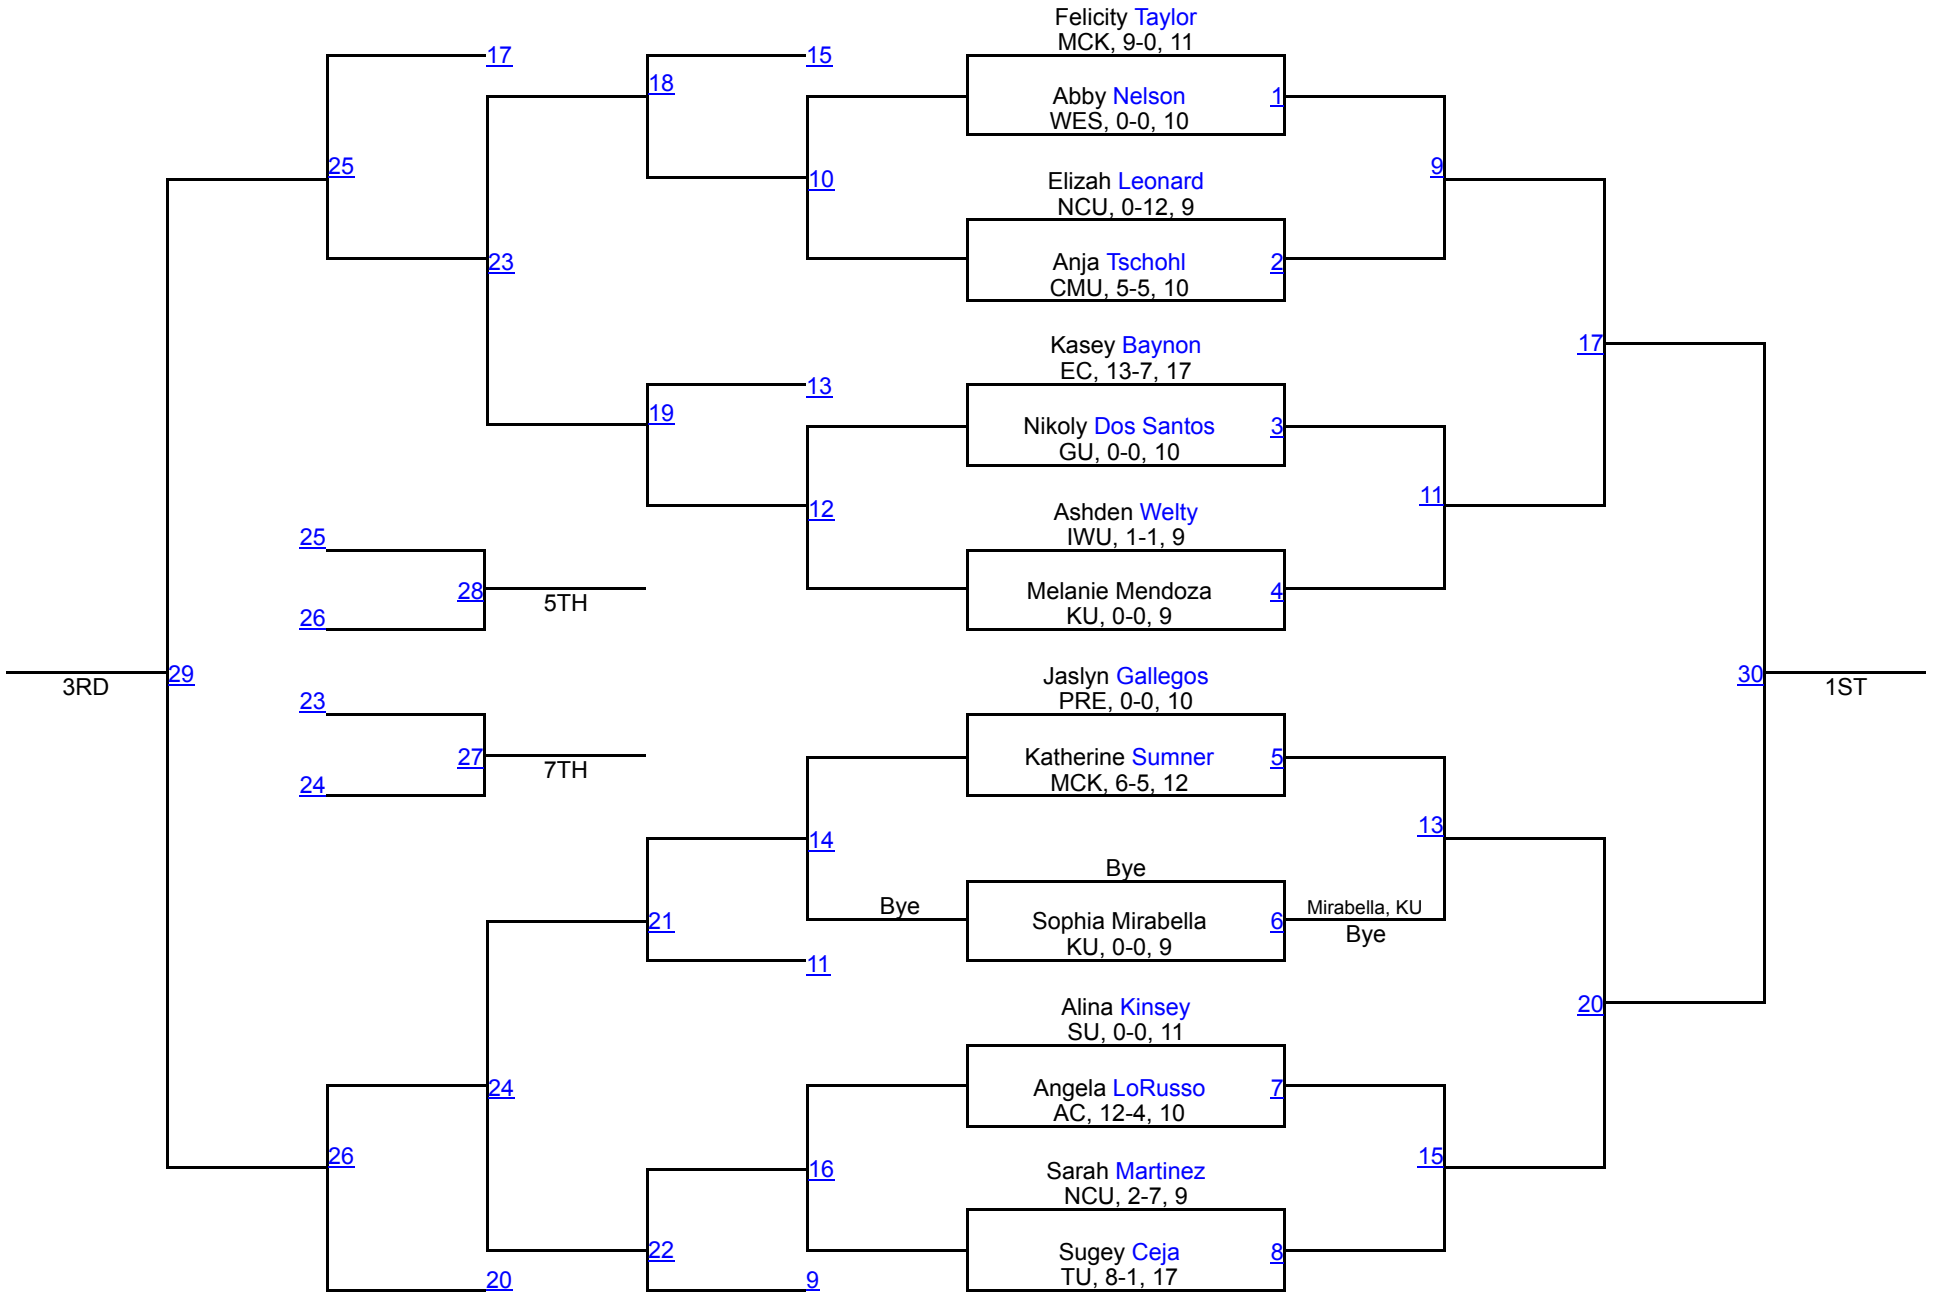

National Collegiate Women's Wrestling Championship

101

National Collegiate Women's Wrestling Championship

109

National Collegiate Women's Wrestling Championship

116

National Collegiate Women's Wrestling Championship

National Collegiate Women's Wrestling Championship

130

National Collegiate Women's Wrestling Championship

136

National Collegiate Women's Wrestling Championship

National Collegiate Women's Wrestling Championship

155

National Collegiate Women's Wrestling Championship

191