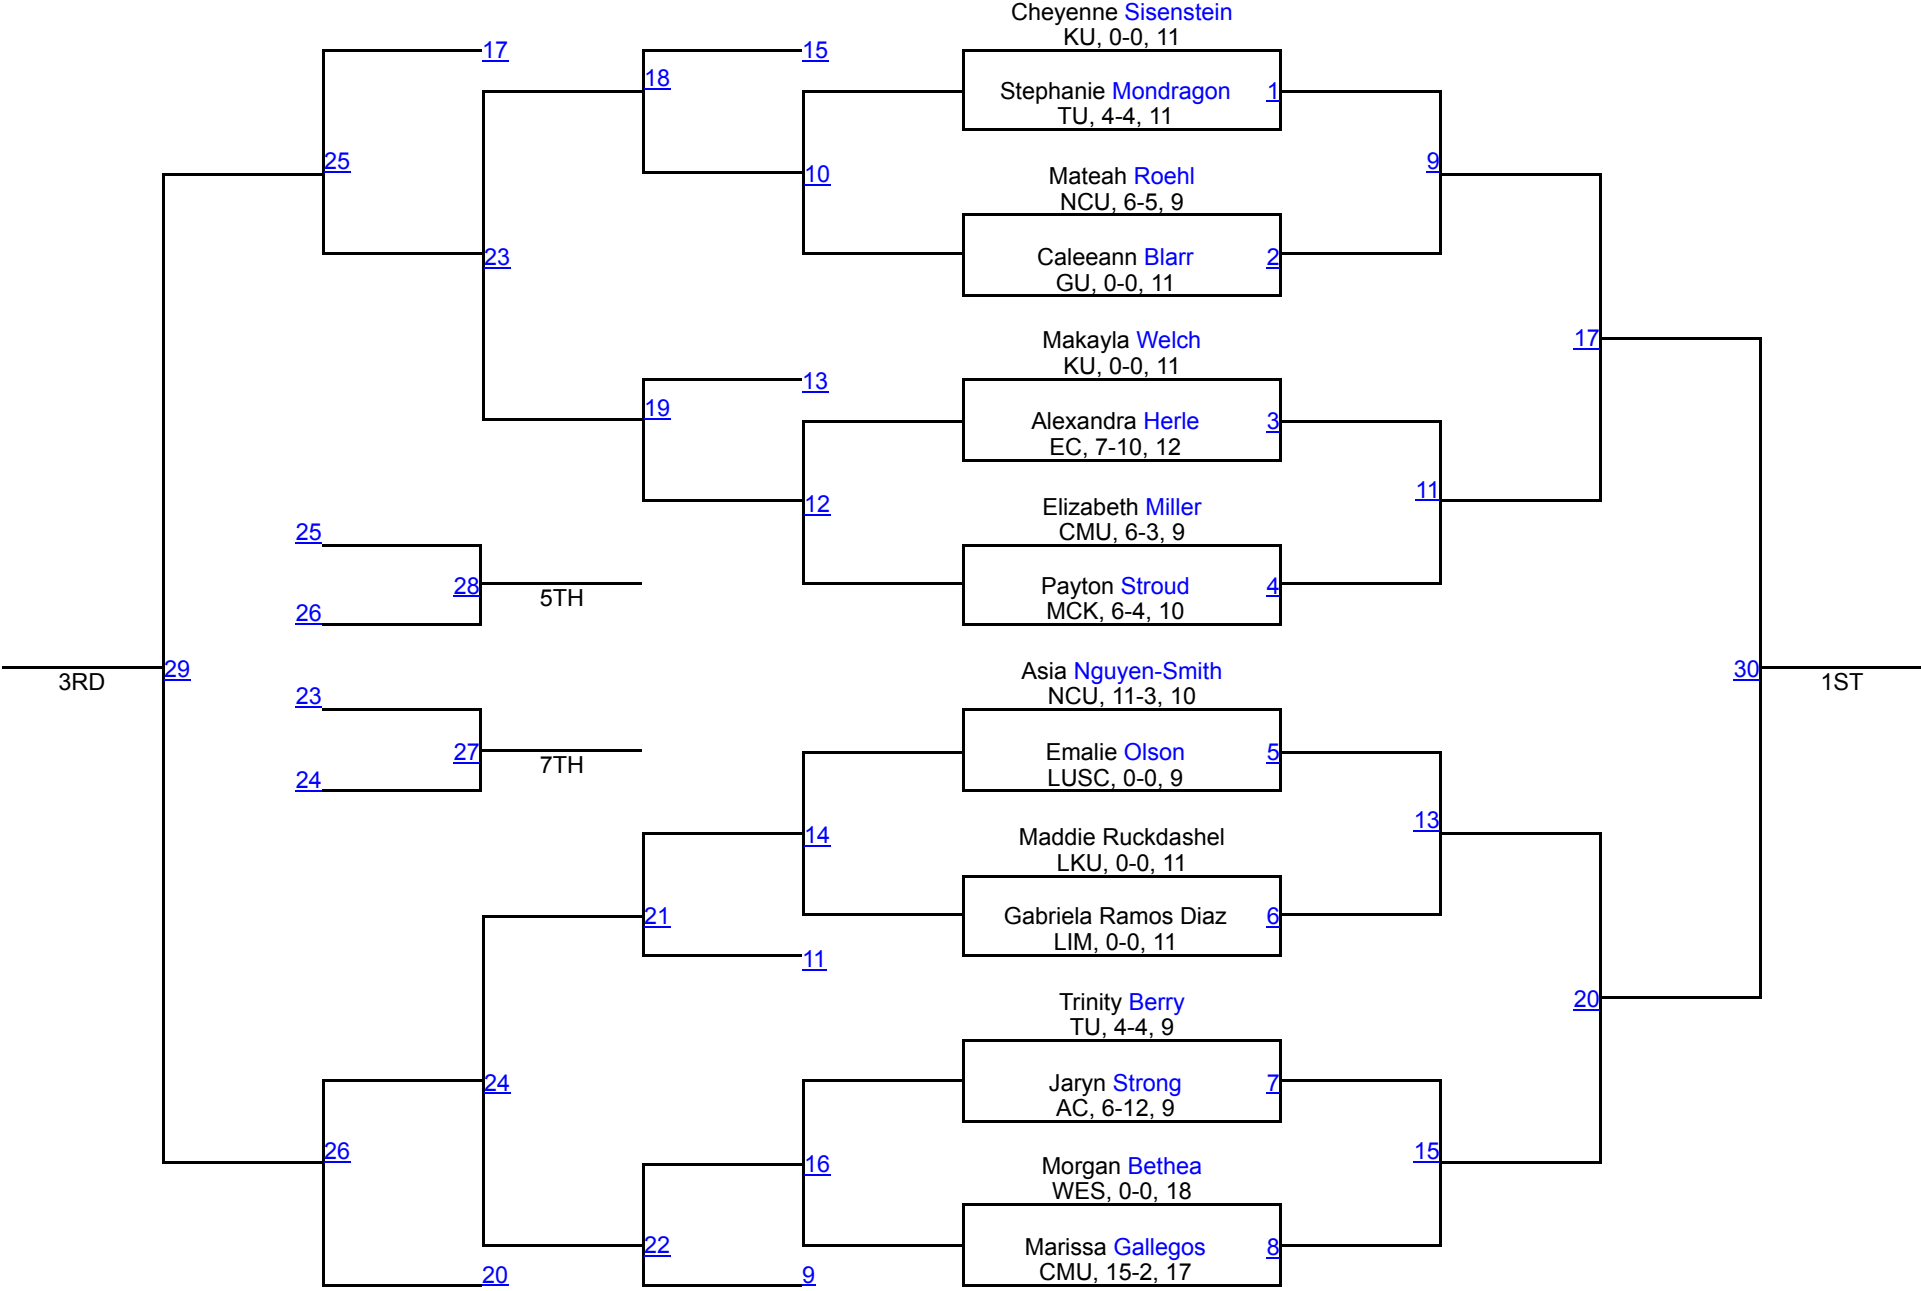

National Collegiate Women's Wrestling Championship

101

National Collegiate Women's Wrestling Championship

109

National Collegiate Women's Wrestling Championship

116

National Collegiate Women's Wrestling Championship

National Collegiate Women's Wrestling Championship

130

National Collegiate Women's Wrestling Championship

136

National Collegiate Women's Wrestling Championship

National Collegiate Women's Wrestling Championship

155

National Collegiate Women's Wrestling Championship

191