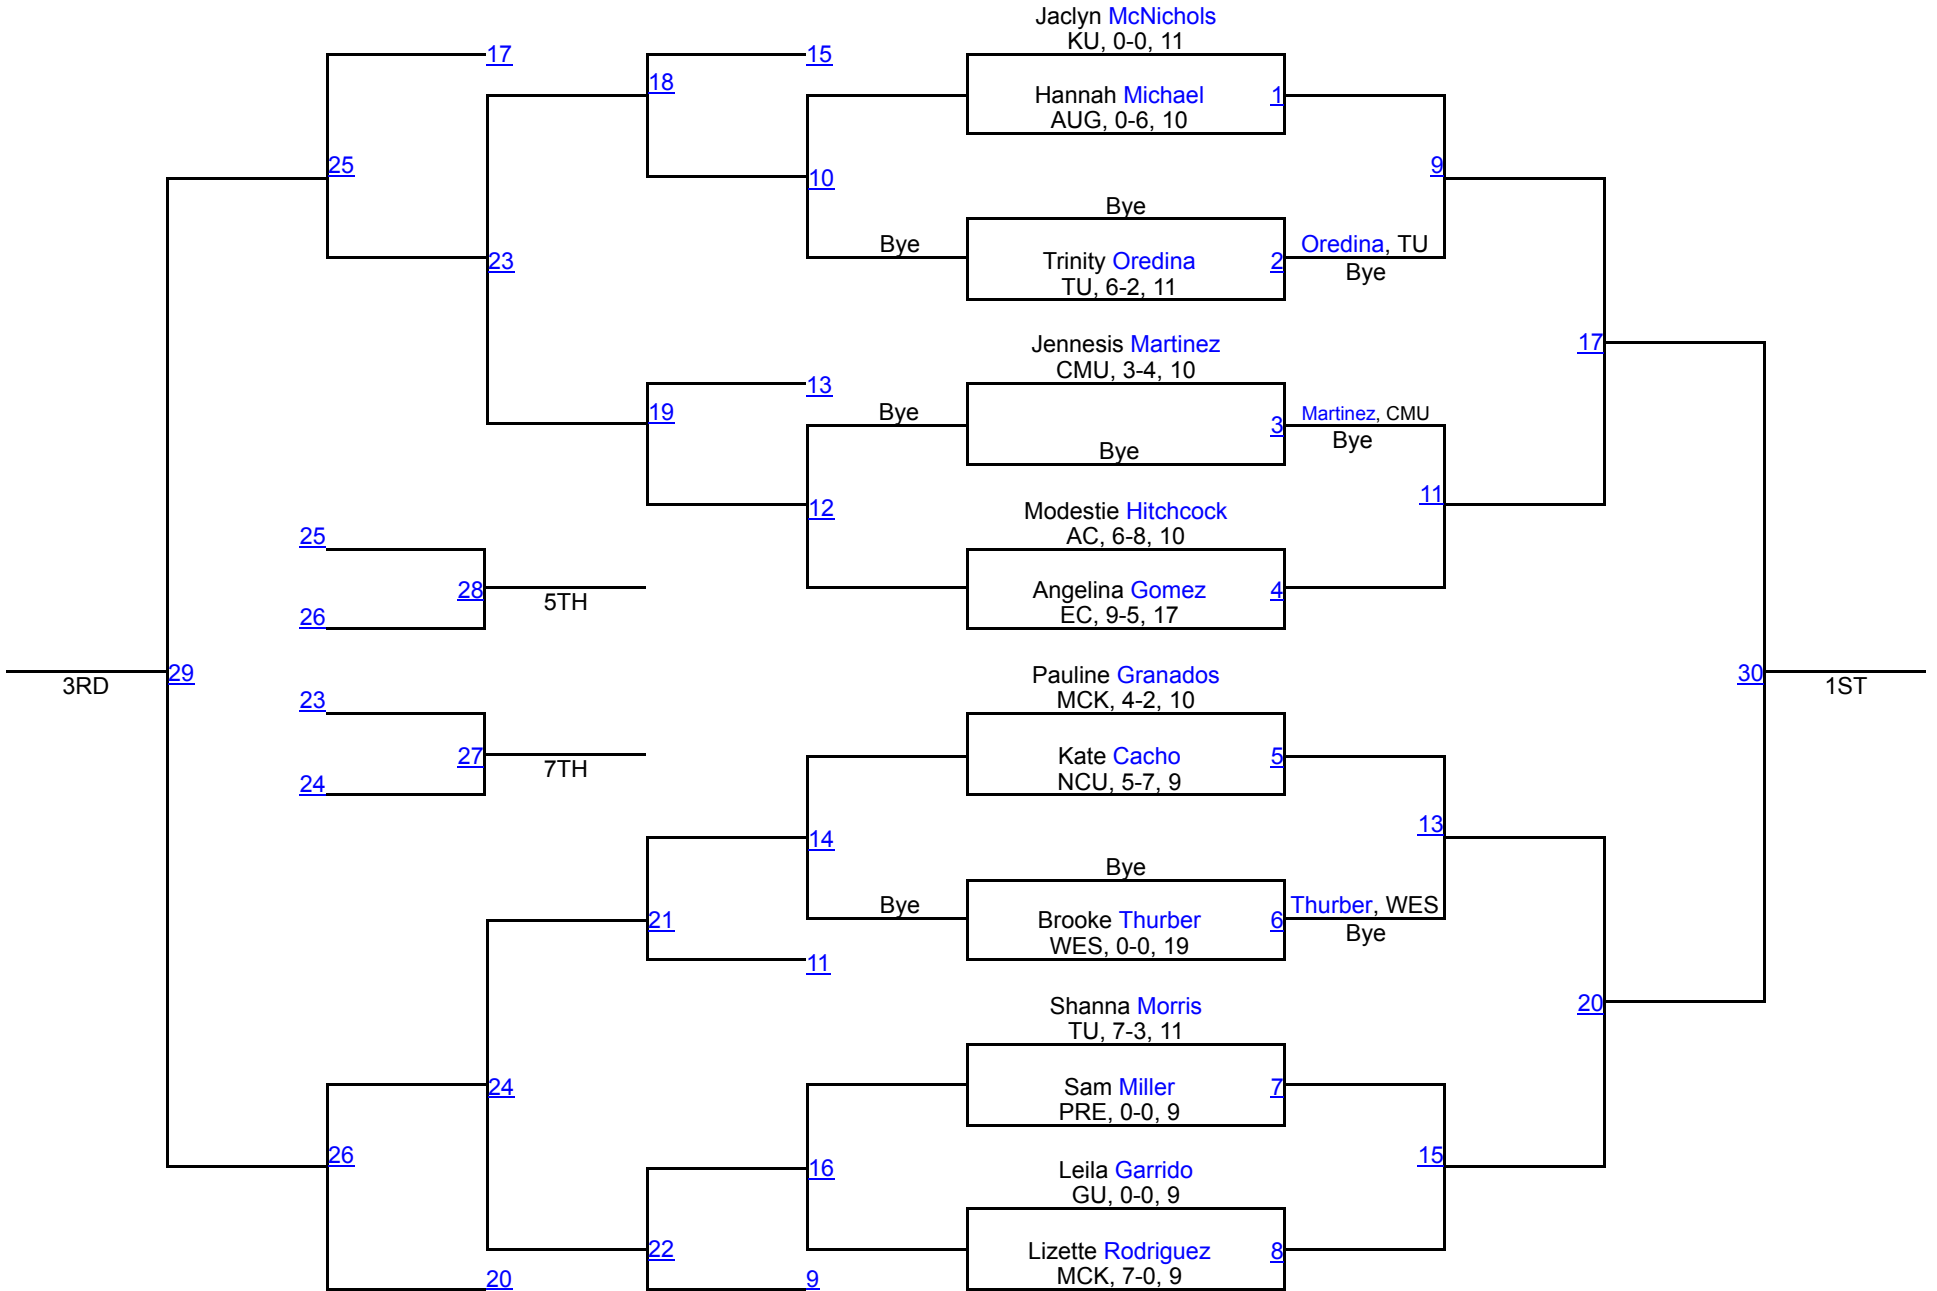

National Collegiate Women's Wrestling Championship

101

National Collegiate Women's Wrestling Championship

109

National Collegiate Women's Wrestling Championship

116

National Collegiate Women's Wrestling Championship

National Collegiate Women's Wrestling Championship

130

National Collegiate Women's Wrestling Championship

136

National Collegiate Women's Wrestling Championship

National Collegiate Women's Wrestling Championship

155

National Collegiate Women's Wrestling Championship

191