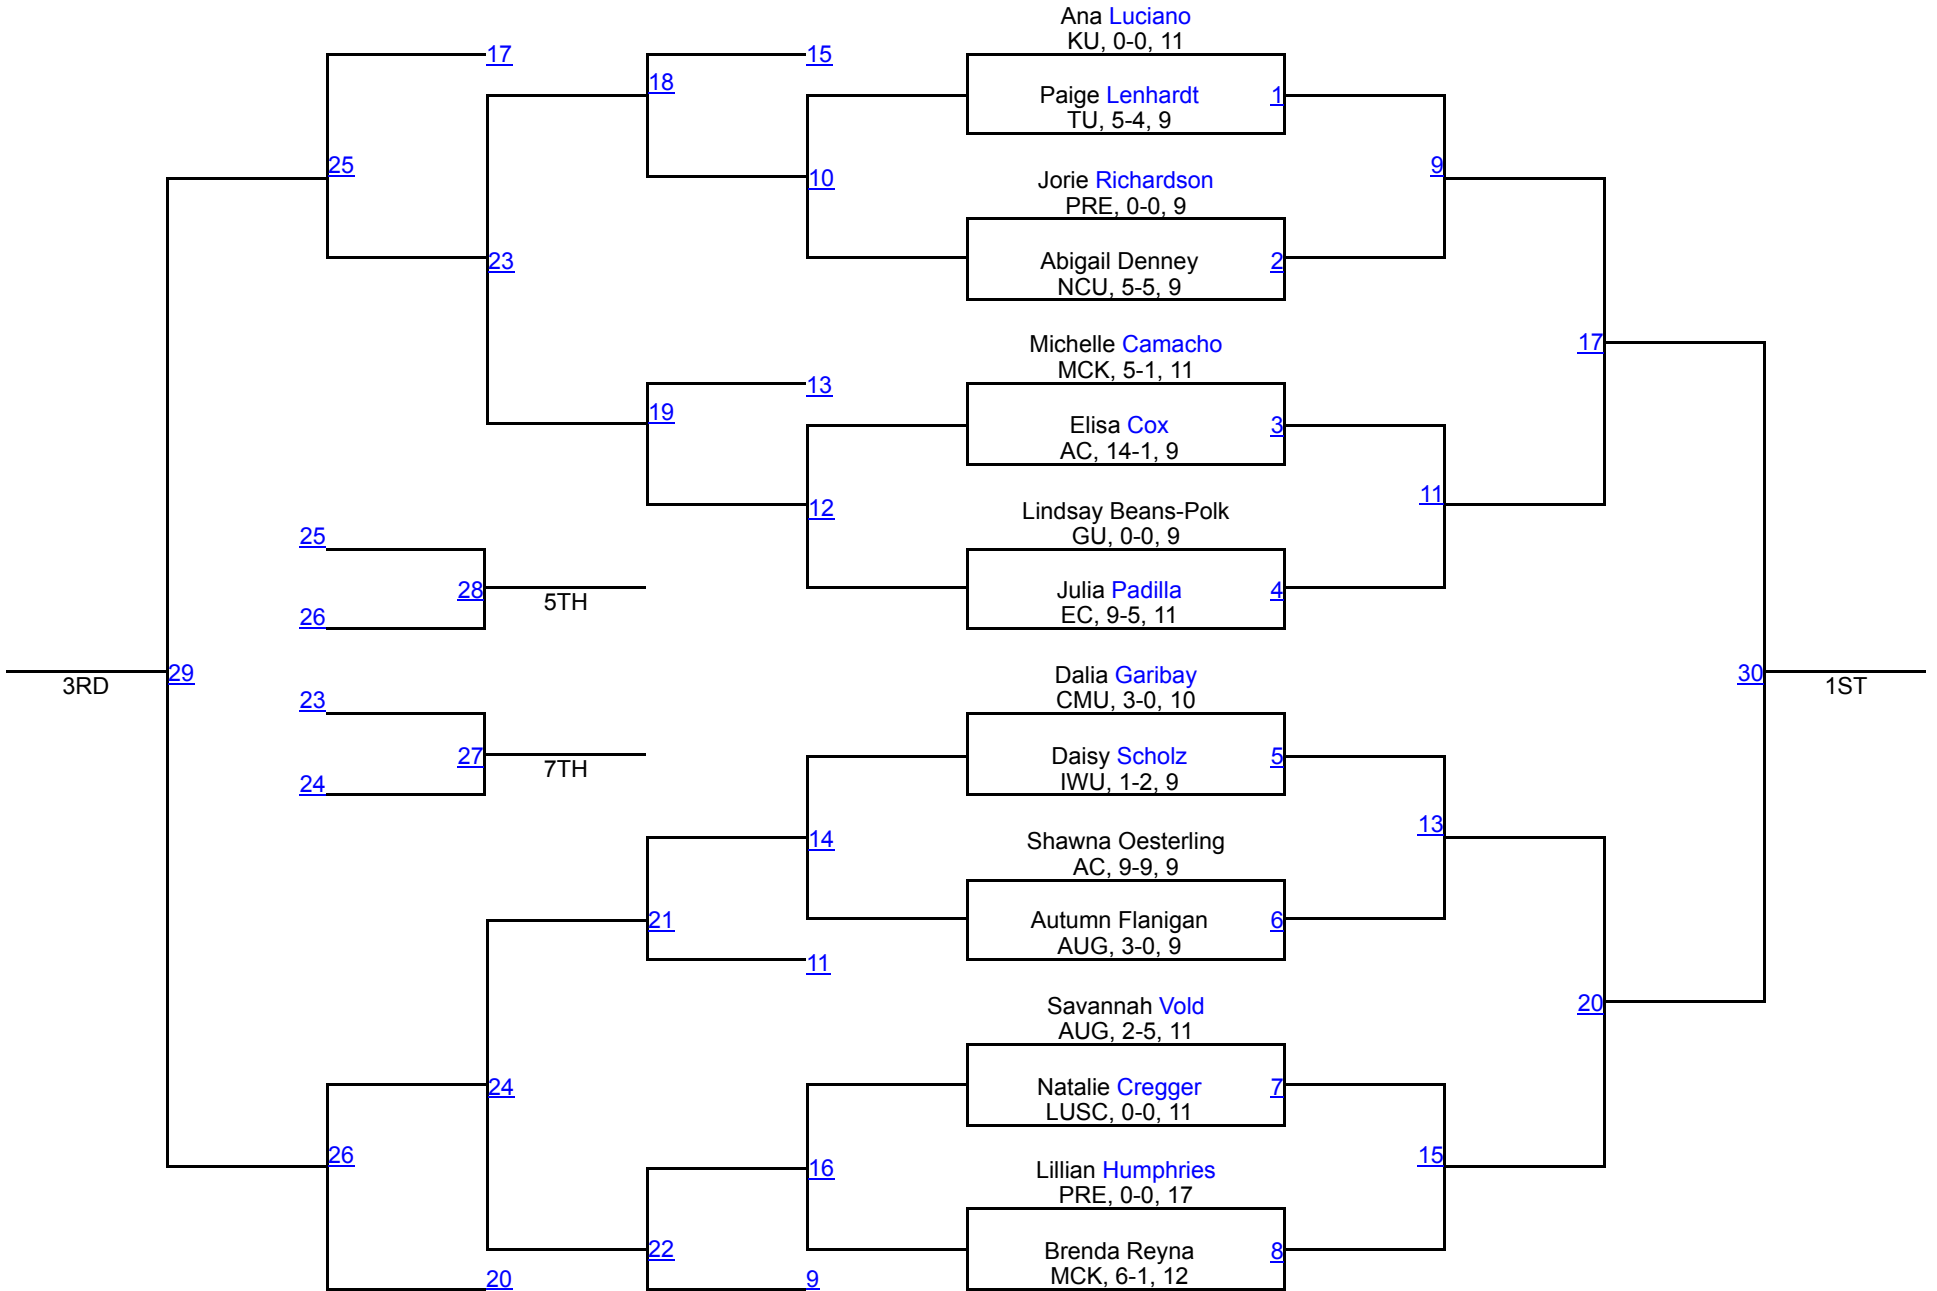

National Collegiate Women's Wrestling Championship

101

National Collegiate Women's Wrestling Championship

109

National Collegiate Women's Wrestling Championship

116

National Collegiate Women's Wrestling Championship

National Collegiate Women's Wrestling Championship

130

National Collegiate Women's Wrestling Championship

136

National Collegiate Women's Wrestling Championship

National Collegiate Women's Wrestling Championship

155

National Collegiate Women's Wrestling Championship

191