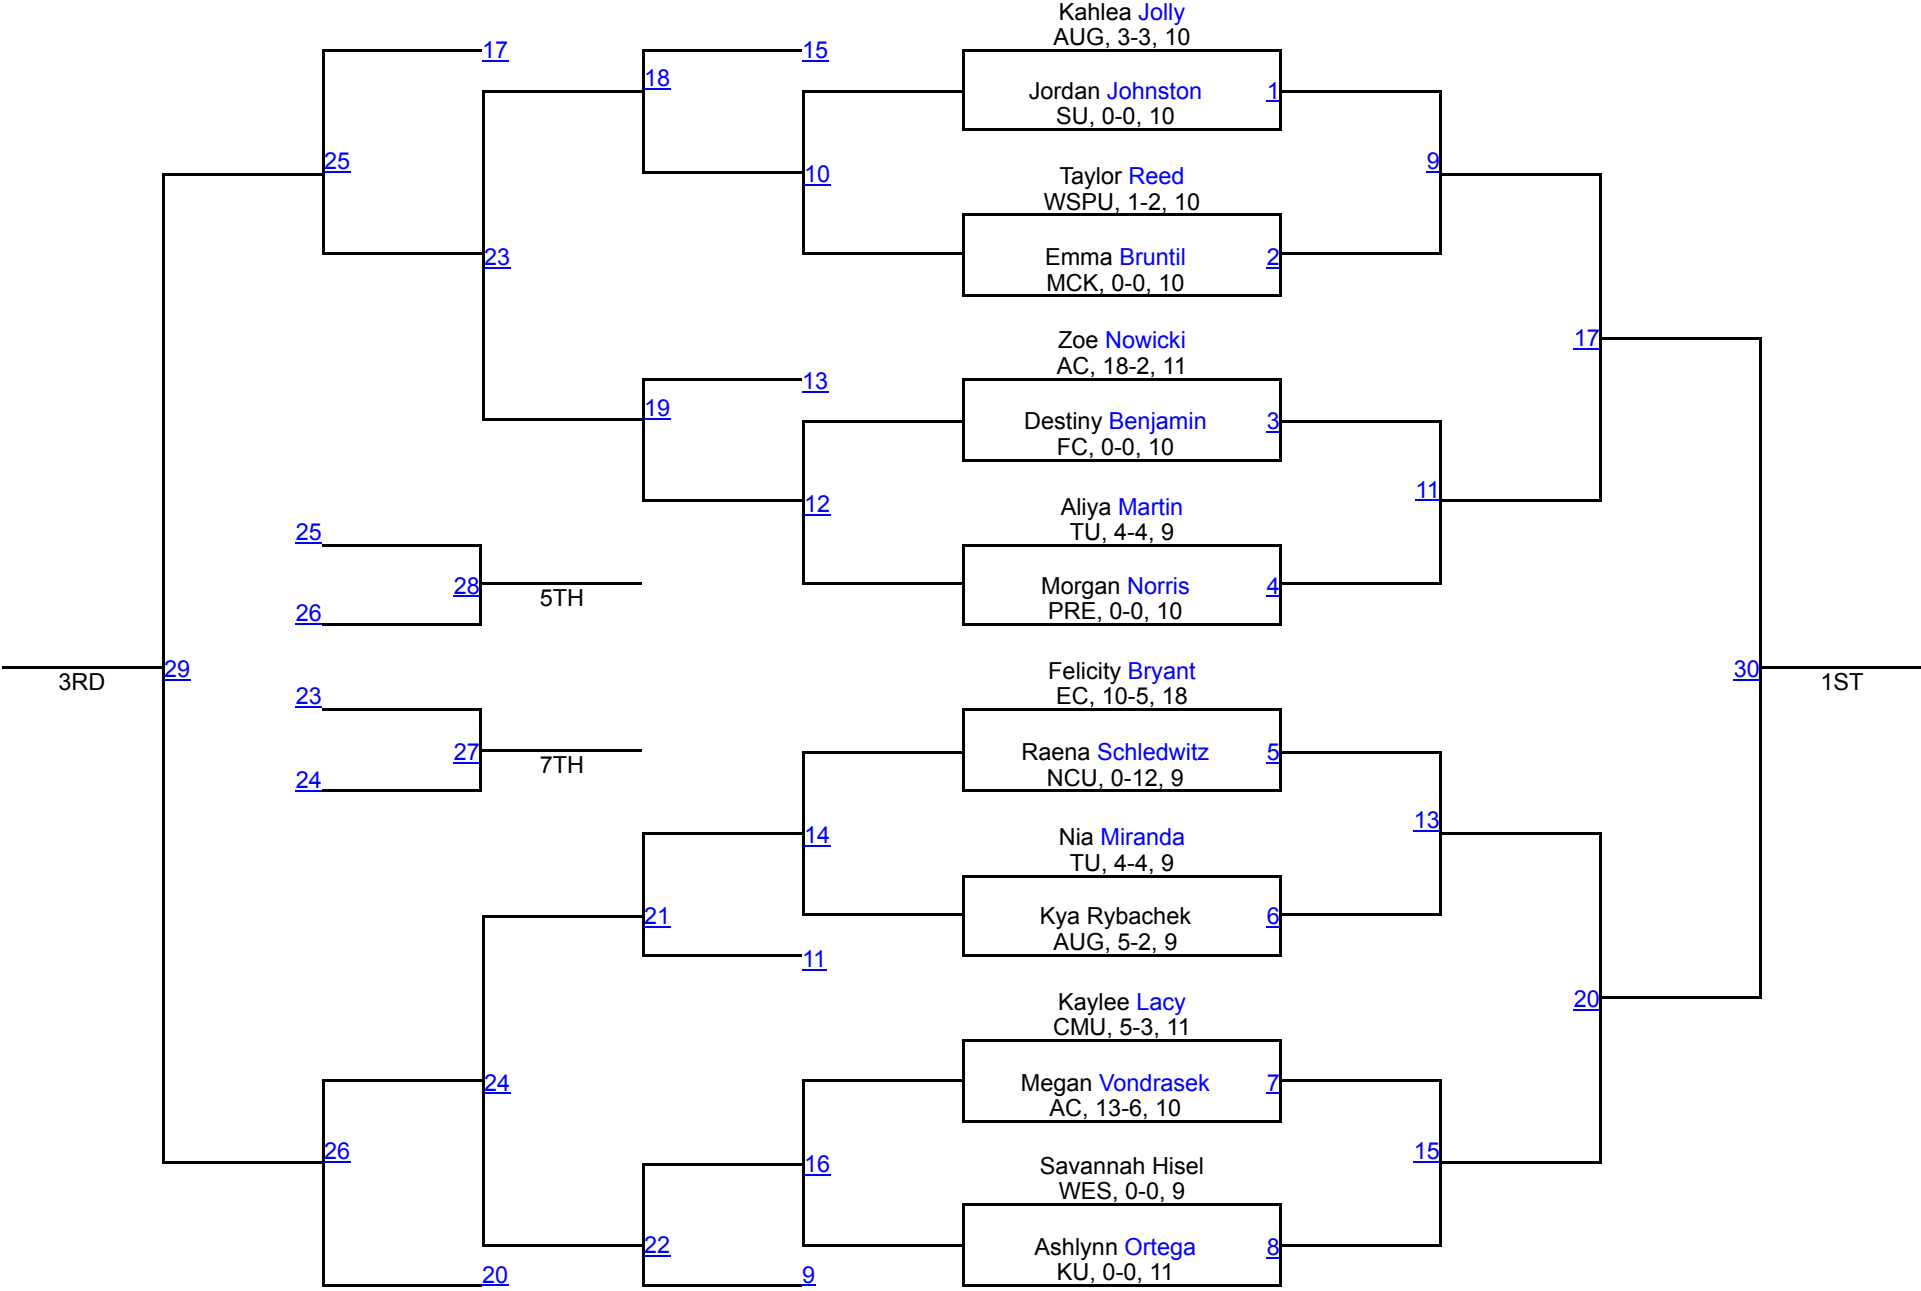

National Collegiate Women's Wrestling Championship