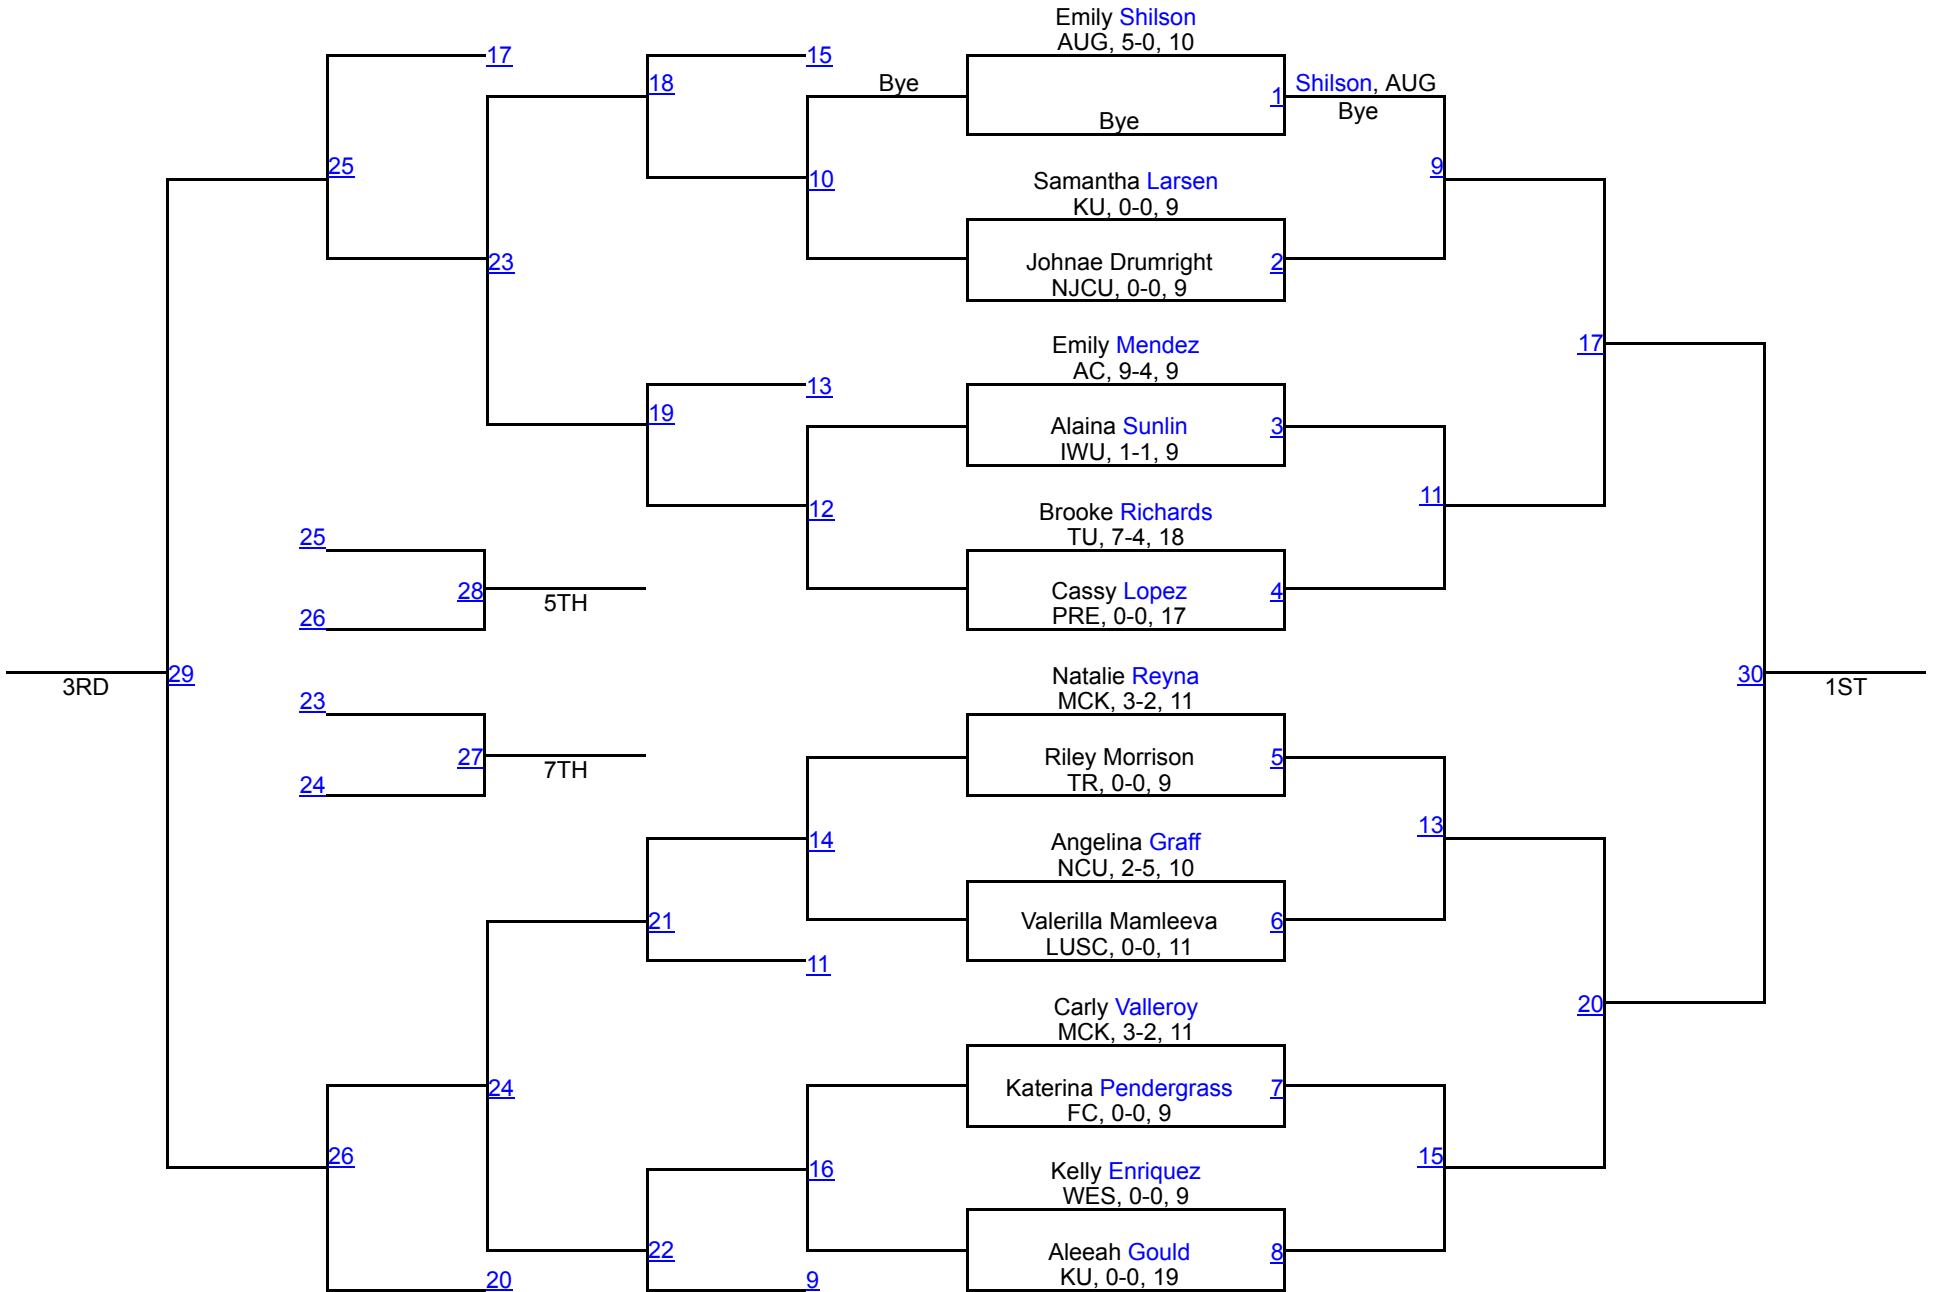

National Collegiate Women's Wrestling Championship

101

National Collegiate Women's Wrestling Championship

109

National Collegiate Women's Wrestling Championship

116

National Collegiate Women's Wrestling Championship

National Collegiate Women's Wrestling Championship

130

National Collegiate Women's Wrestling Championship

136

National Collegiate Women's Wrestling Championship

National Collegiate Women's Wrestling Championship

155

National Collegiate Women's Wrestling Championship

191