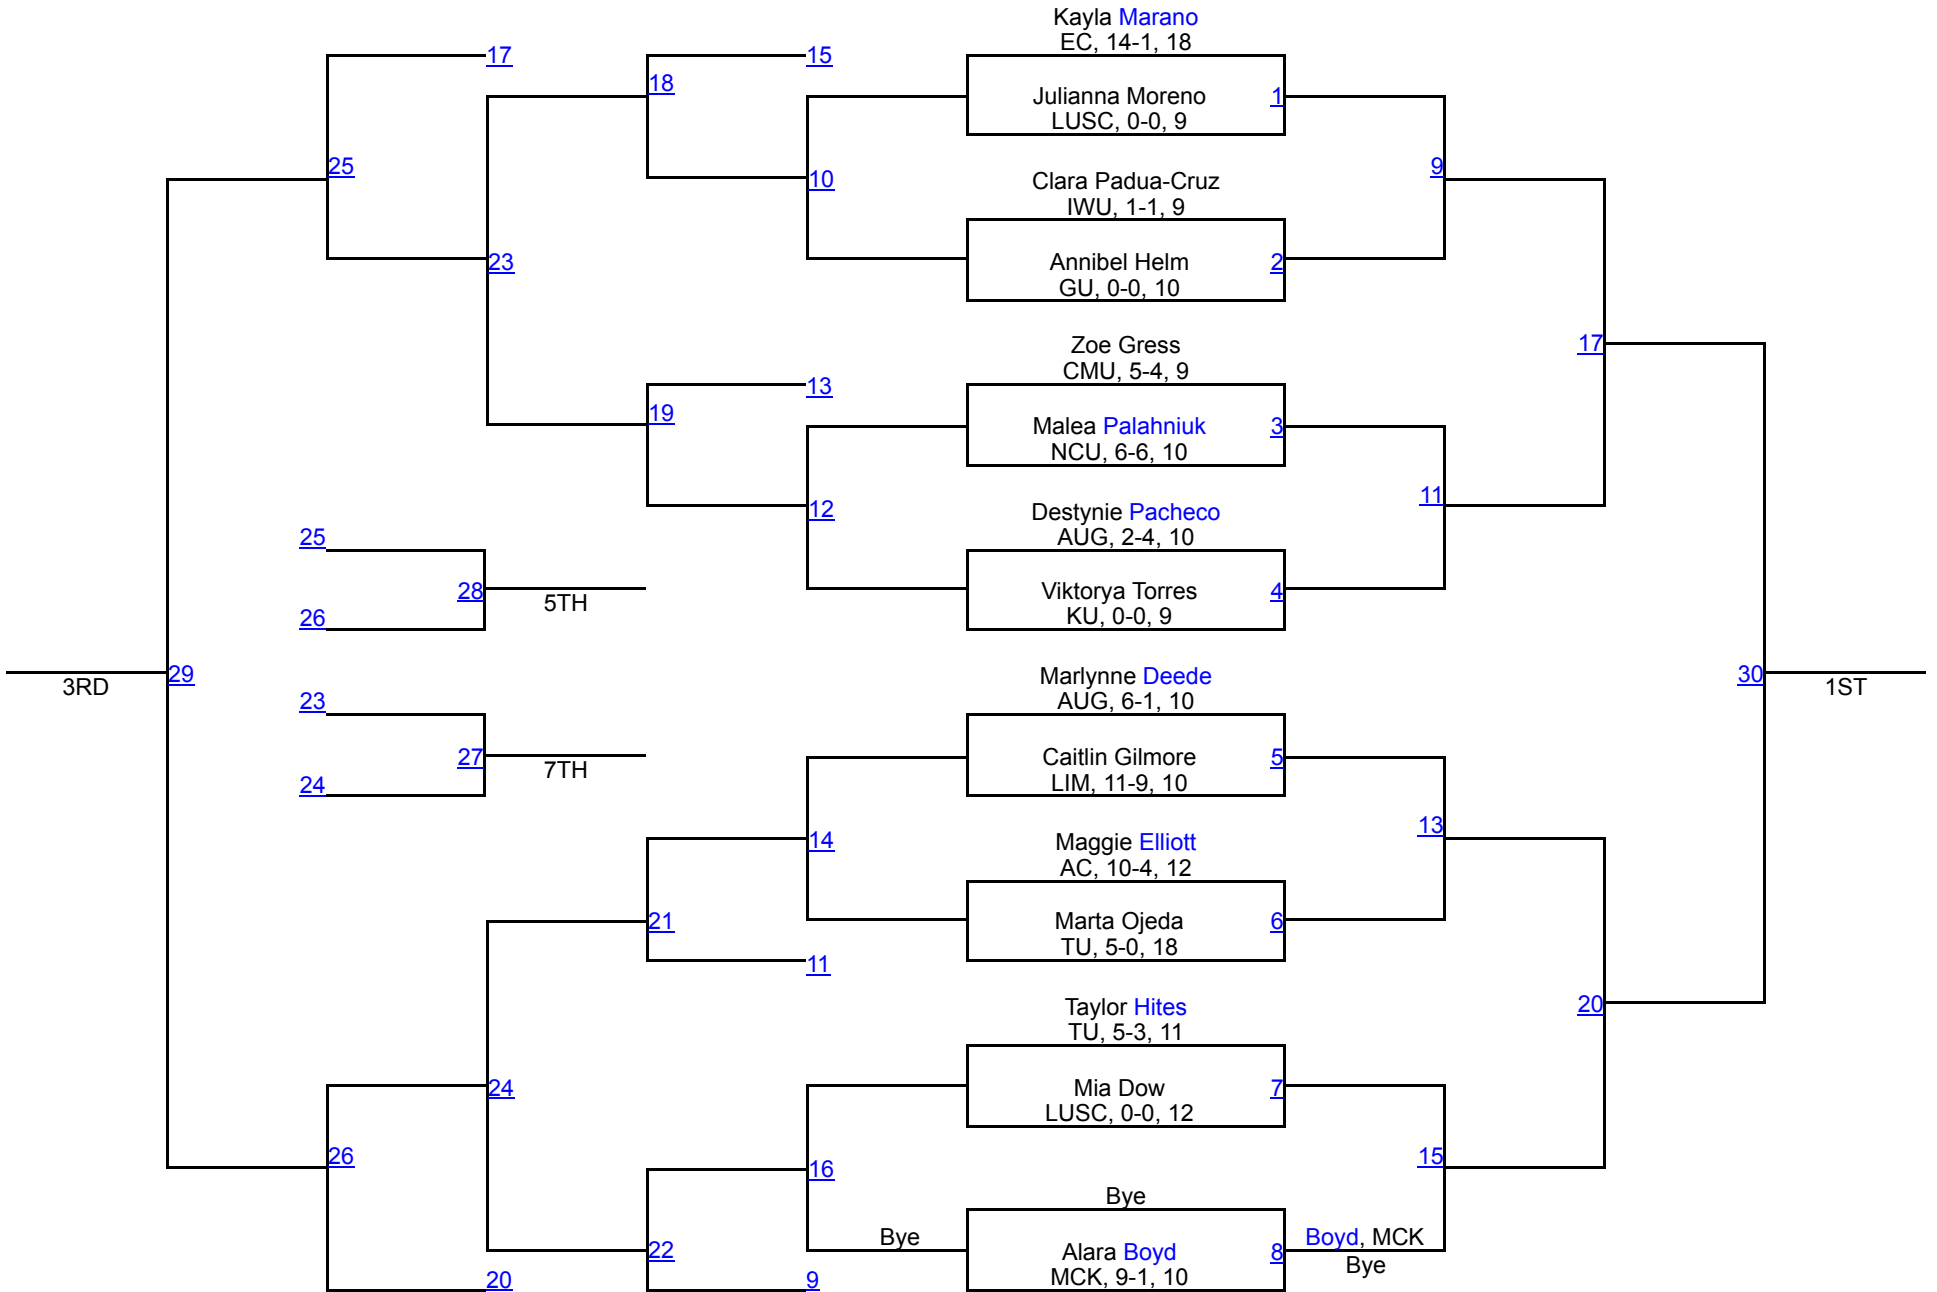

National Collegiate Women's Wrestling Championship

101

National Collegiate Women's Wrestling Championship

109

National Collegiate Women's Wrestling Championship

116

National Collegiate Women's Wrestling Championship

National Collegiate Women's Wrestling Championship

130

National Collegiate Women's Wrestling Championship

136

National Collegiate Women's Wrestling Championship

National Collegiate Women's Wrestling Championship

155

National Collegiate Women's Wrestling Championship

191