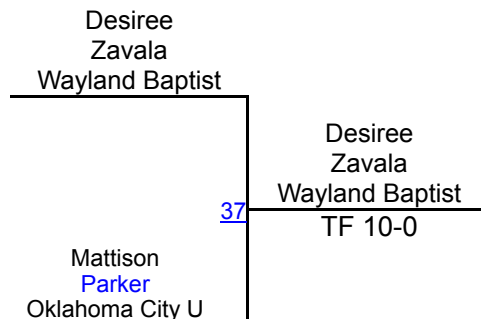

Sooner Athletic Conference Championships

SAC Entries 136

Round 1

Round 2

Round 3

D. Zavala (Wayland Baptist Universit)
1ST

M. Parker (Oklahoma City University)
2ND

R. Garcia (Lyon College)
3RD