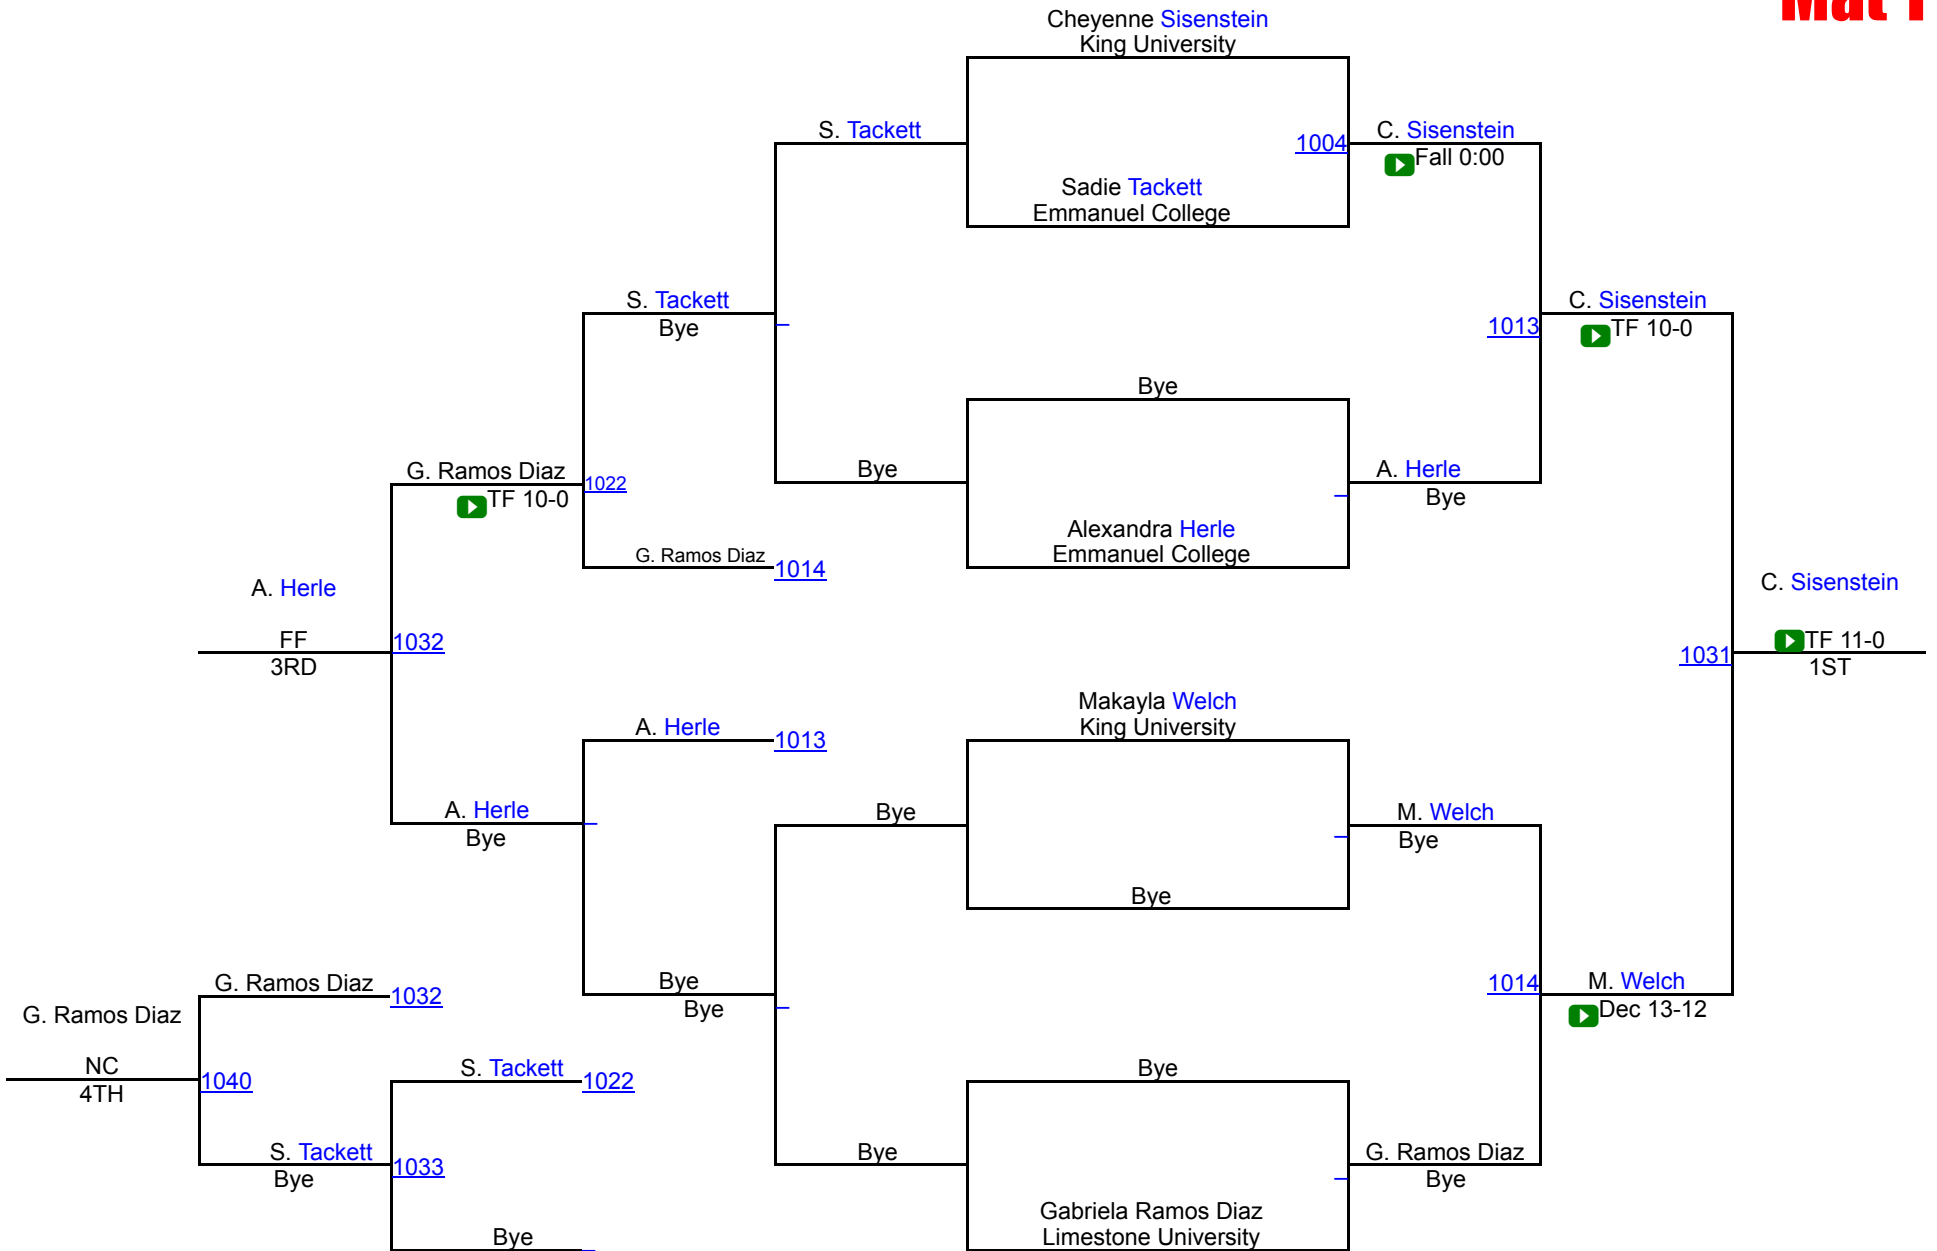

NCWWC SE Regional College Women 101 Mat 1

NCWWC SE Regional Qualifier.

College Women 109 Mat 1

NCWWC SE Regional Qualifier.

College W0men 116 Mat 1

NCWWC SE Regional Qualifier.

College W0men 123 Mat 1

NCWWC SE Regional Qualifier.

College Women 130 Mat 1

NCWWC SE Regional College Women 136 Mat 2

NCWWC SE Regional Qualifier.

College Women 143 Mat 2

NCWWC SE Regional College Women 155 Mat 2

NCWWC SE Regional College Women 170 Mat 2

NCWWC SE Regional Qualifier.