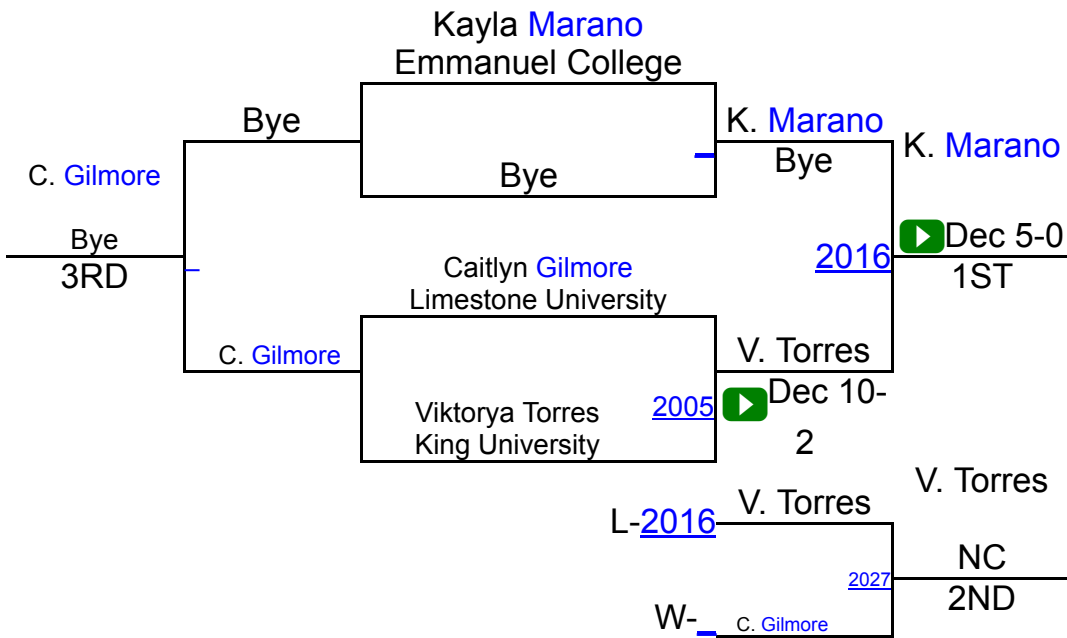

NCWWC SE Regional College Women 101 Mat 1

NCWWC SE Regional Qualifier.

College Women 109 Mat 1

NCWWC SE Regional Qualifier.

College W0men 116 Mat 1

NCWWC SE Regional Qualifier.

College W0men 123 Mat 1

NCWWC SE Regional Qualifier.

College Women 130 Mat 1

NCWWC SE Regional College Women 136 Mat 2

NCWWC SE Regional Qualifier.

College Women 143 Mat 2

NCWWC SE Regional College Women 155 Mat 2

NCWWC SE Regional College Women 170 Mat 2

NCWWC SE Regional Qualifier.

College W0men 191 Mat 2