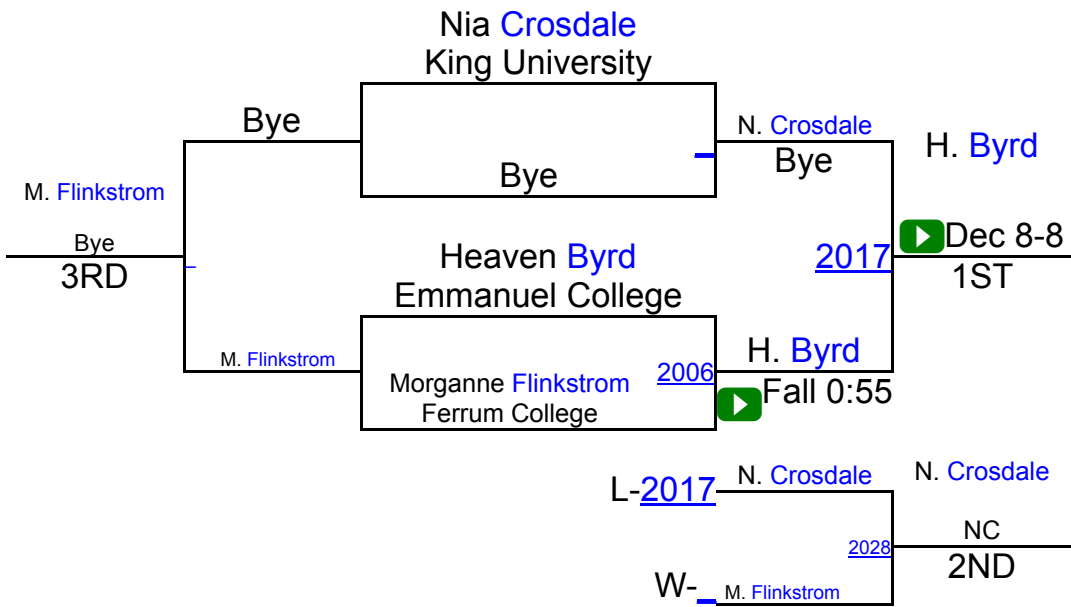

NCWWC SE Regional College Women 101 Mat 1

NCWWC SE Regional Qualifier.

College Women 109 Mat 1

NCWWC SE Regional Qualifier.

College W0men 116 Mat 1

NCWWC SE Regional Qualifier.

College W0men 123 Mat 1

NCWWC SE Regional Qualifier.

College Women 130 Mat 1

NCWWC SE Regional College Women 136 Mat 2

NCWWC SE Regional Qualifier.

College Women 143 Mat 2

NCWWC SE Regional College Women 155 Mat 2

NCWWC SE Regional College Women 170 Mat 2

NCWWC SE Regional Qualifier.

College W0men 191 Mat 2