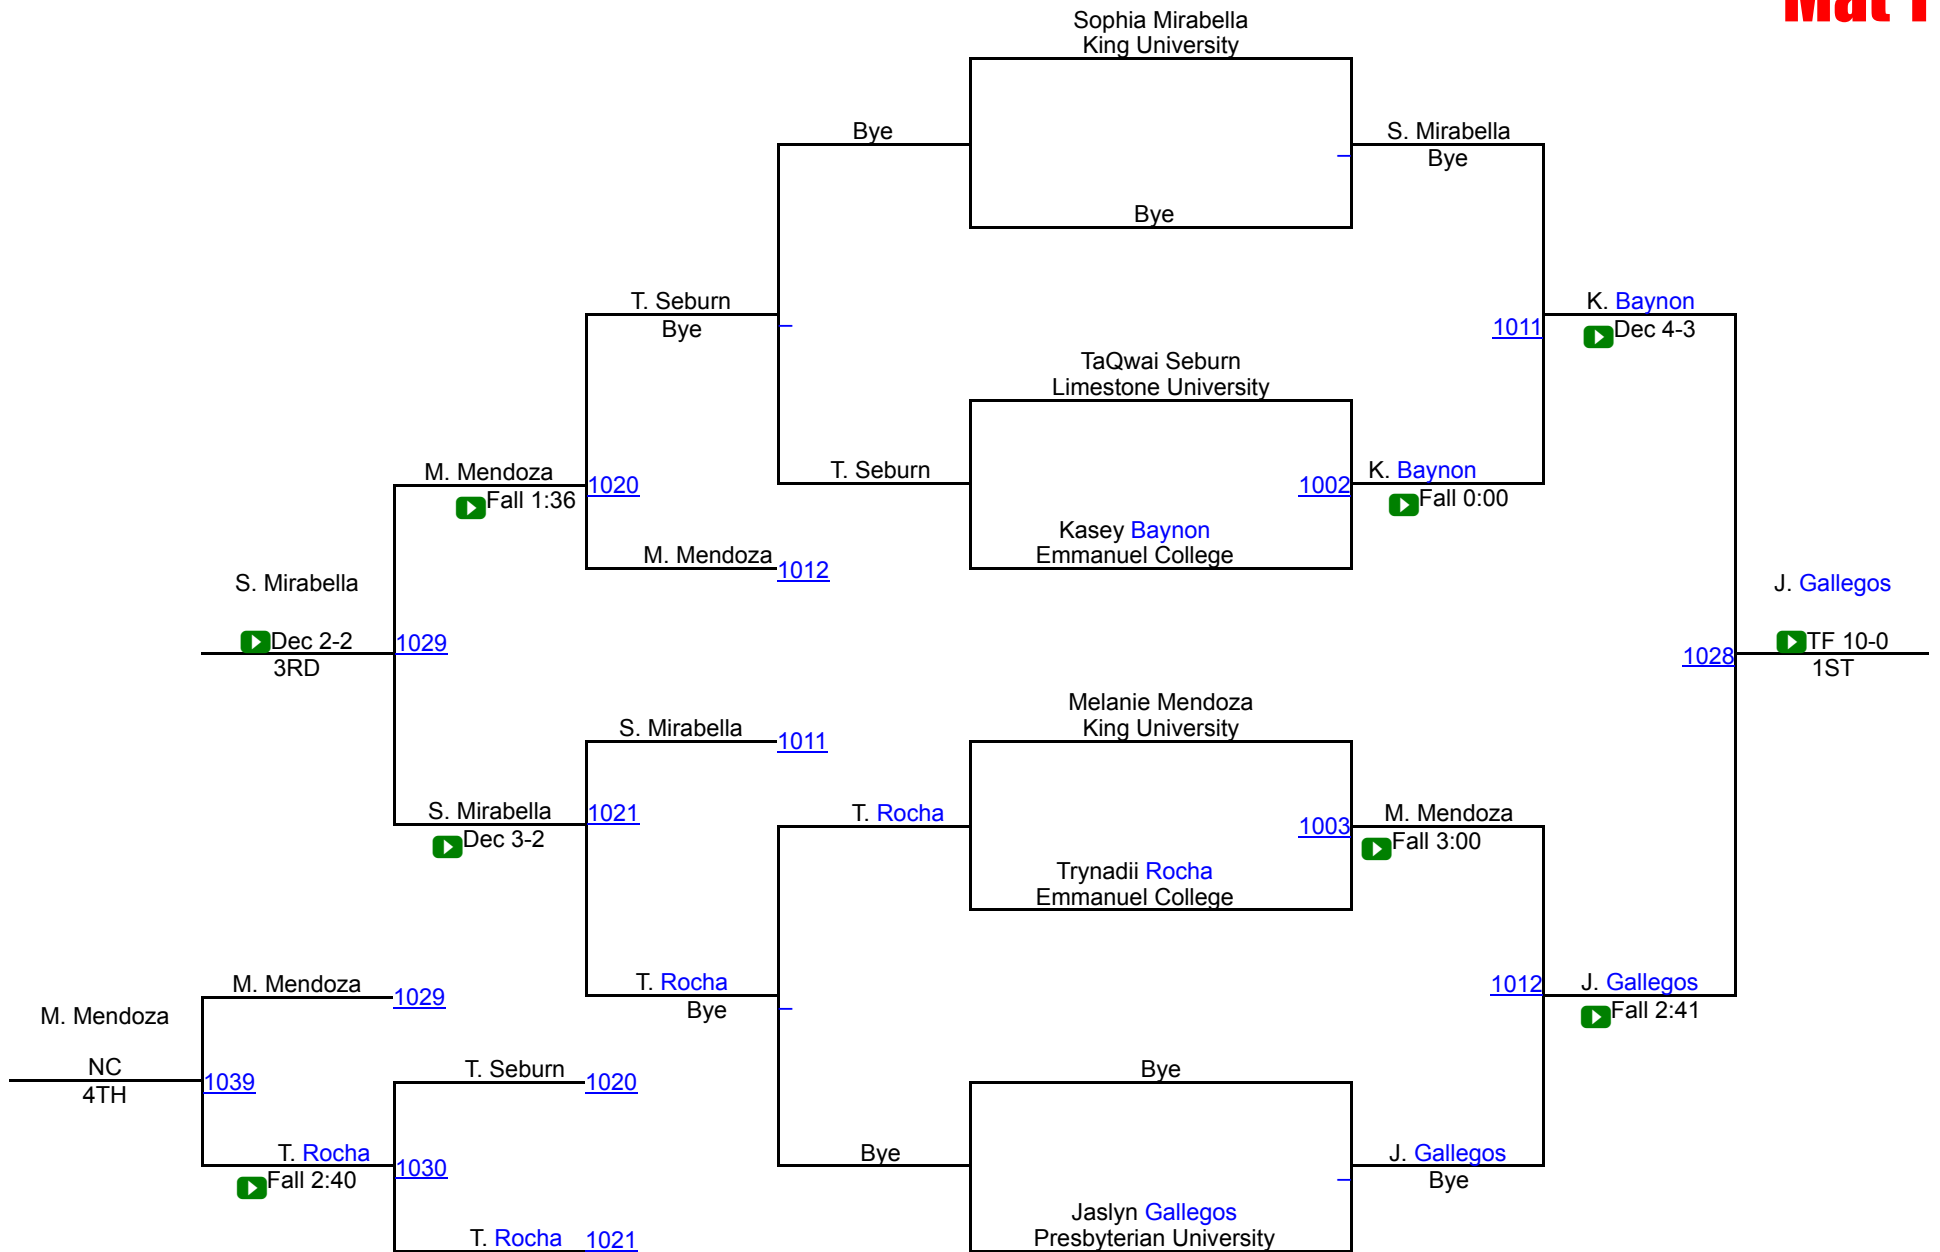

NCWWC SE Regional College Women 101 Mat 1

NCWWC SE Regional Qualifier.

College Women 109 Mat 1

NCWWC SE Regional Qualifier.

College W0men 116 Mat 1

NCWWC SE Regional Qualifier.

College W0men 123 Mat 1

NCWWC SE Regional Qualifier.

College Women 130 Mat 1

NCWWC SE Regional College Women 136 Mat 2

NCWWC SE Regional Qualifier.

College Women 143 Mat 2

NCWWC SE Regional College Women 155 Mat 2

NCWWC SE Regional College Women 170 Mat 2

NCWWC SE Regional Qualifier.