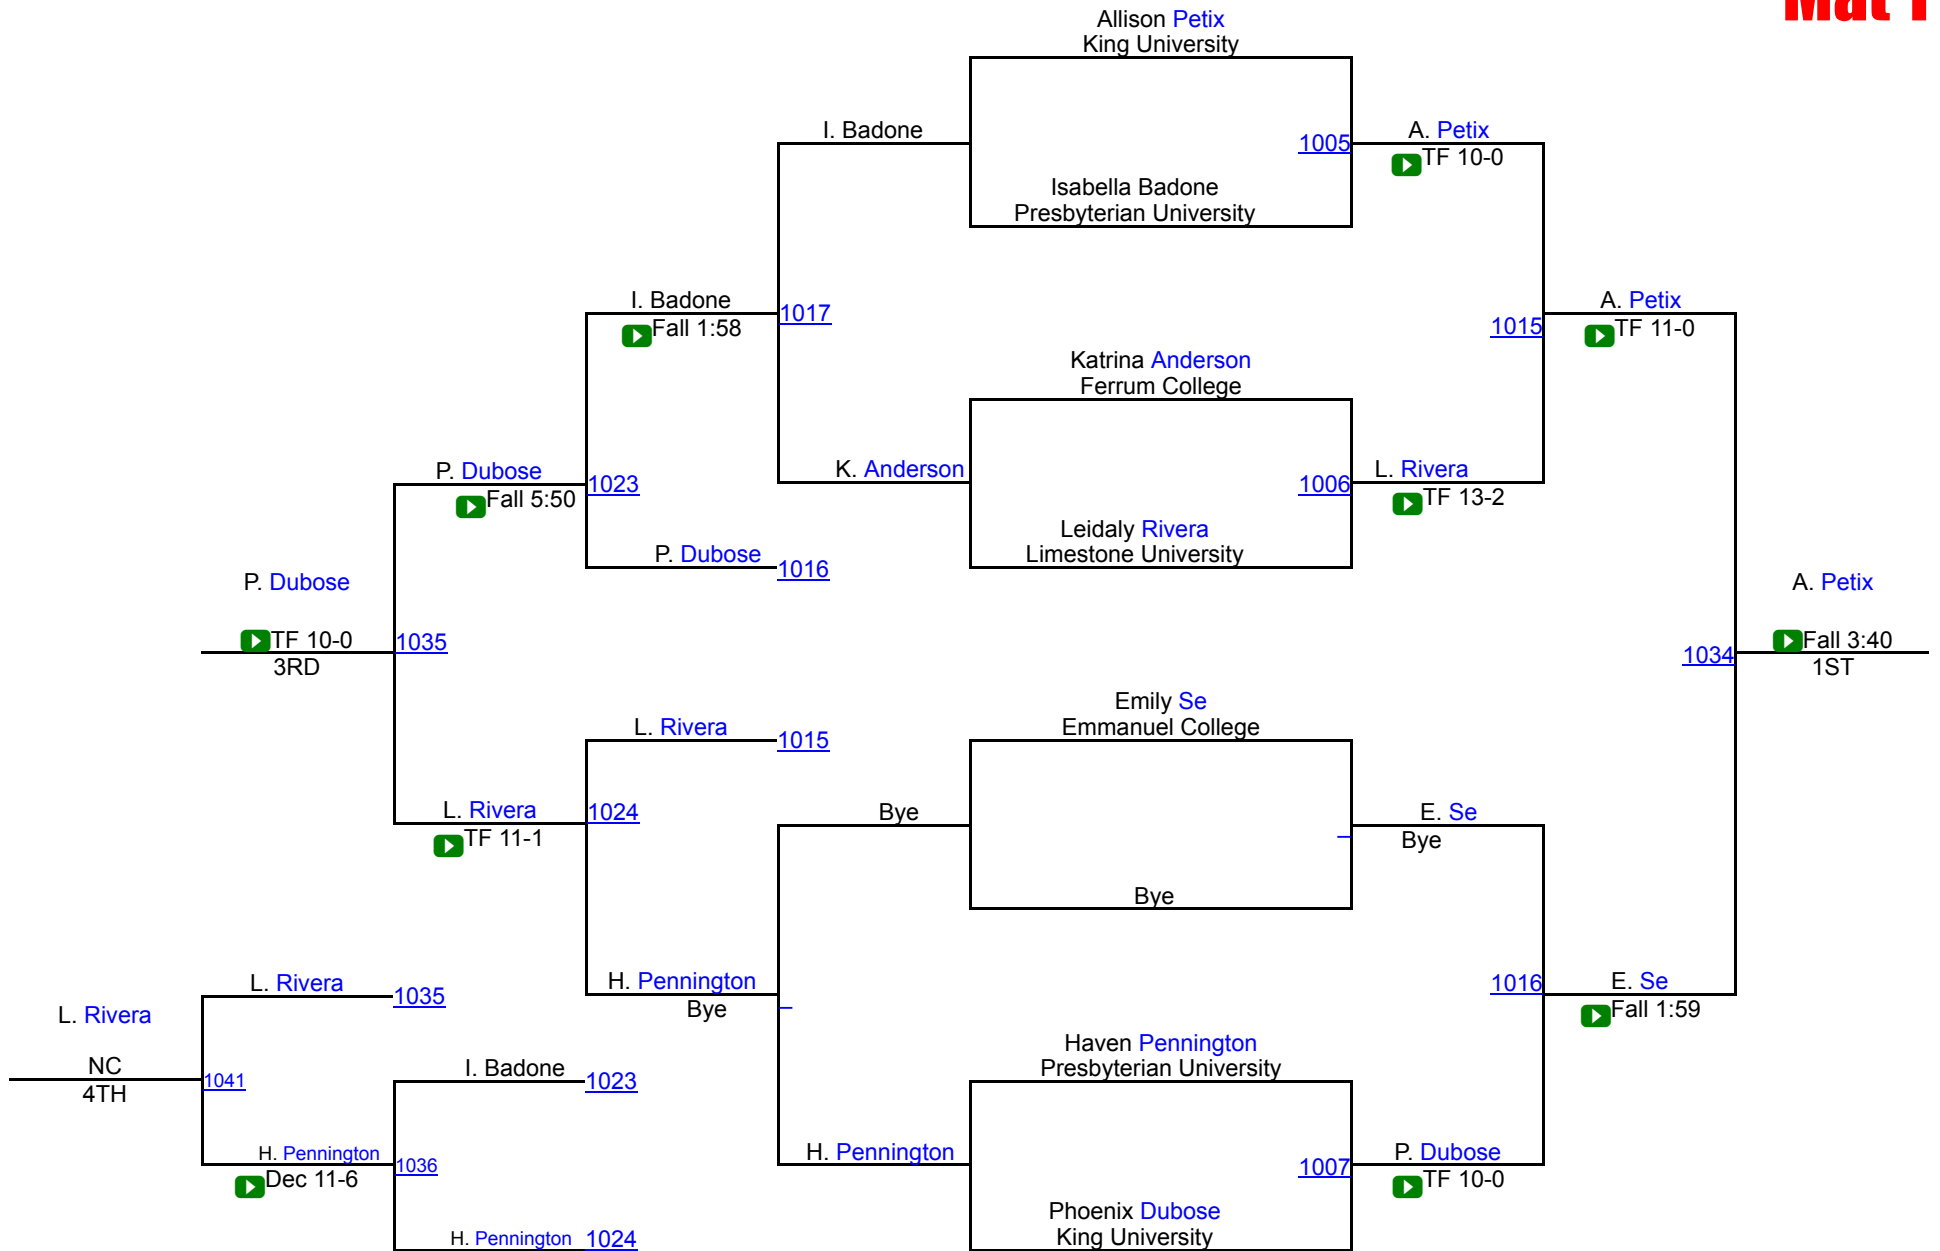

NCWWC SE Regional College Women 101 Mat 1

NCWWC SE Regional Qualifier.

College Women 109 Mat 1

NCWWC SE Regional Qualifier.

College W0men 116 Mat 1

NCWWC SE Regional Qualifier.

College W0men 123 Mat 1

NCWWC SE Regional Qualifier.

College Women 130 Mat 1

NCWWC SE Regional College Women 136 Mat 2

NCWWC SE Regional Qualifier.

College Women 143 Mat 2

NCWWC SE Regional College Women 155 Mat 2

NCWWC SE Regional College Women 170 Mat 2

NCWWC SE Regional Qualifier.