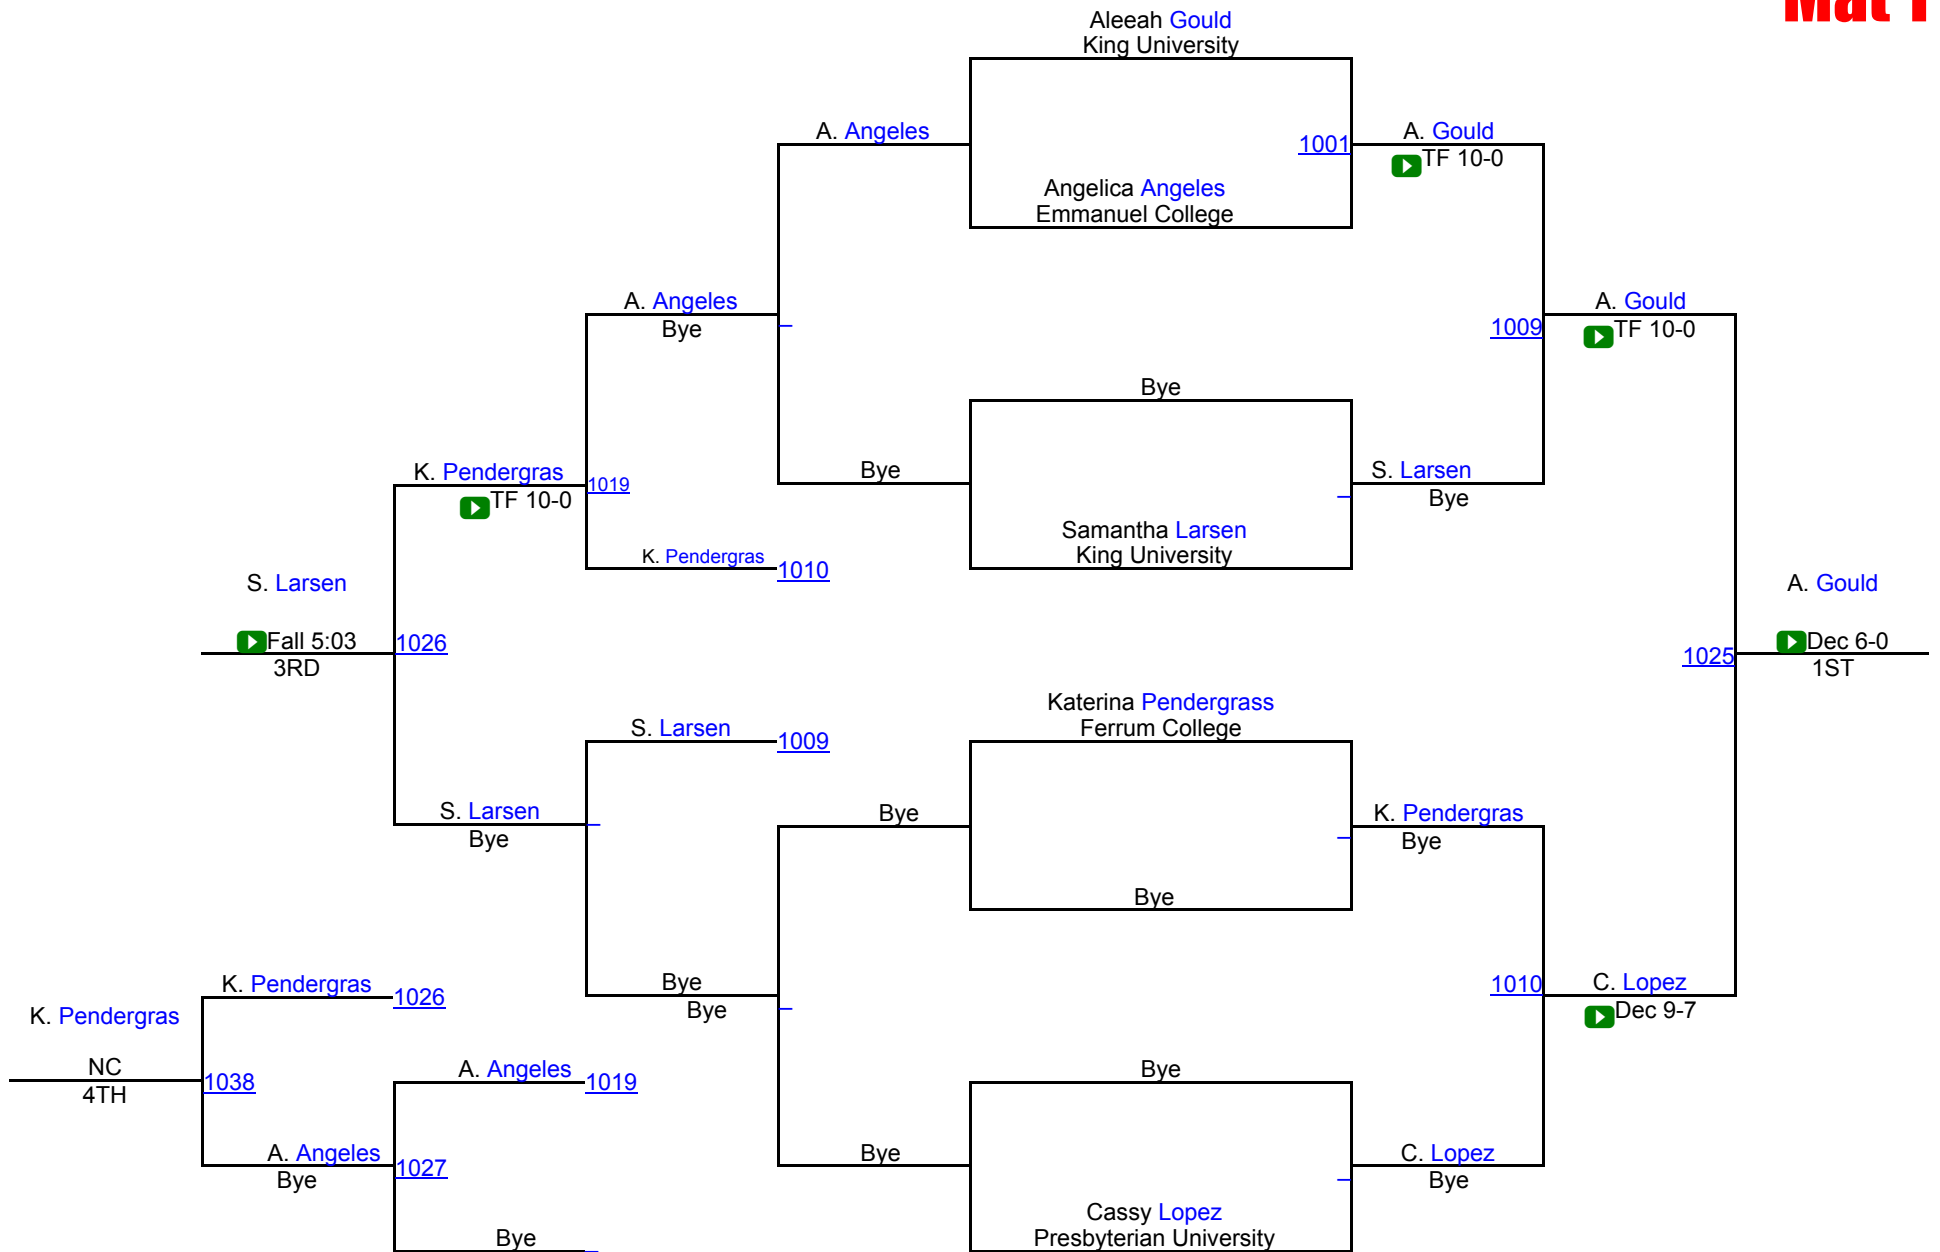

NCWWC SE Regional College Women 101 Mat 1

NCWWC SE Regional Qualifier.

College Women 109 Mat 1

NCWWC SE Regional Qualifier.

College W0men 116 Mat 1

NCWWC SE Regional Qualifier.

College W0men 123 Mat 1

NCWWC SE Regional Qualifier.

College Women 130 Mat 1

NCWWC SE Regional College Women 136 Mat 2

NCWWC SE Regional Qualifier.

College Women 143 Mat 2

NCWWC SE Regional College Women 155 Mat 2

NCWWC SE Regional College Women 170 Mat 2

NCWWC SE Regional Qualifier.