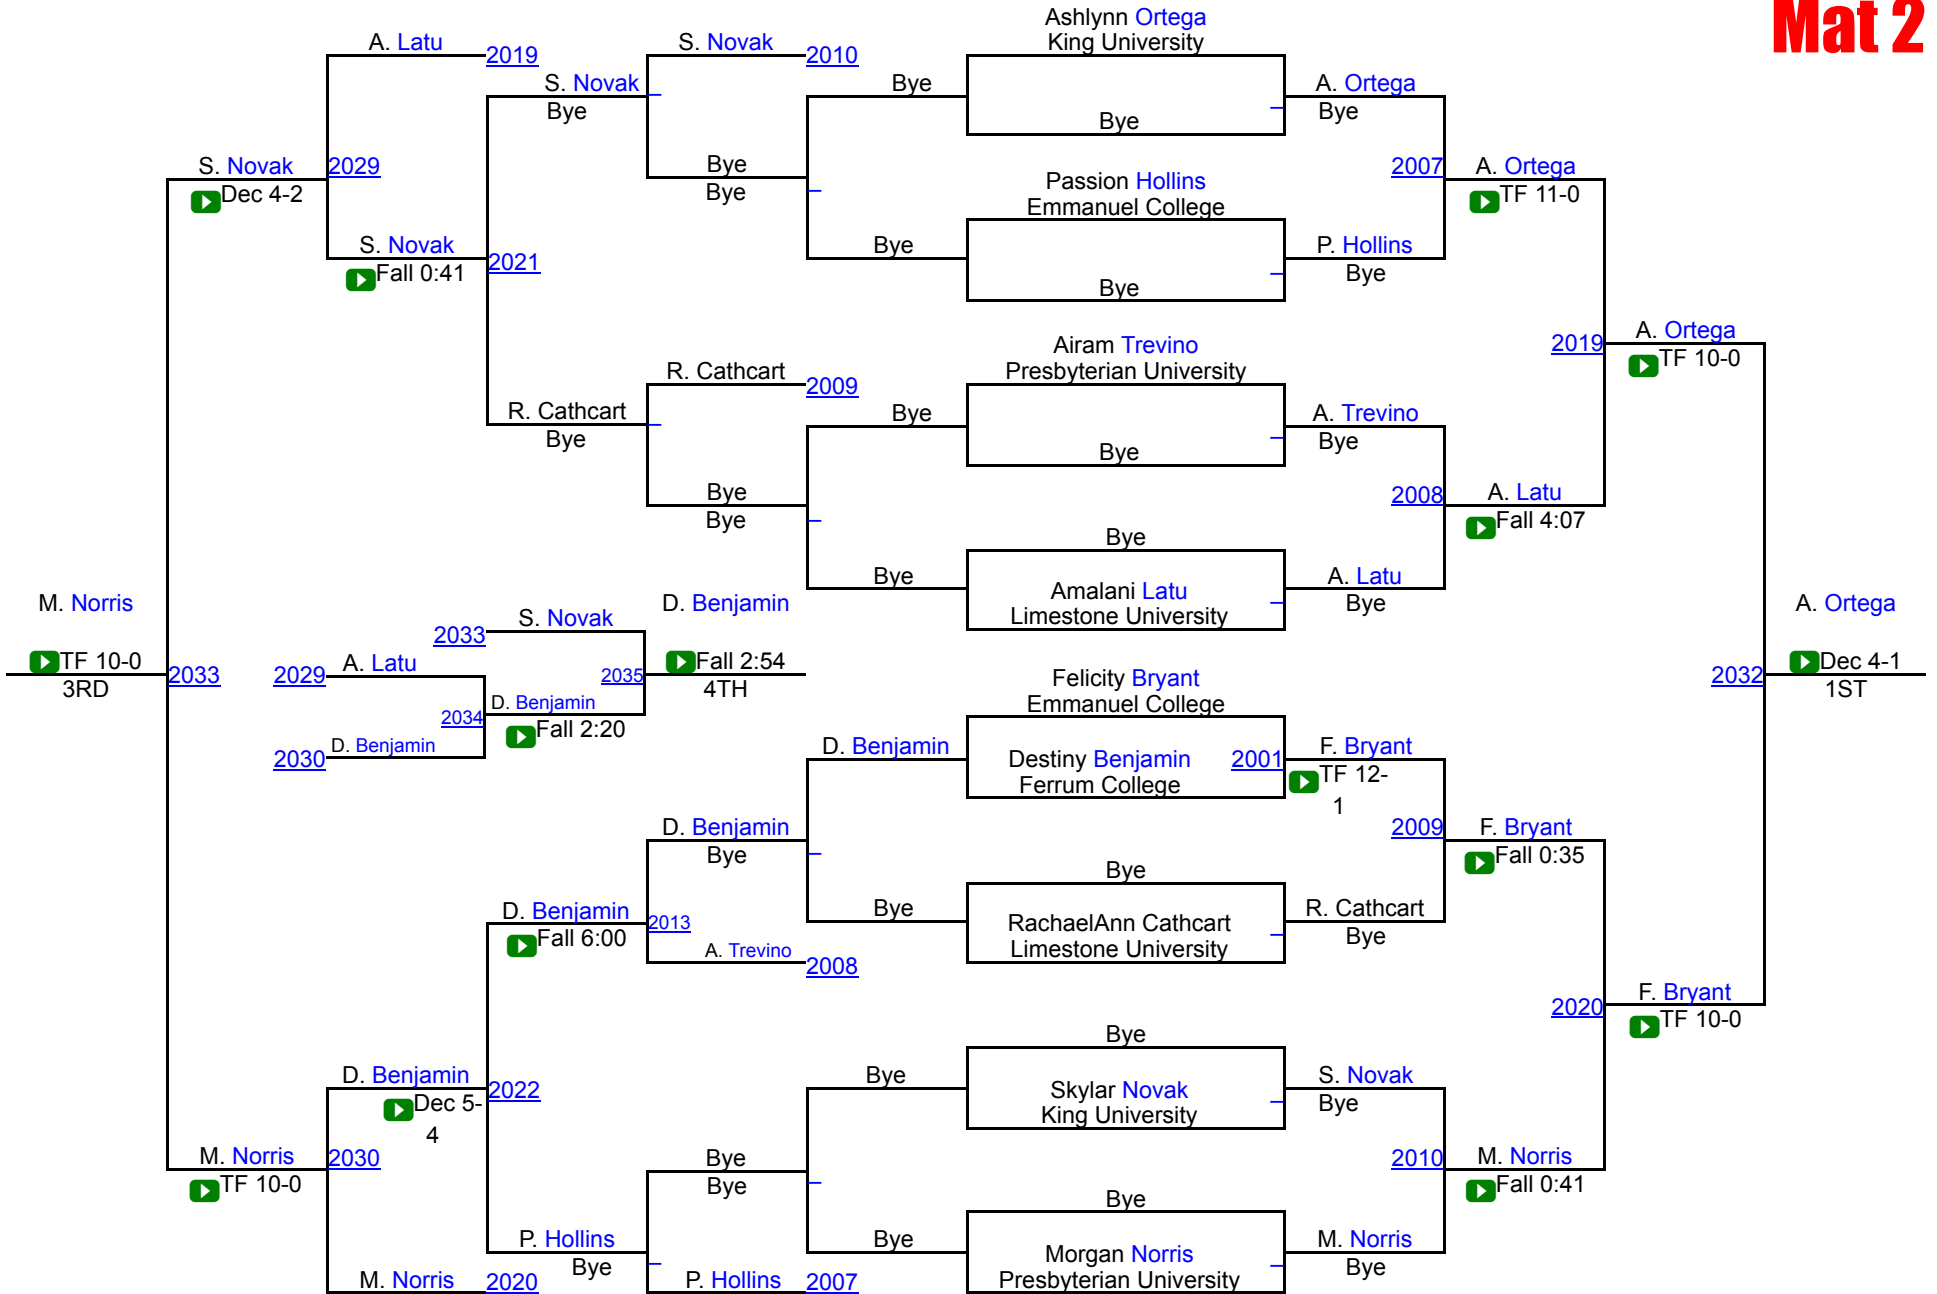

NCWWC SE Regional College Women 101 Mat 1

NCWWC SE Regional Qualifier.

College Women 109 Mat 1

NCWWC SE Regional Qualifier.

College W0men 116 Mat 1

NCWWC SE Regional Qualifier.

College W0men 123 Mat 1

NCWWC SE Regional Qualifier.

College Women 130 Mat 1

NCWWC SE Regional College Women 136 Mat 2

NCWWC SE Regional Qualifier.

College Women 143 Mat 2

NCWWC SE Regional College Women 155 Mat 2

NCWWC SE Regional College Women 170 Mat 2

NCWWC SE Regional Qualifier.