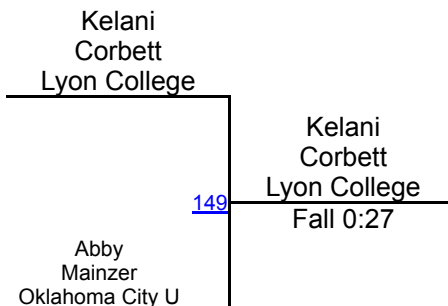

Round 2

Kelani Corbett
Lyon College
Fall 0:27