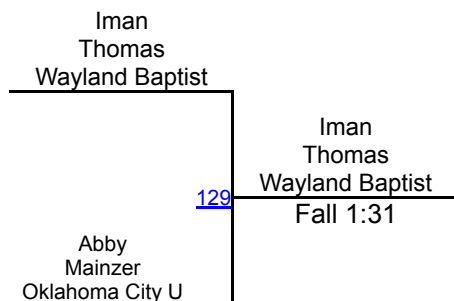

Sooner Athletic Conference Championships

SAC Entries 170

Round 1

Iman Thomas
Wayland Baptist
Fall 1:31