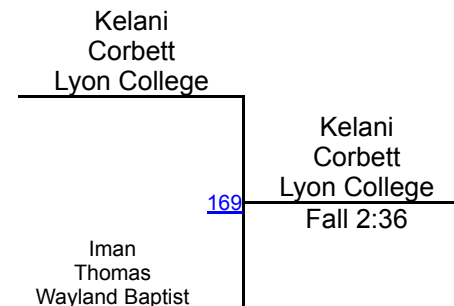

Round 3

Kelani Corbett
Lyon College
Fall 2:36

K. Corbett (Lyon College)
1ST

I. Thomas (Wayland Baptist Universit)
2ND

A. Mainzer (Oklahoma City University)
3RD