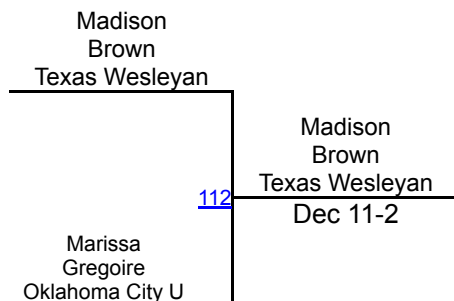

# Sooner Athletic Conference Championships

### Round 1

Madison Brown  
Texas Wesleyan  
Dec 11-2