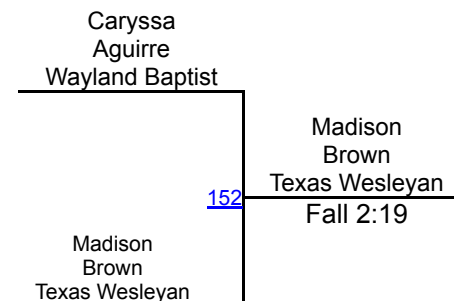

Round 3

Madison Brown
Texas Wesleyan
Fall 2:19

M. Brown (Texas Wesleyan University)
1ST

M. Gregoire (Oklahoma City University)
2ND

C. Aguirre (Wayland Baptist Universit)
3RD