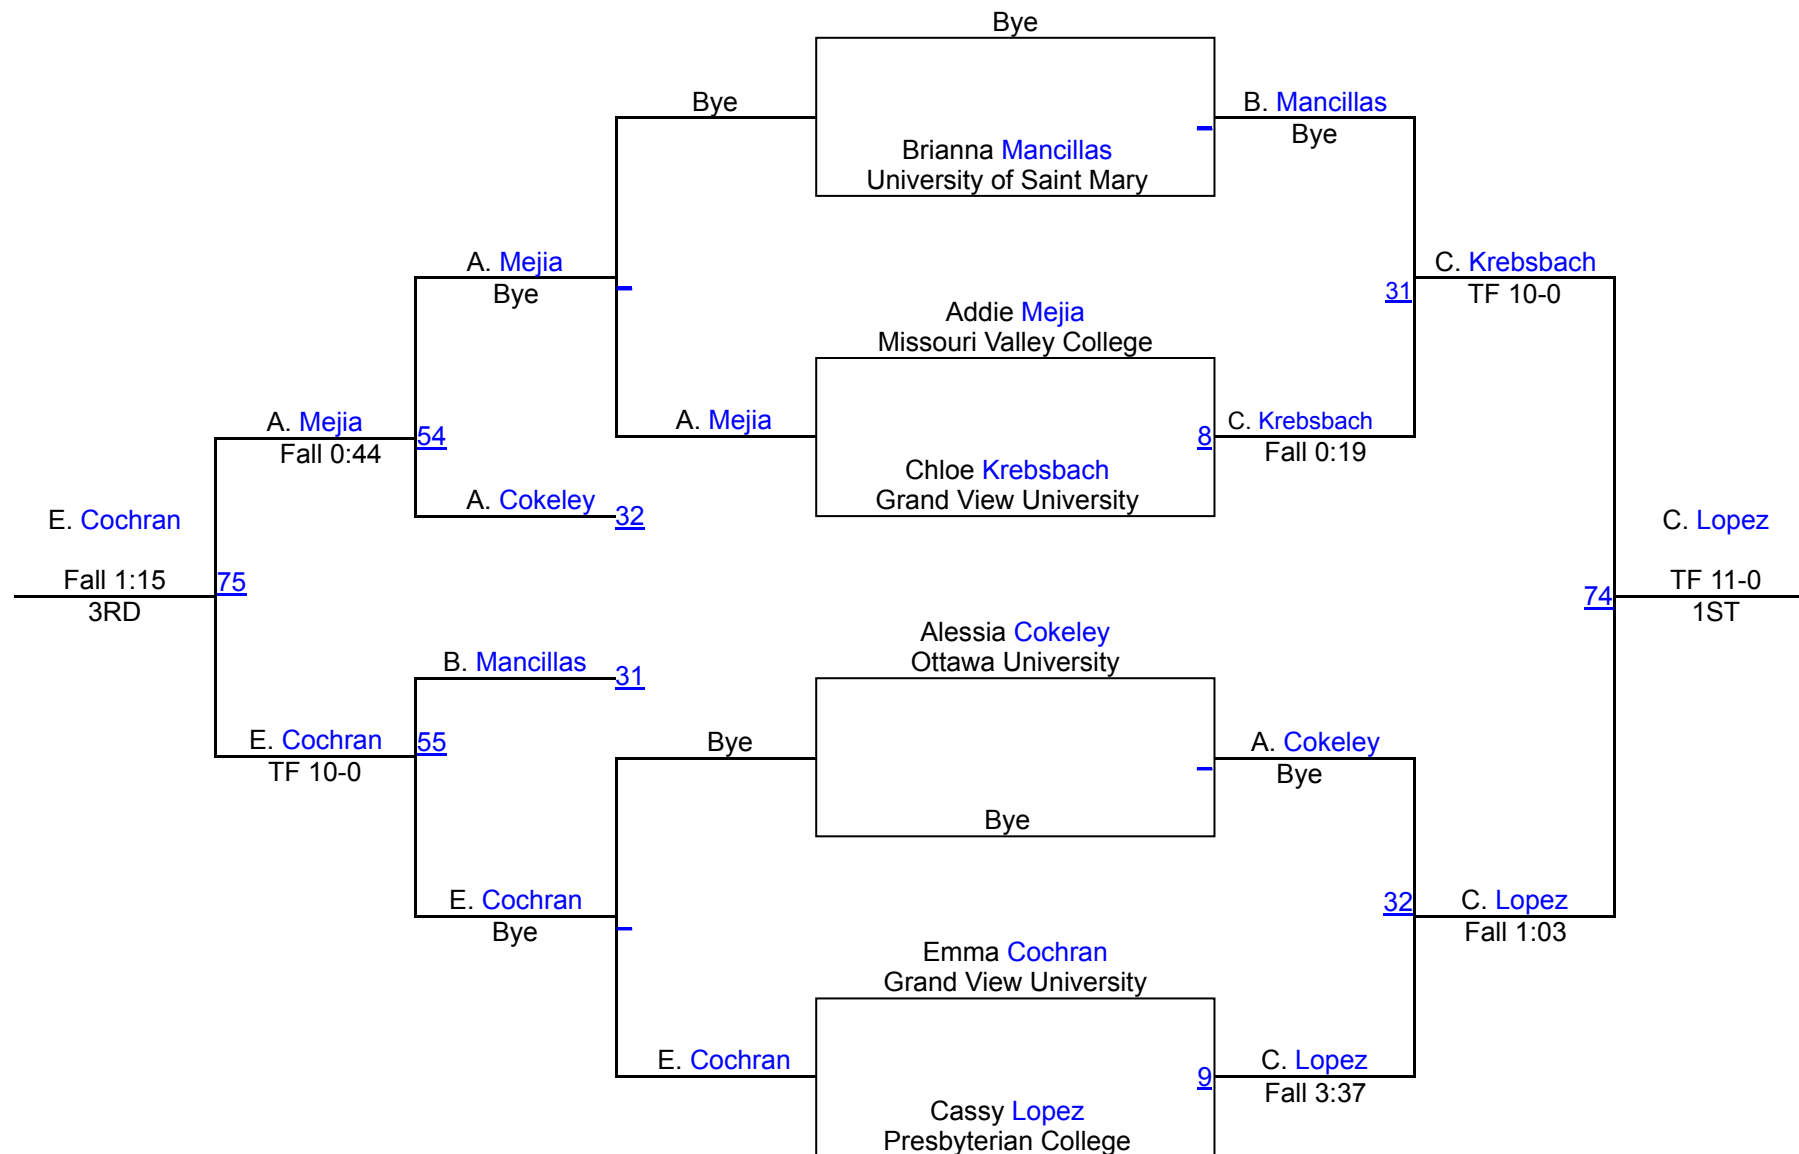

67

WRESTLERS

- K. [Catalano](#) (Colorado Mesa University)
- H. [Michael](#) (Grand View University)
- A. [Couch](#) (Grand View University)
- E. [Walker](#) (Midland University)

A. [Couch](#) (Grand View University)
1ST

E. [Walker](#) (Midland University)
2ND

H. [Michael](#) (Grand View University)
3RD

K. [Catalano](#) (Colorado Mesa University)
4TH

2020 Lady Warrior Open

WCWA 109

2020 Lady Warrior Open

WCWA 116

Round 1