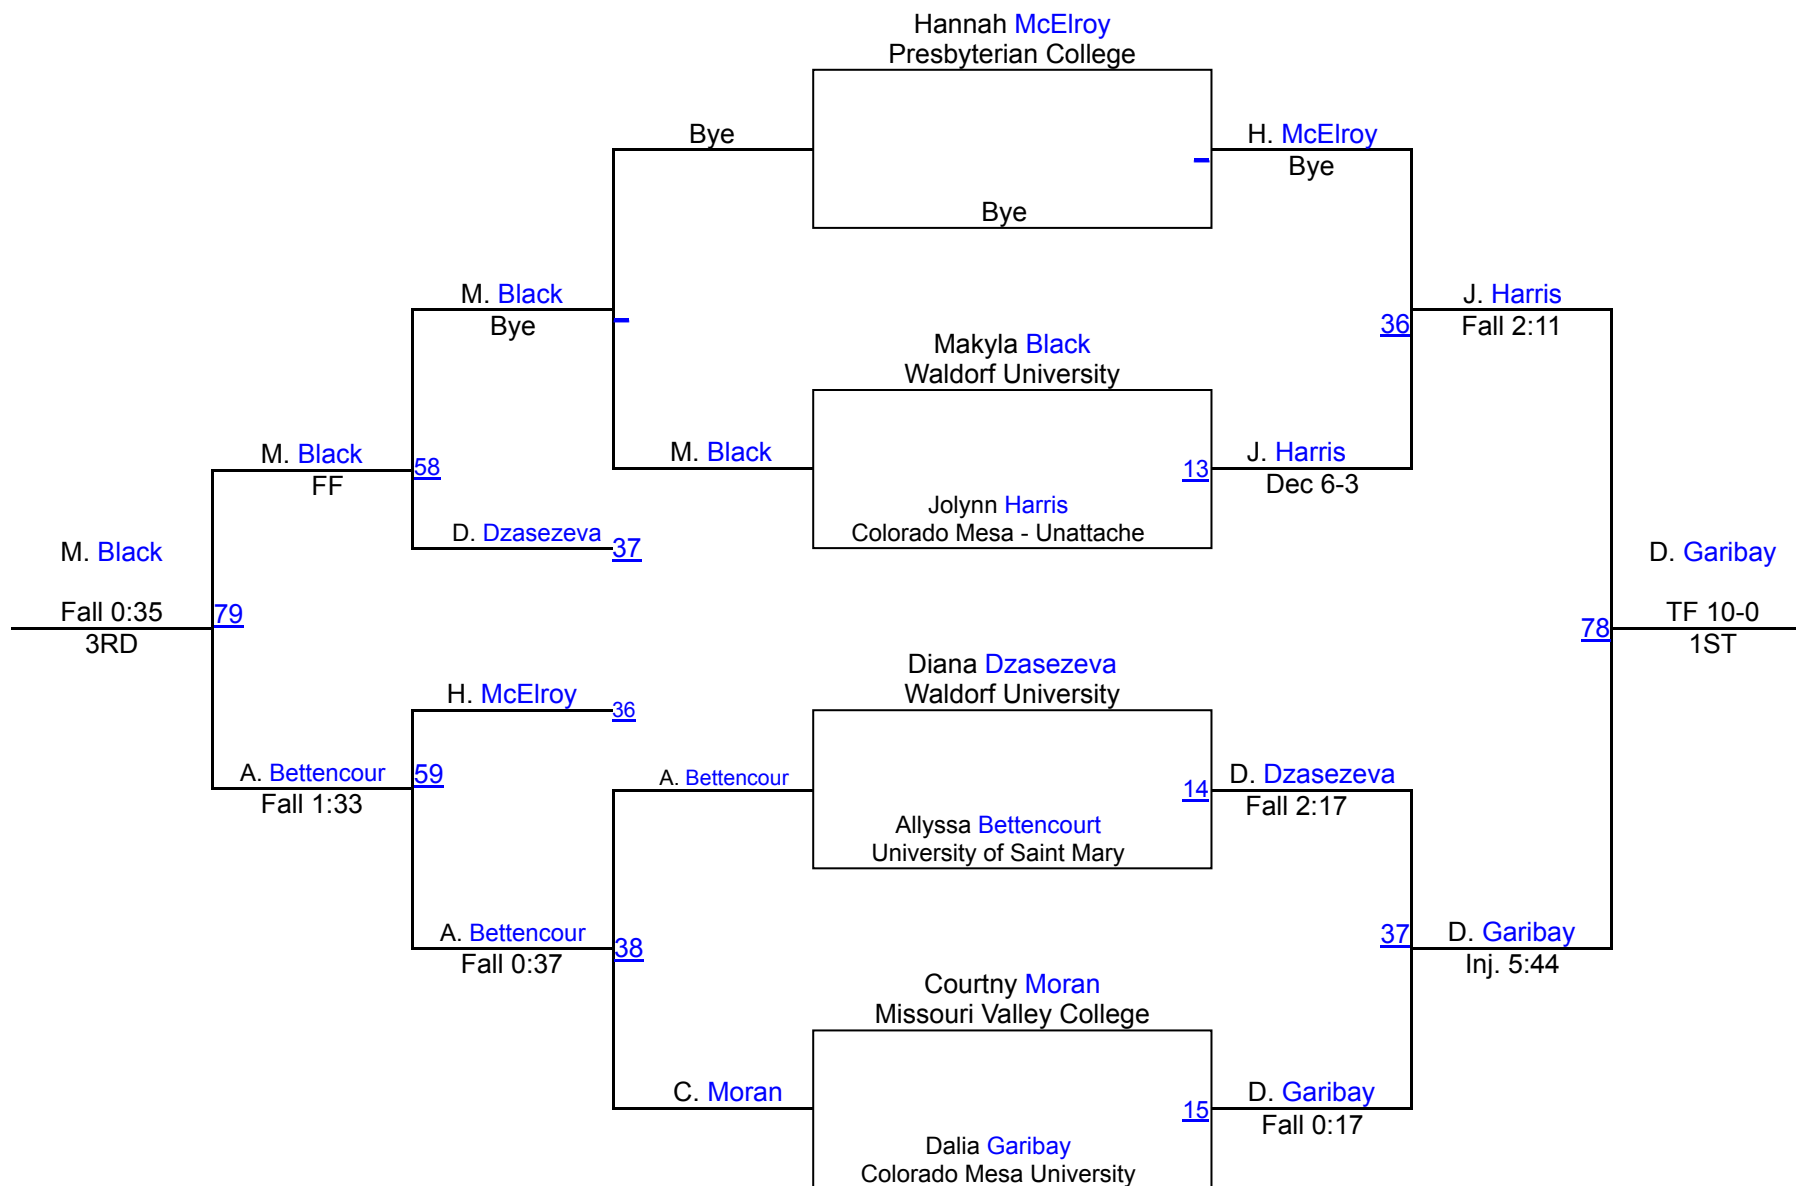

2020 Lady Warrior Open

WCWA 136