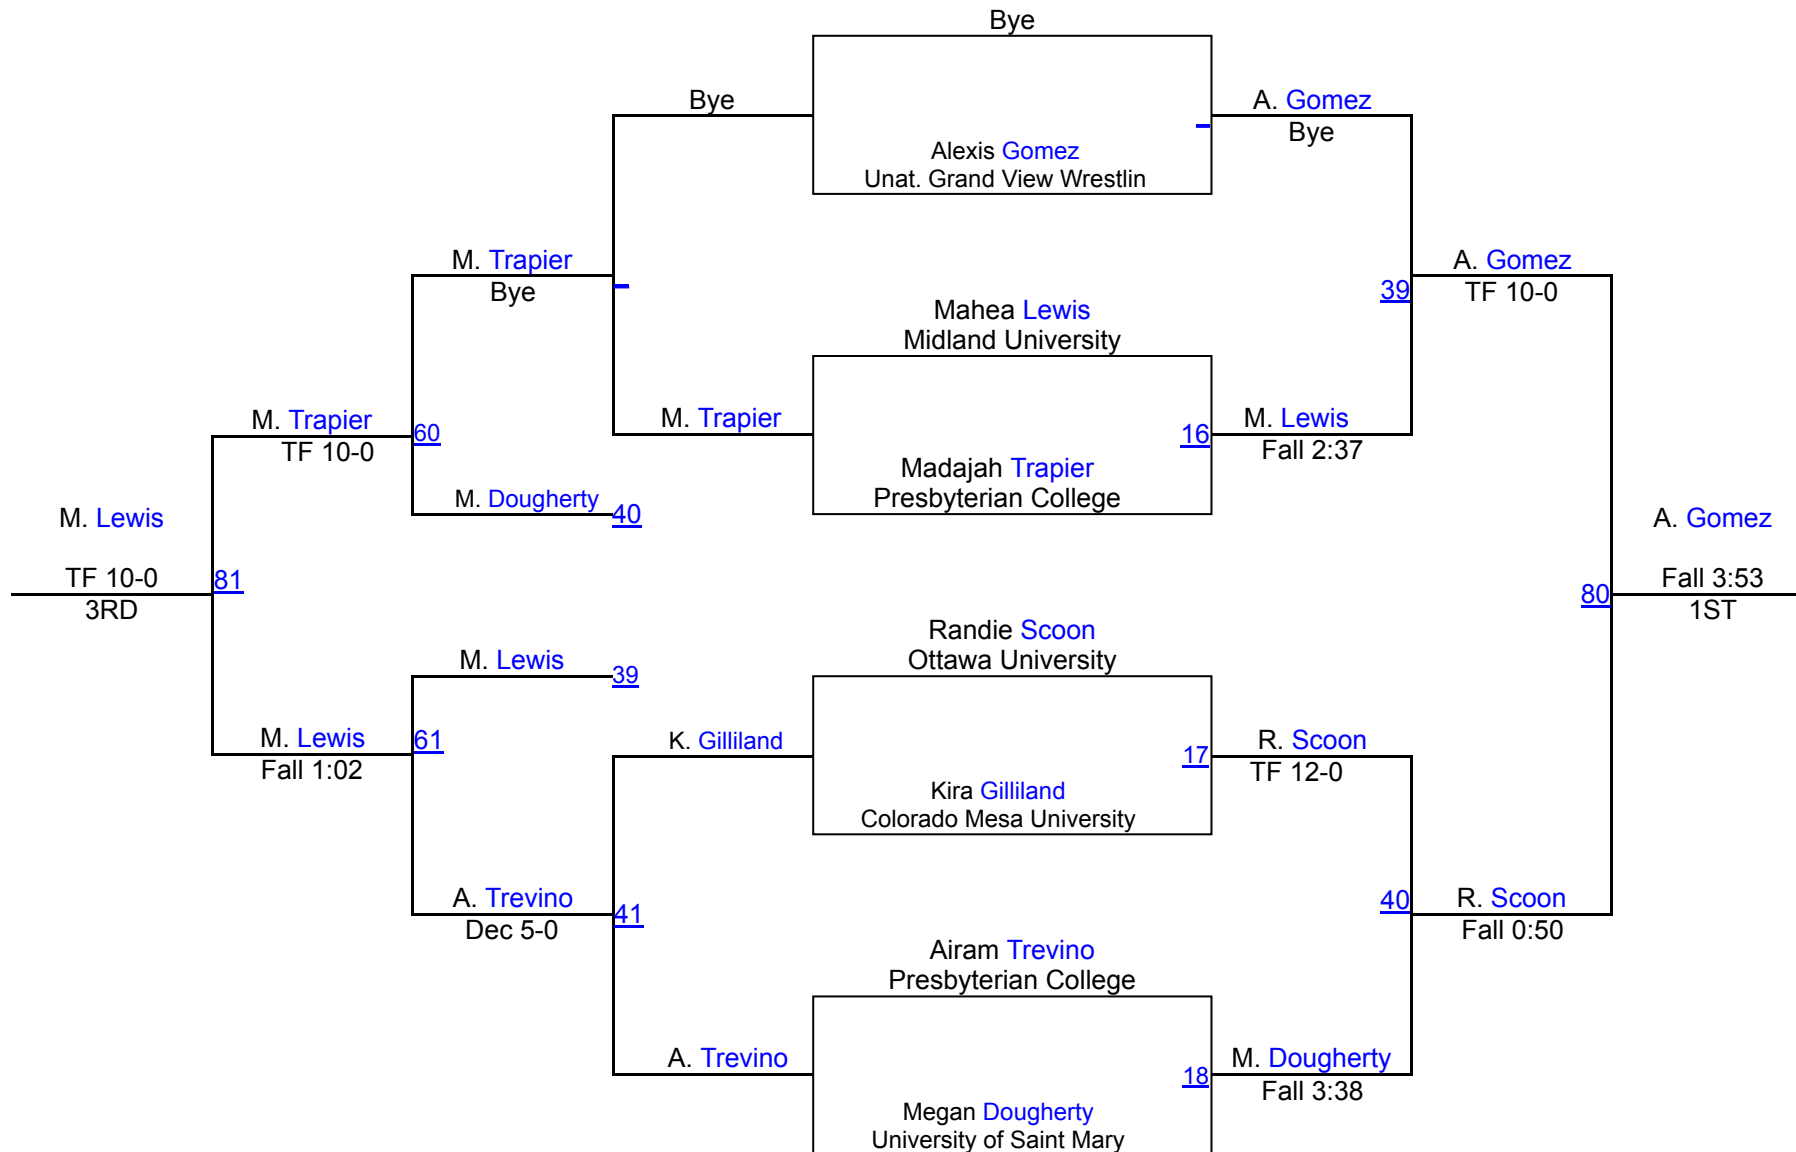

2020 Lady Warrior Open

WCWA 155