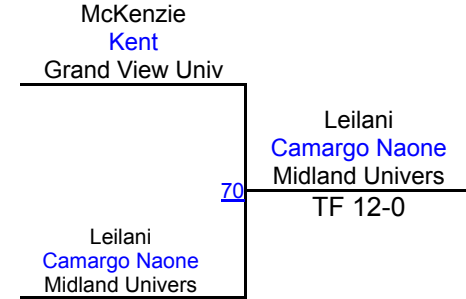

2ND

K. Hatfield (Midland University)

3RD

J. Blount (University of Saint Mary)

4TH

2020 Lady Warrior Open

WCWA 191

Round 1

Round 2

Round 3

L. Camargo Naone (Midland University)

1ST

M. Kent (Grand View University)

2ND

E. Davis (Missouri Baptist Universi)

3RD