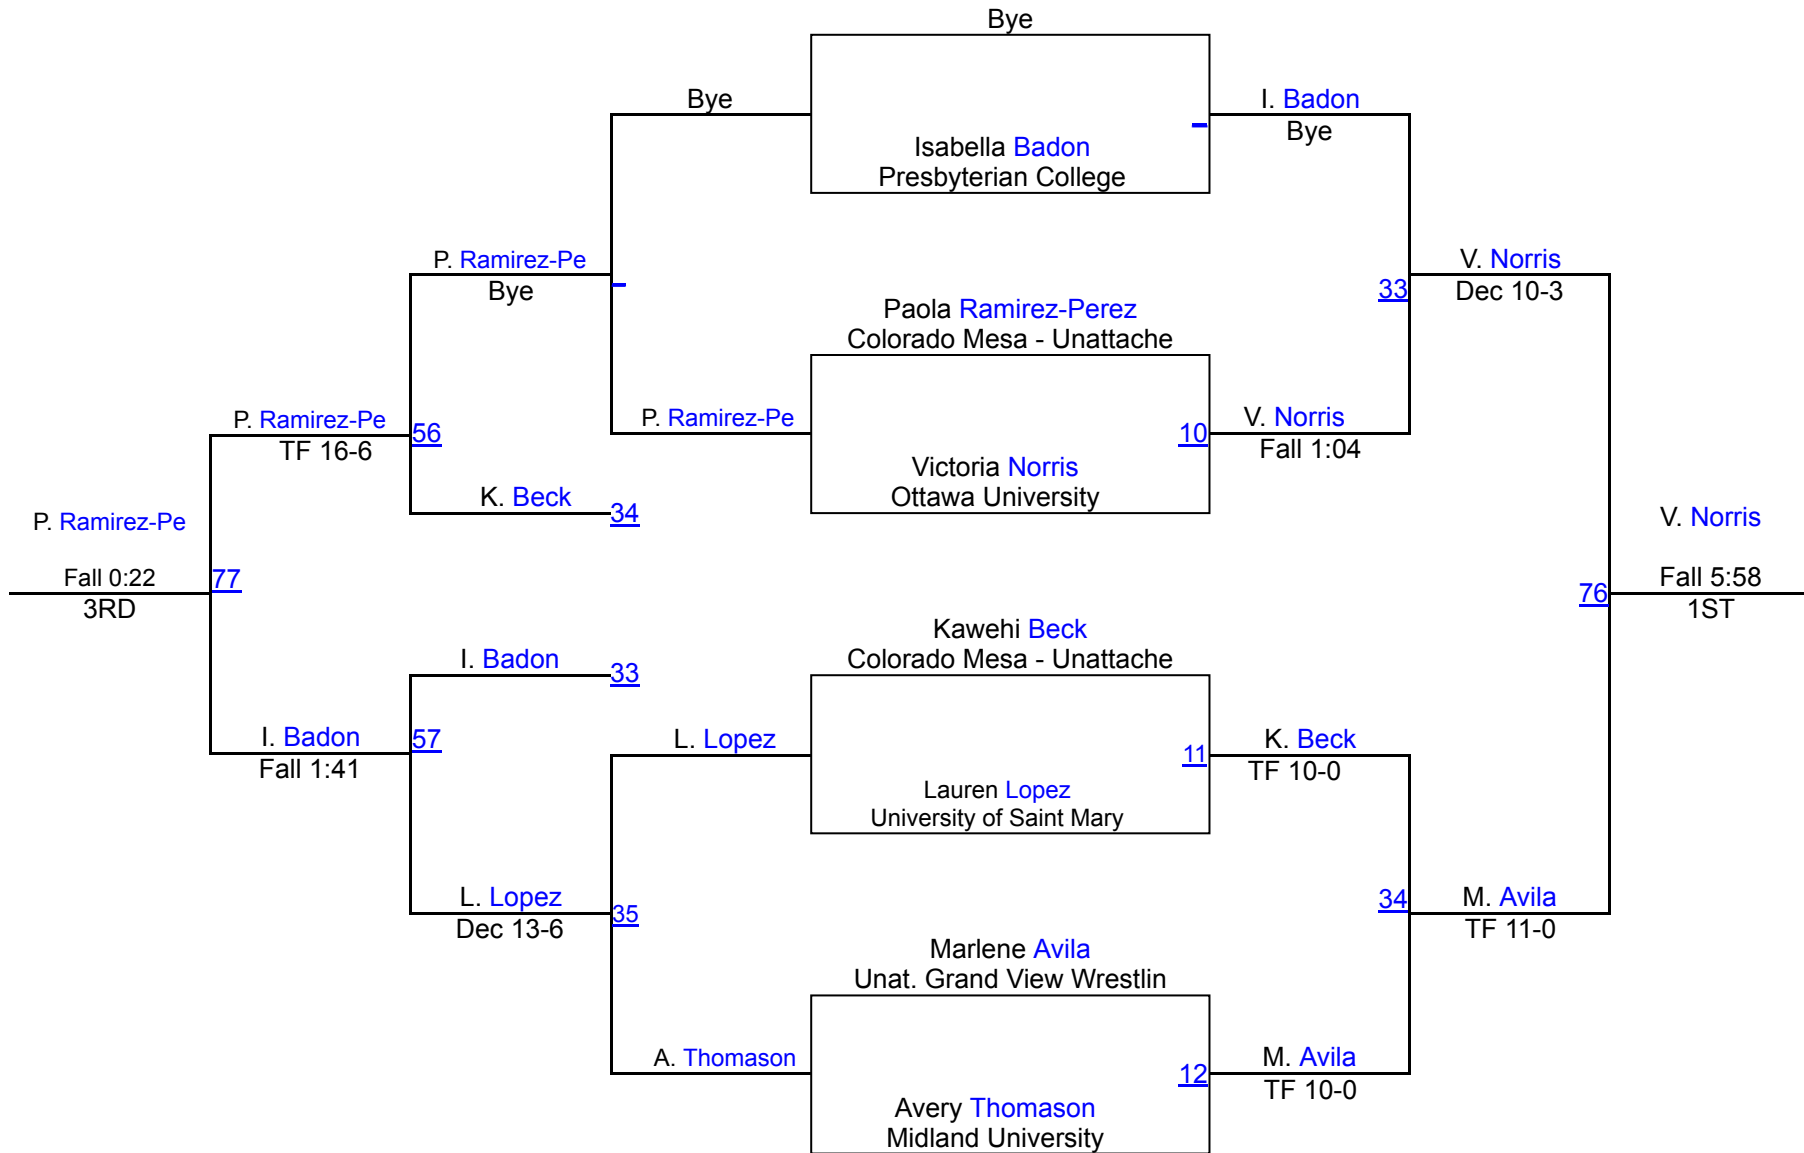

J. Gallegos (Presbyterian College)
5TH

2020 Lady Warrior Open

WCWA 123

2020 Lady Warrior Open

WCWA 130

Round 1

Isabella Gonzalez Grand View Univ	Isabella Gonzalez Grand View Univ
Ja`Mae Barnes Colorado Mesa U	Fall 1:26
6	