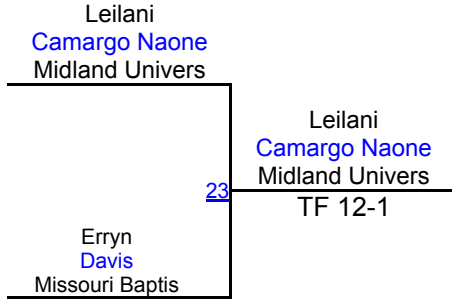

WRESTLERS

T. Kelly (Unat. Betterman Wrestling)

K. Hatfield (Midland University)

J. Blount (University of Saint Mary)

D. Saldivar (Missouri Valley College)

T. Kelly (Unat. Betterman Wrestling)

1ST

D. Saldivar (Missouri Valley College)

2ND

K. Hatfield (Midland University)

3RD

J. Blount (University of Saint Mary)

4TH

2020 Lady Warrior Open

WCWA 191

Round 1

Round 2

Round 3

L. Camargo Naone (Midland University)

1ST

M. Kent (Grand View University)

2ND

E. Davis (Missouri Baptist Universi)

3RD