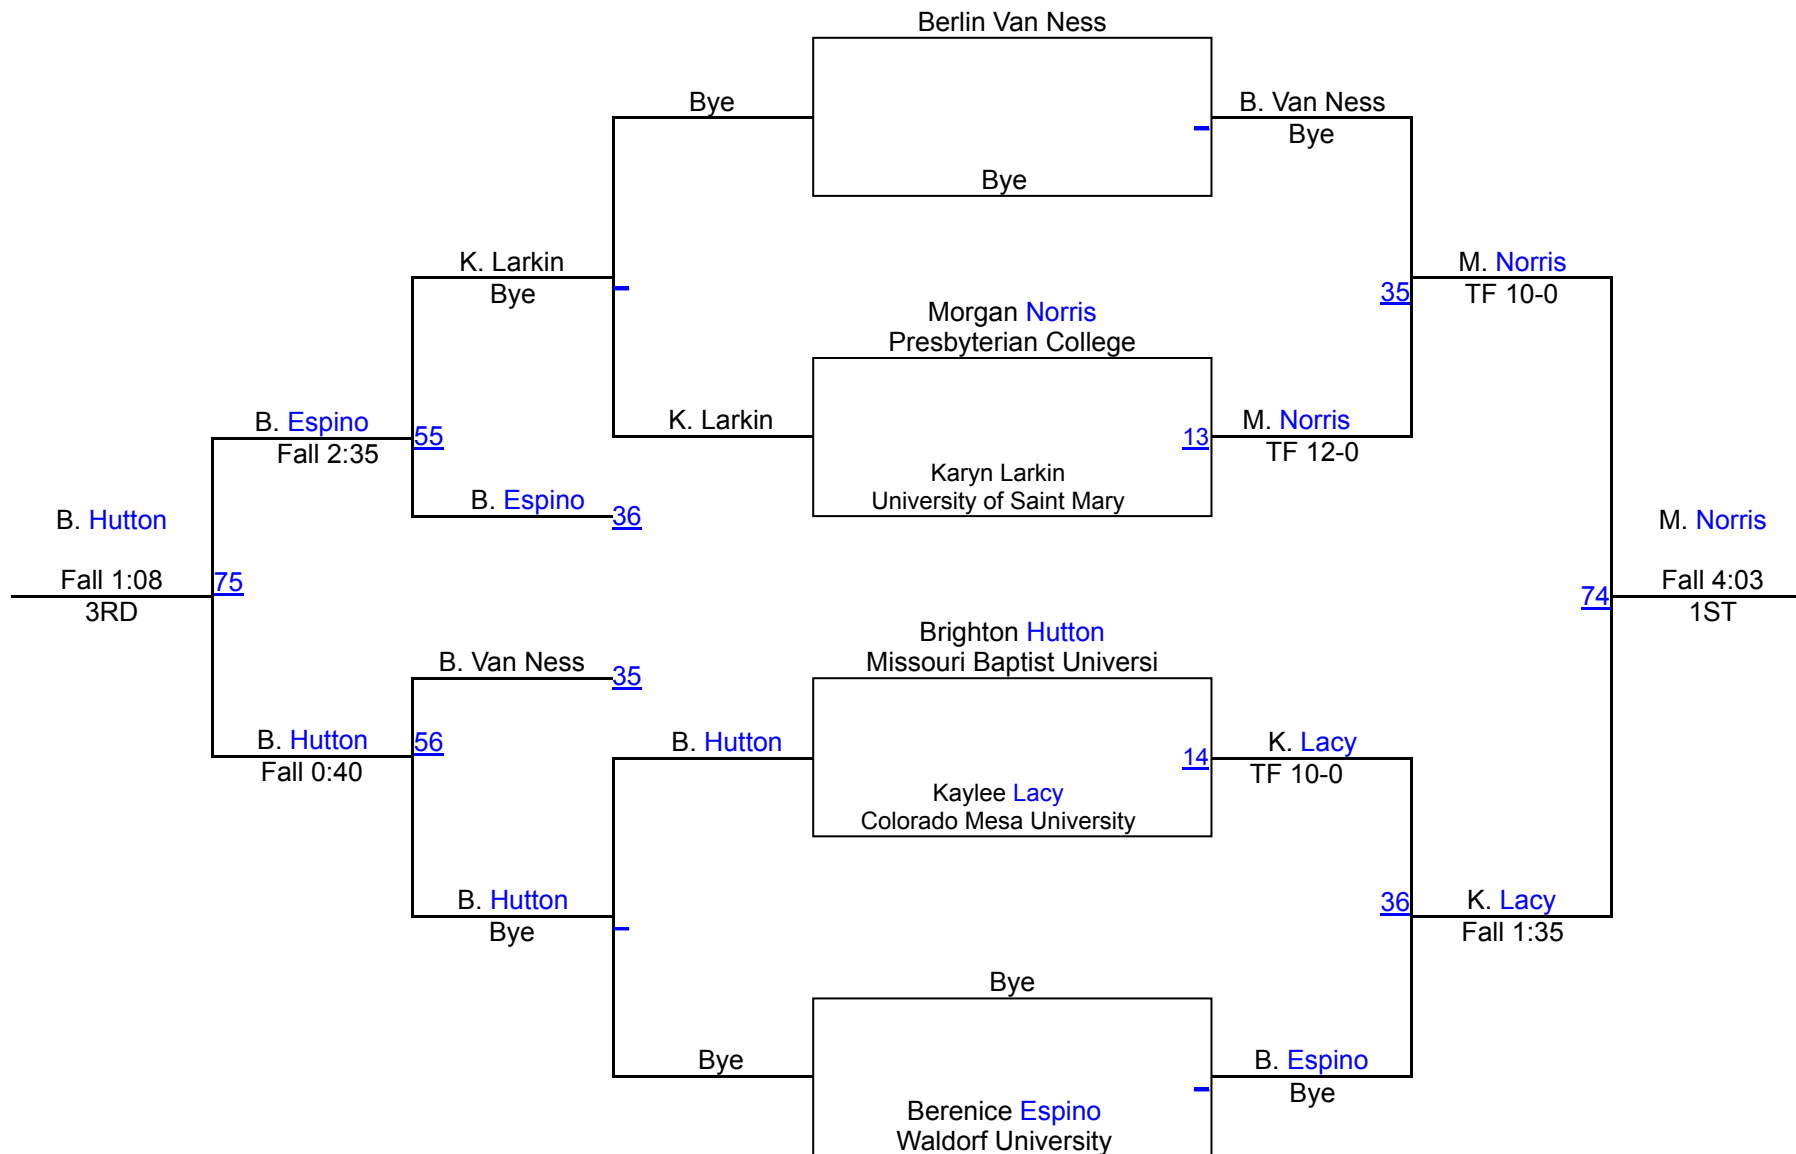

Ja`Mae Barnes Colorado Mesa U	Ja`Mae Barnes Colorado Mesa U
Mattea Potter University of S	FF
85	

M. Potter (University of Saint Mary)
5TH

2020 Lady Warrior Open

WCWA 136

2020 Lady Warrior Open

WCWA 143

2020 Lady Warrior Open