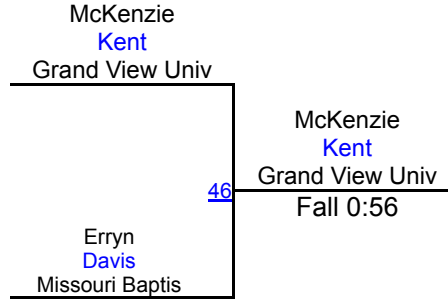

2020 Lady Warrior Open

WCWA 191

Round 1

Round 2

Round 3

L. Camargo Naone (Midland University)

1ST

M. Kent (Grand View University)

2ND

E. Davis (Missouri Baptist Universi)

3RD