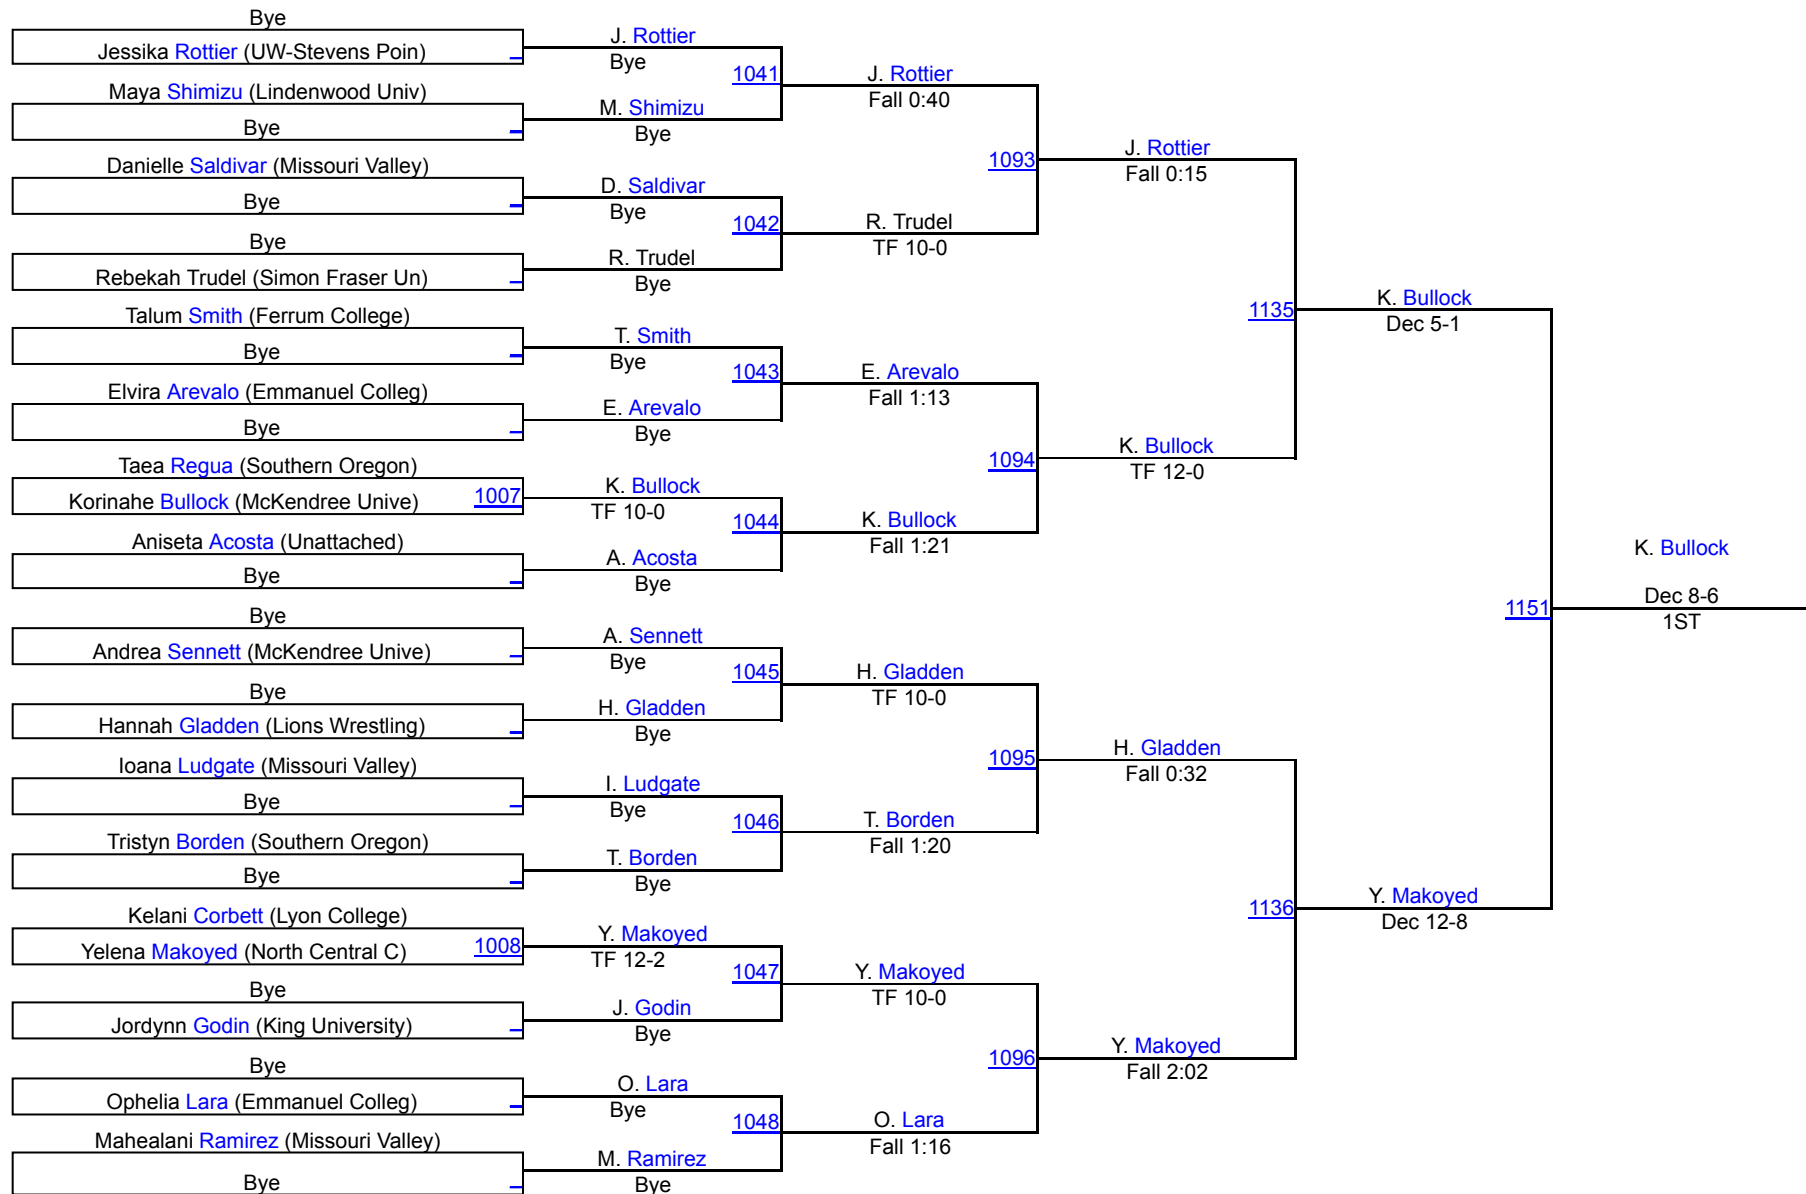

Bearcat Open

Bearcat open Annex Gym 170