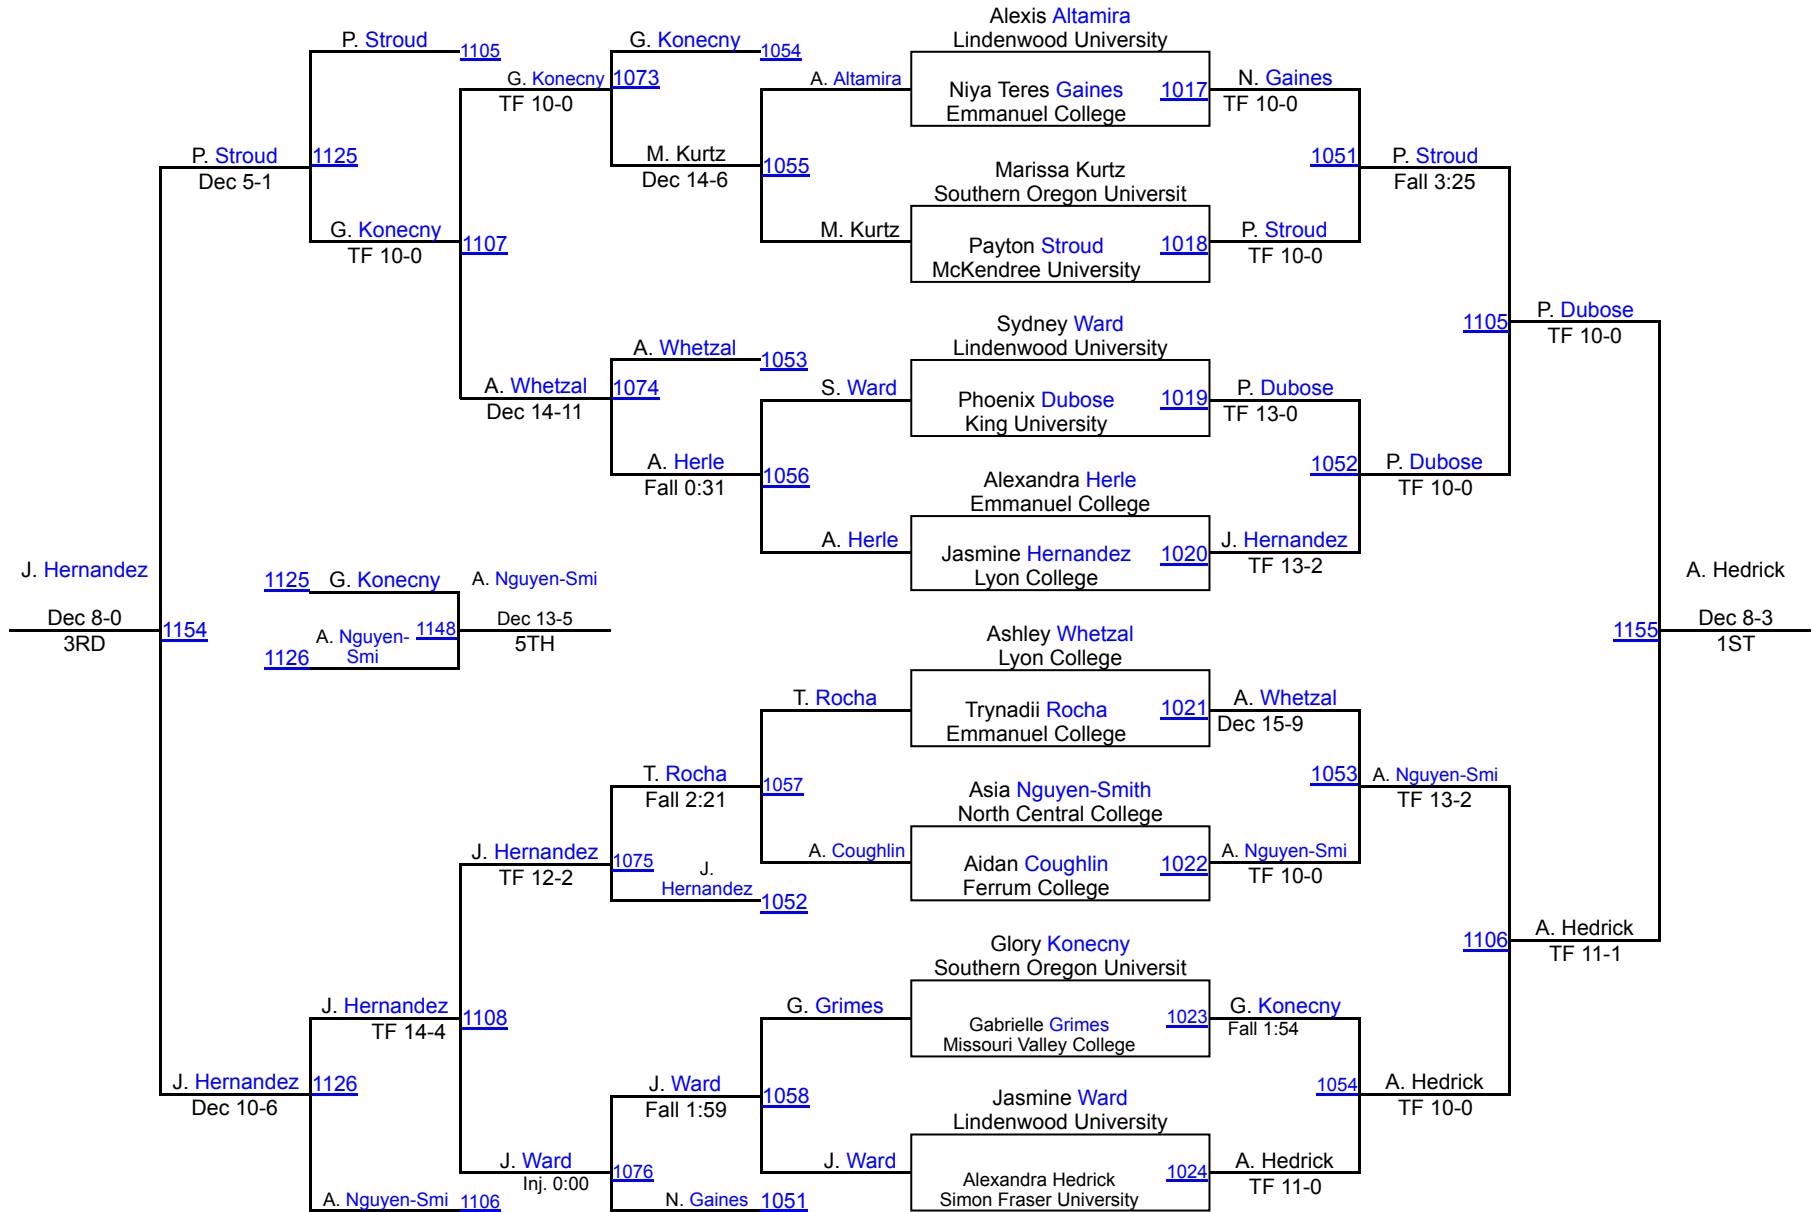

Bearcat Open

Bearcat open Annex Gym 123