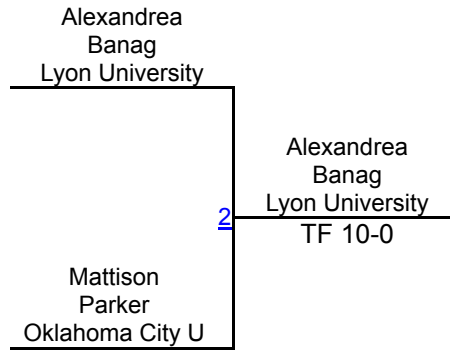

Wayland Invitational

College Women 130

Round 1

Round 2

Round 3

A. Banag (Lyon University)
1ST

M. Parker (Oklahoma City University)
2ND