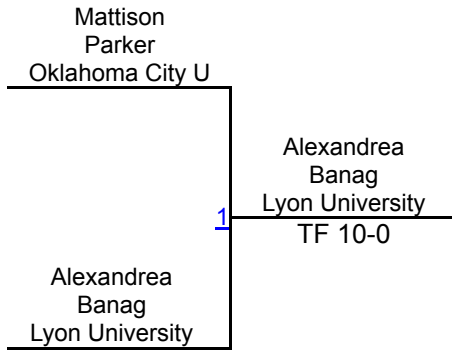

Wayland Invitational

College Women 130

Round 1