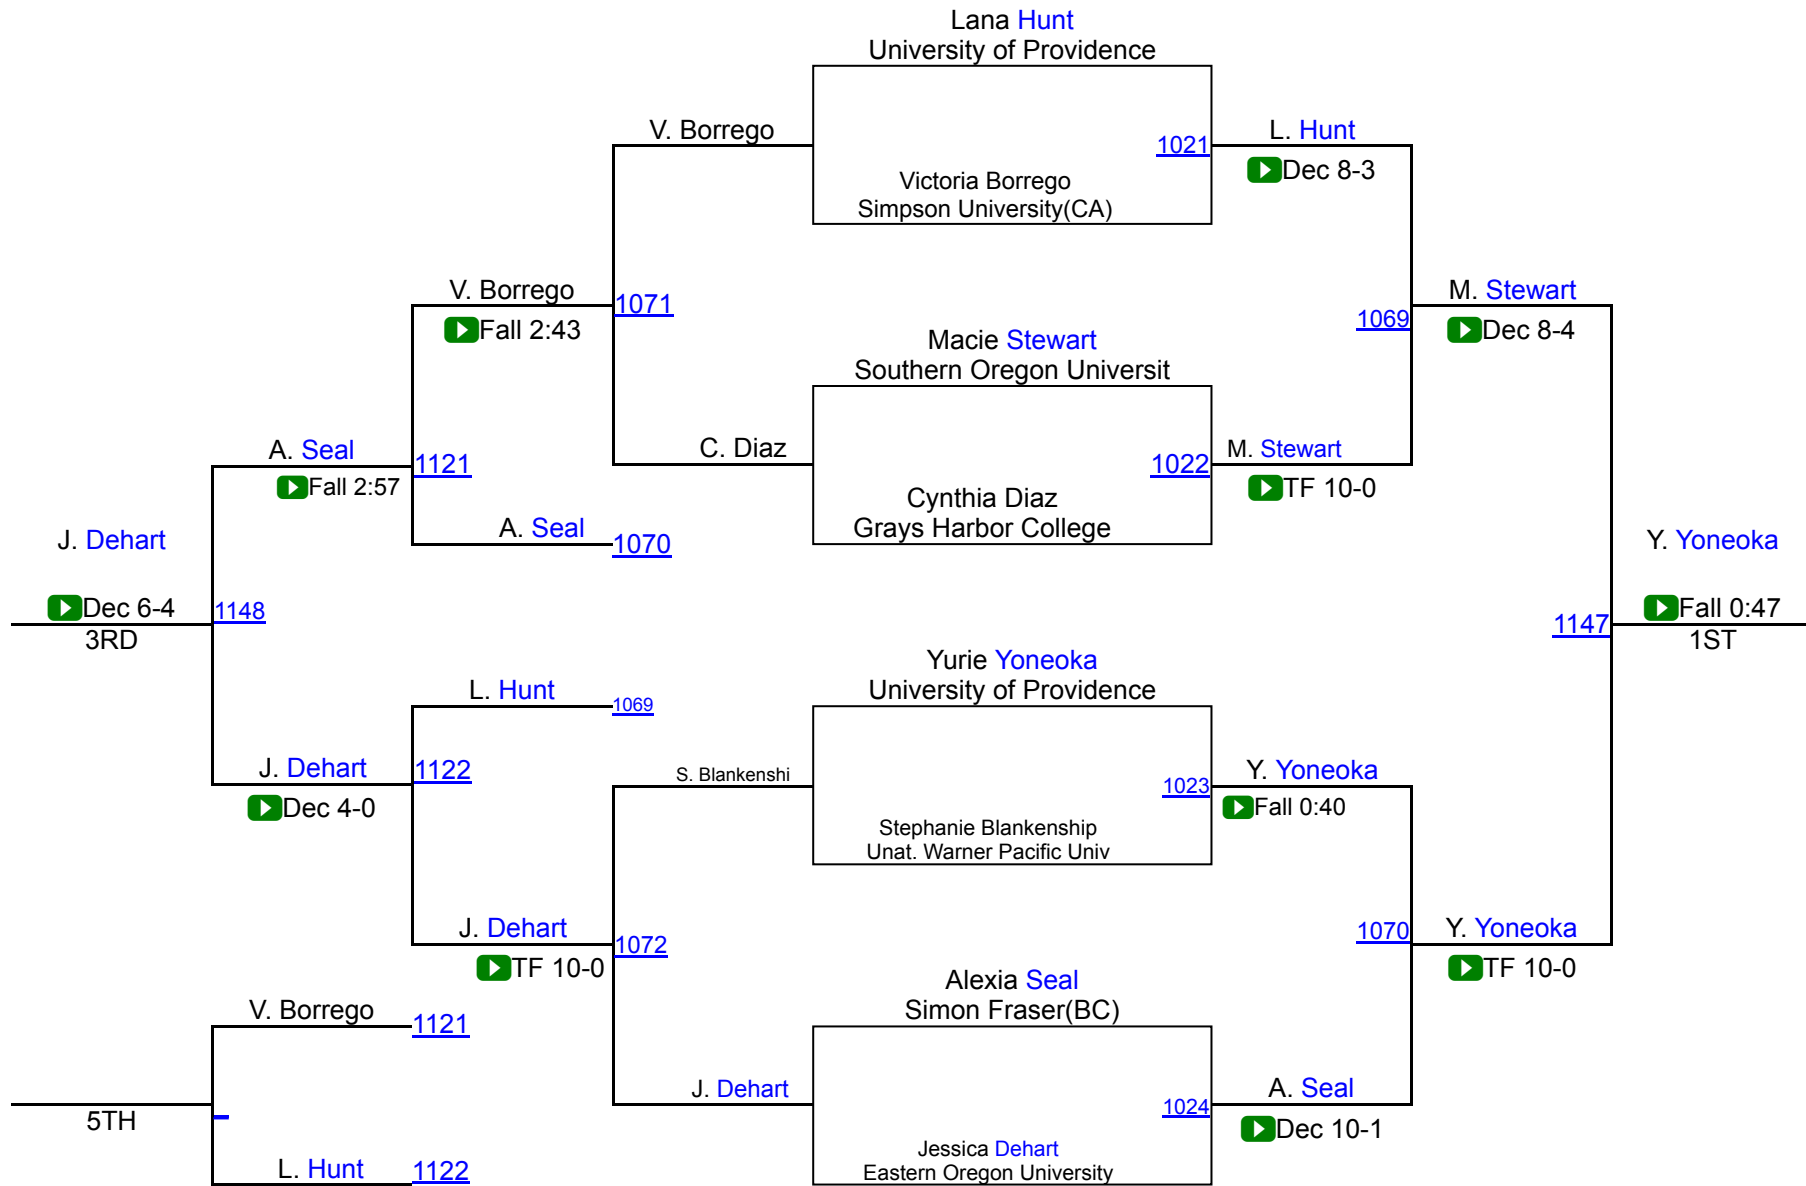

Spokane Collegiate Open - Women

Women 109