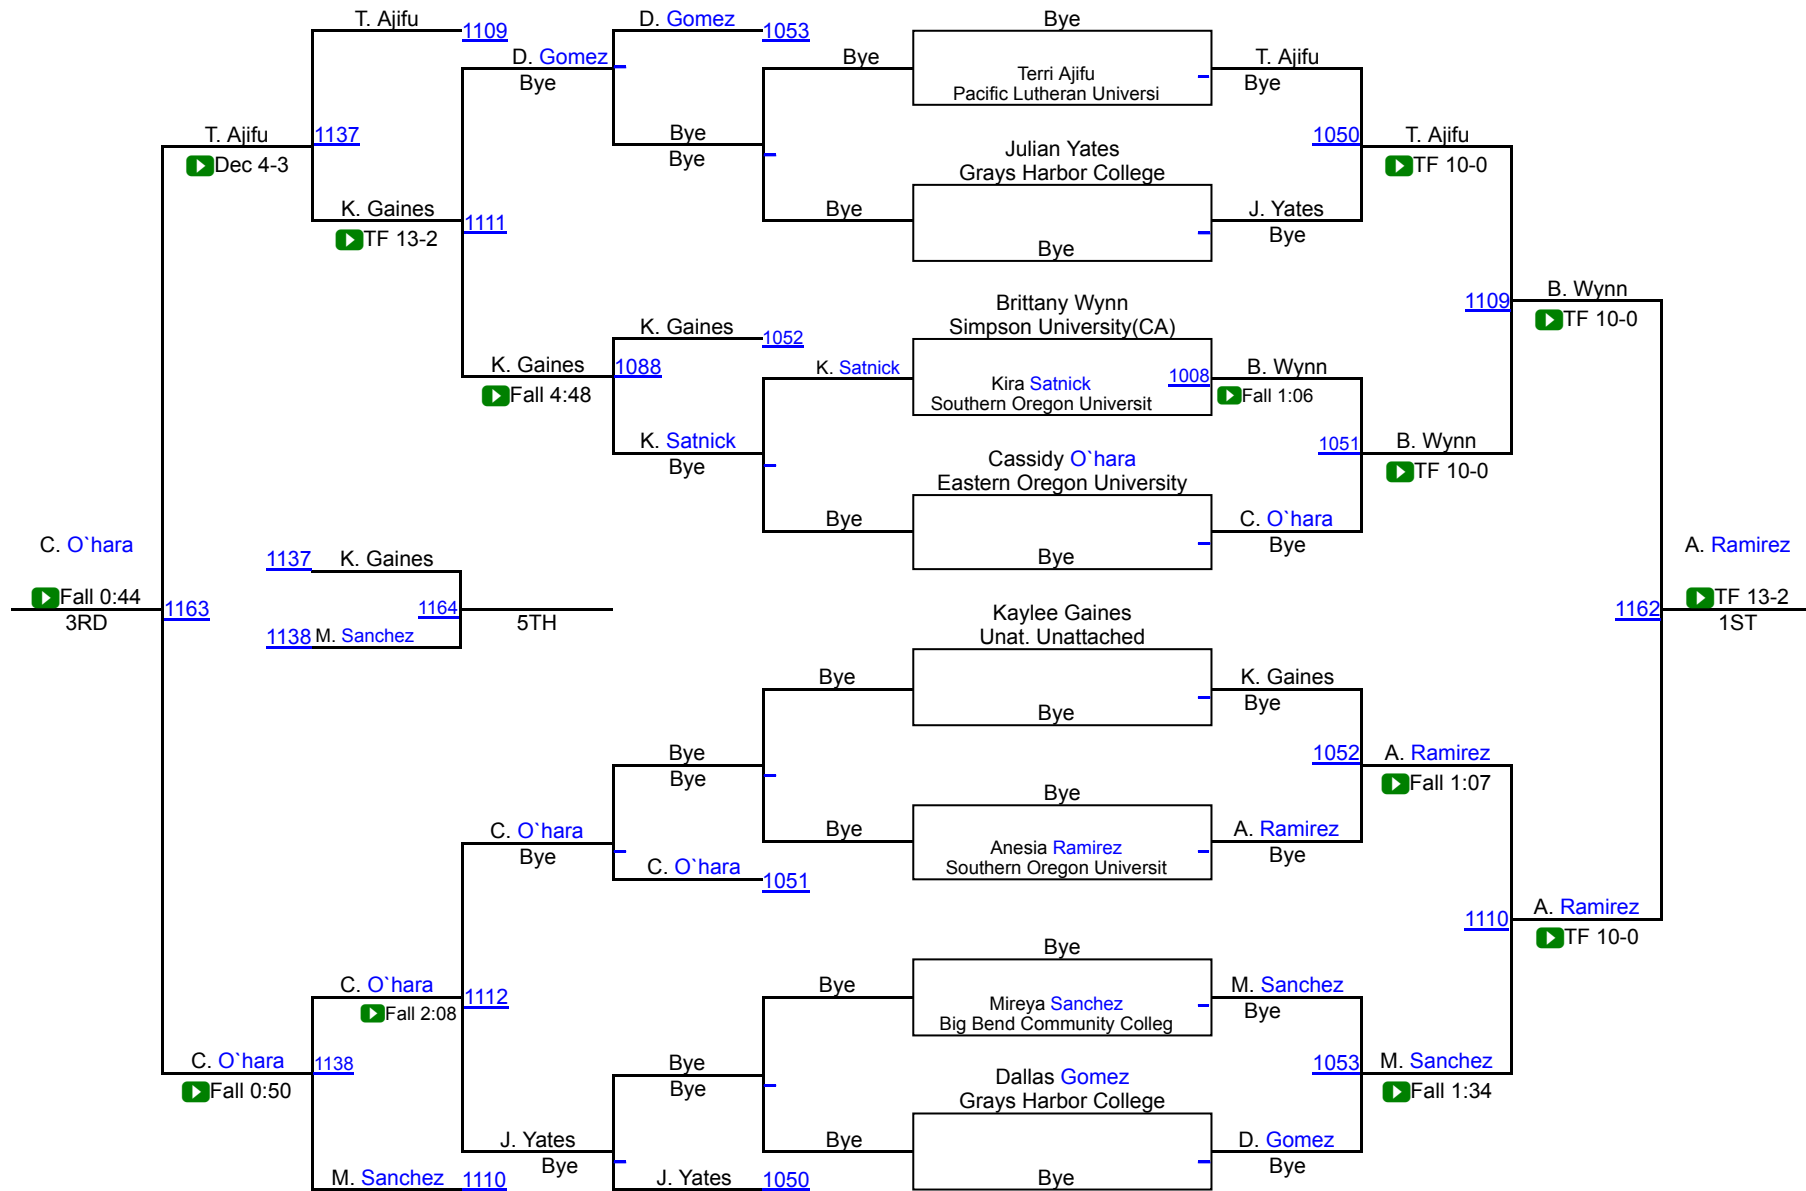

Women 109

Spokane Collegiate Open - Women

Women 123

Women 123

Spokane Collegiate Open - Women

Women 130

Spokane Collegiate Open - Women

Women 136