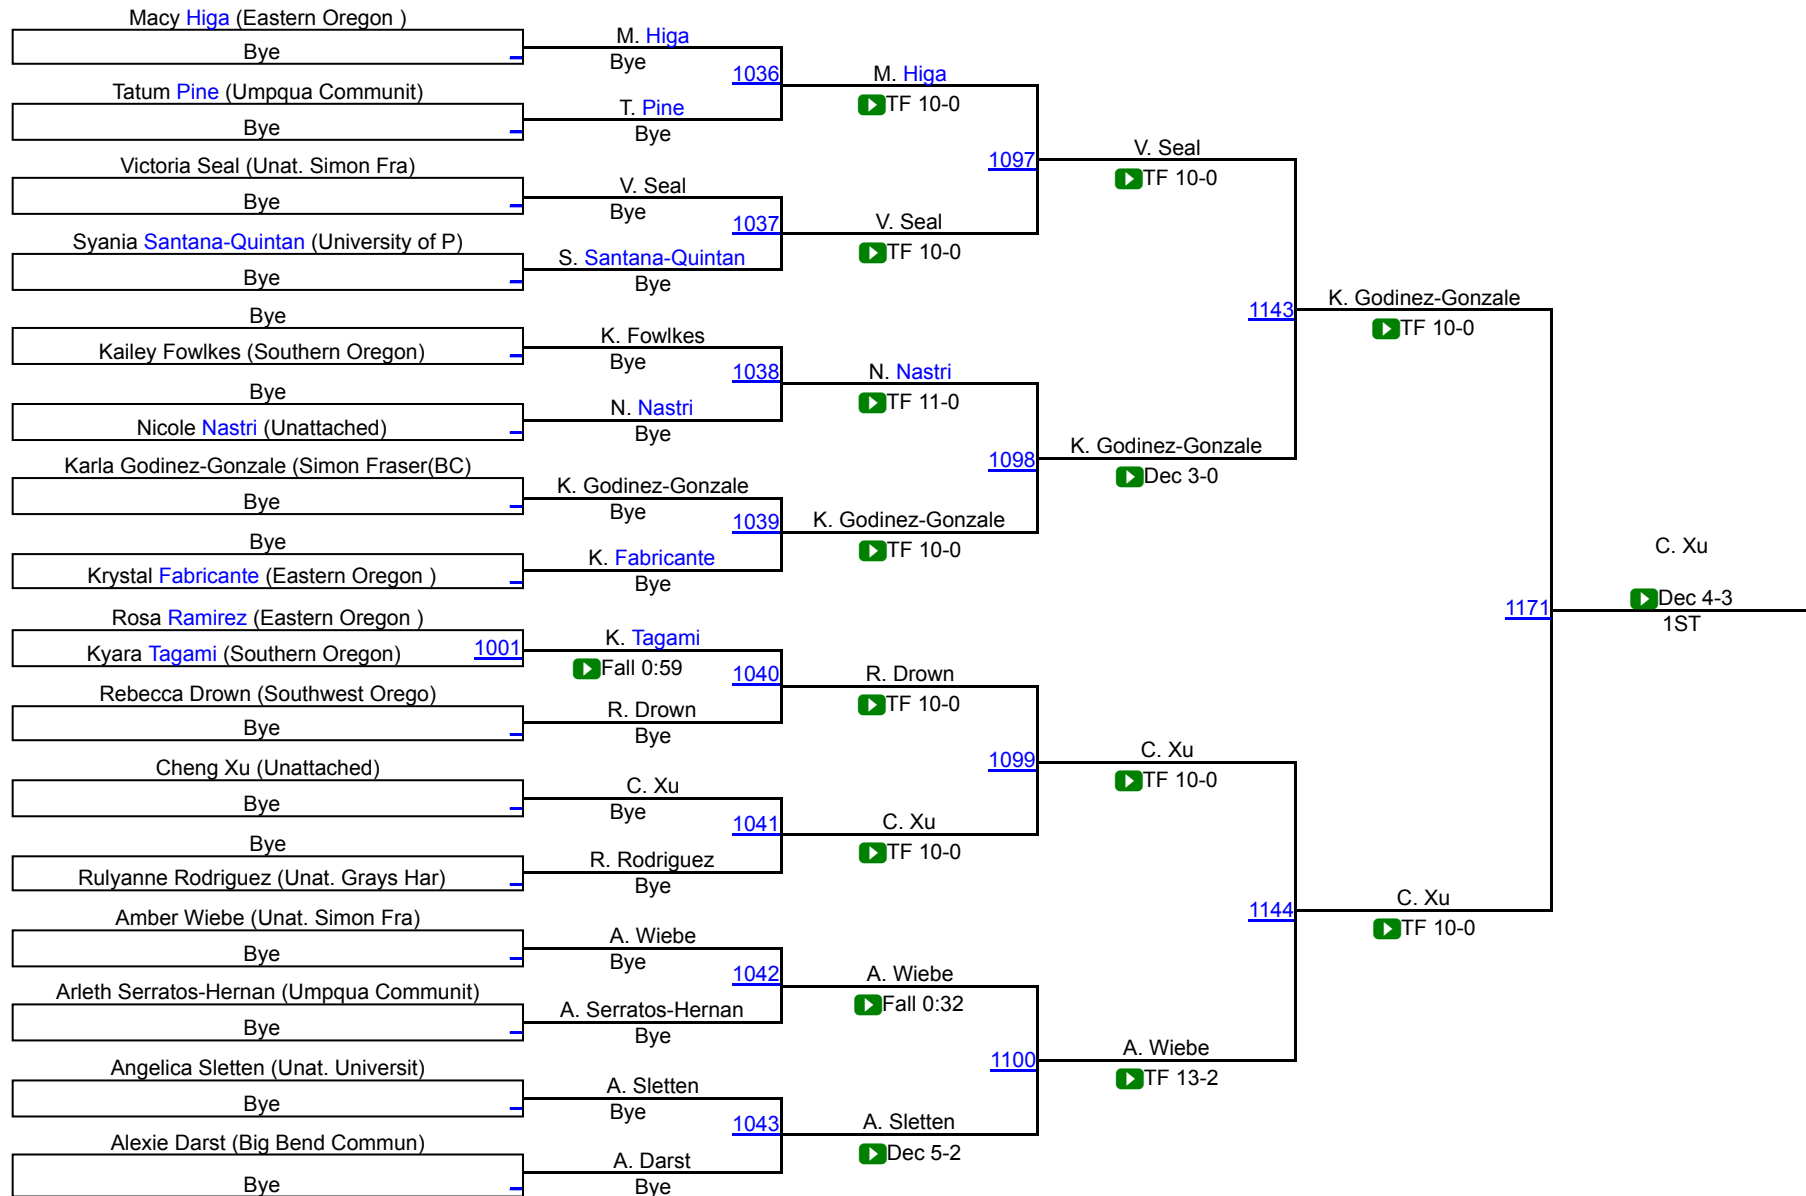

Spokane Collegiate Open - Women

Women 123