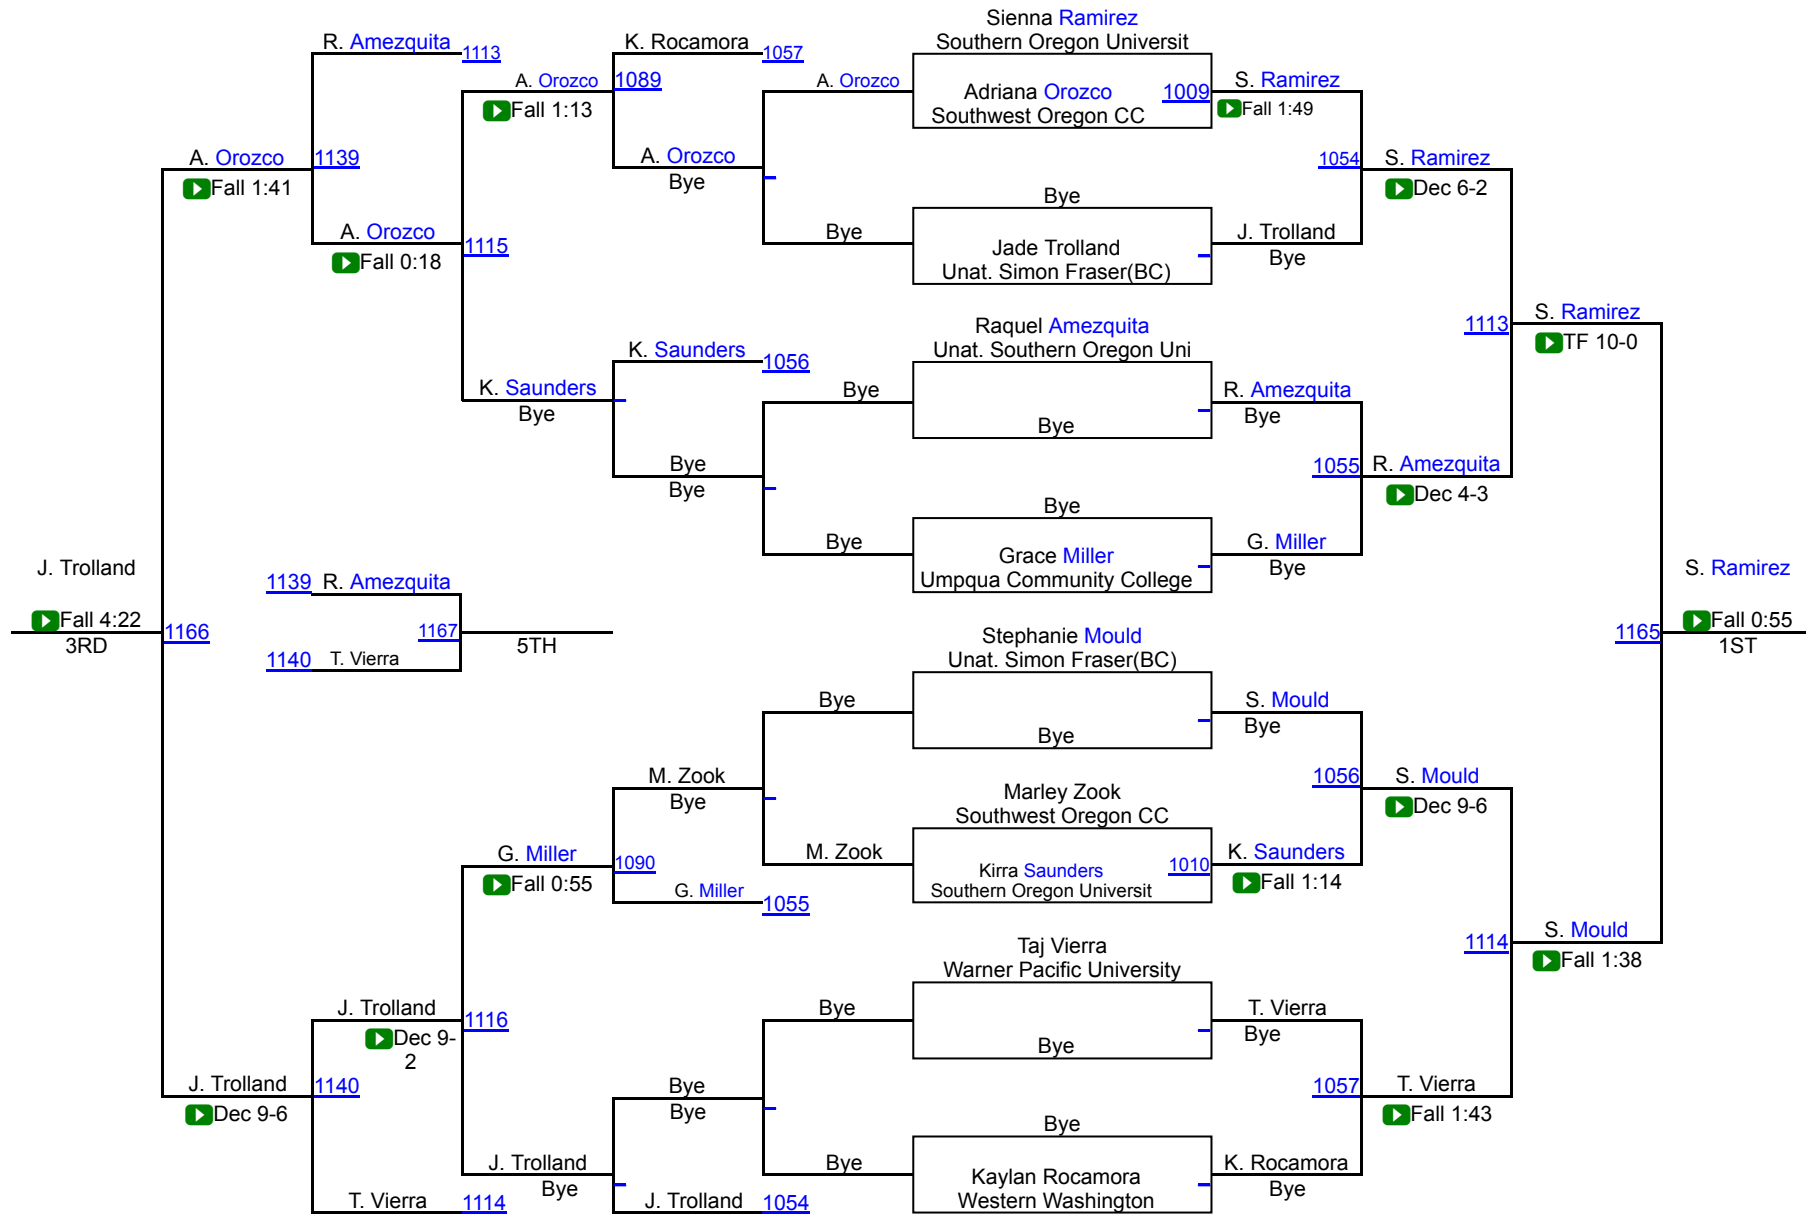

Spokane Collegiate Open - Women

Women 143