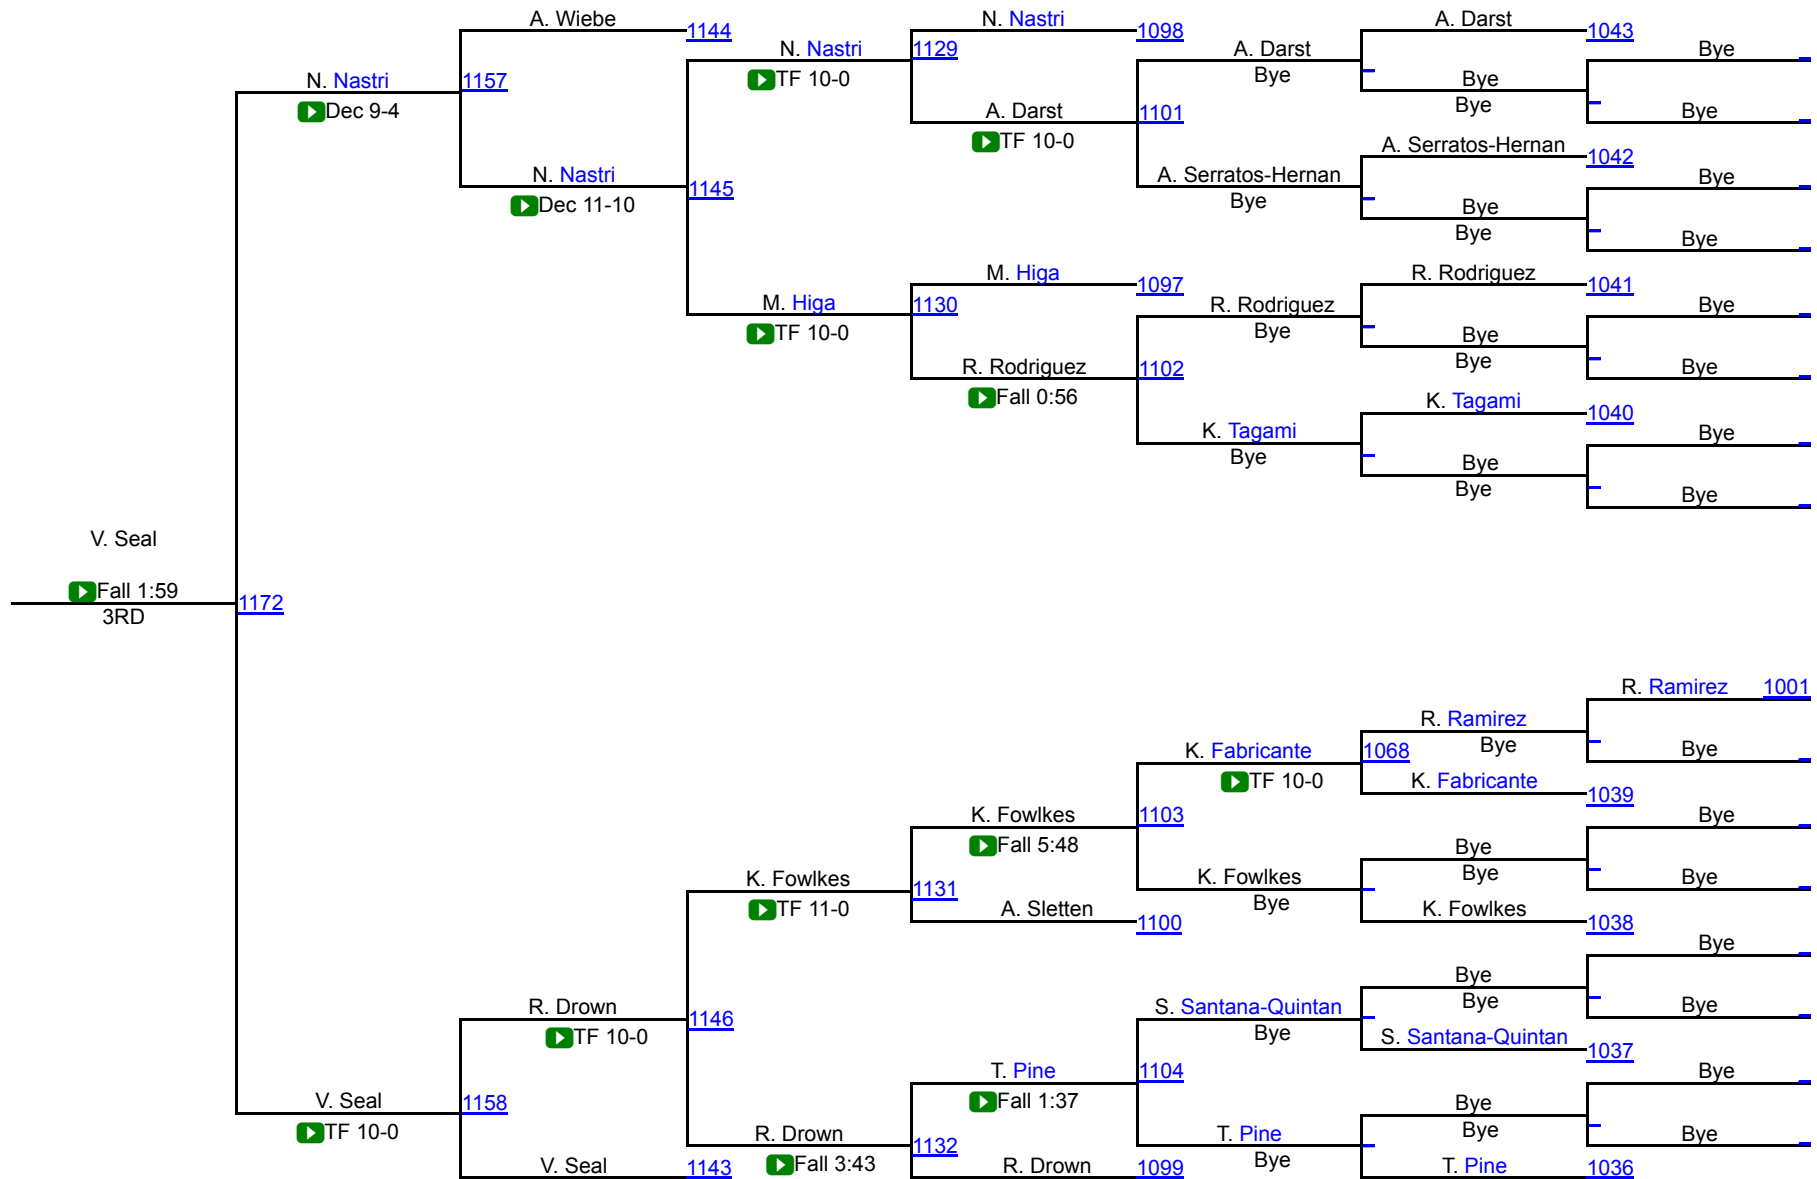

Women 109

Spokane Collegiate Open - Women

Women 123

Women 123

Spokane Collegiate Open - Women

Women 130

Spokane Collegiate Open - Women

Women 136