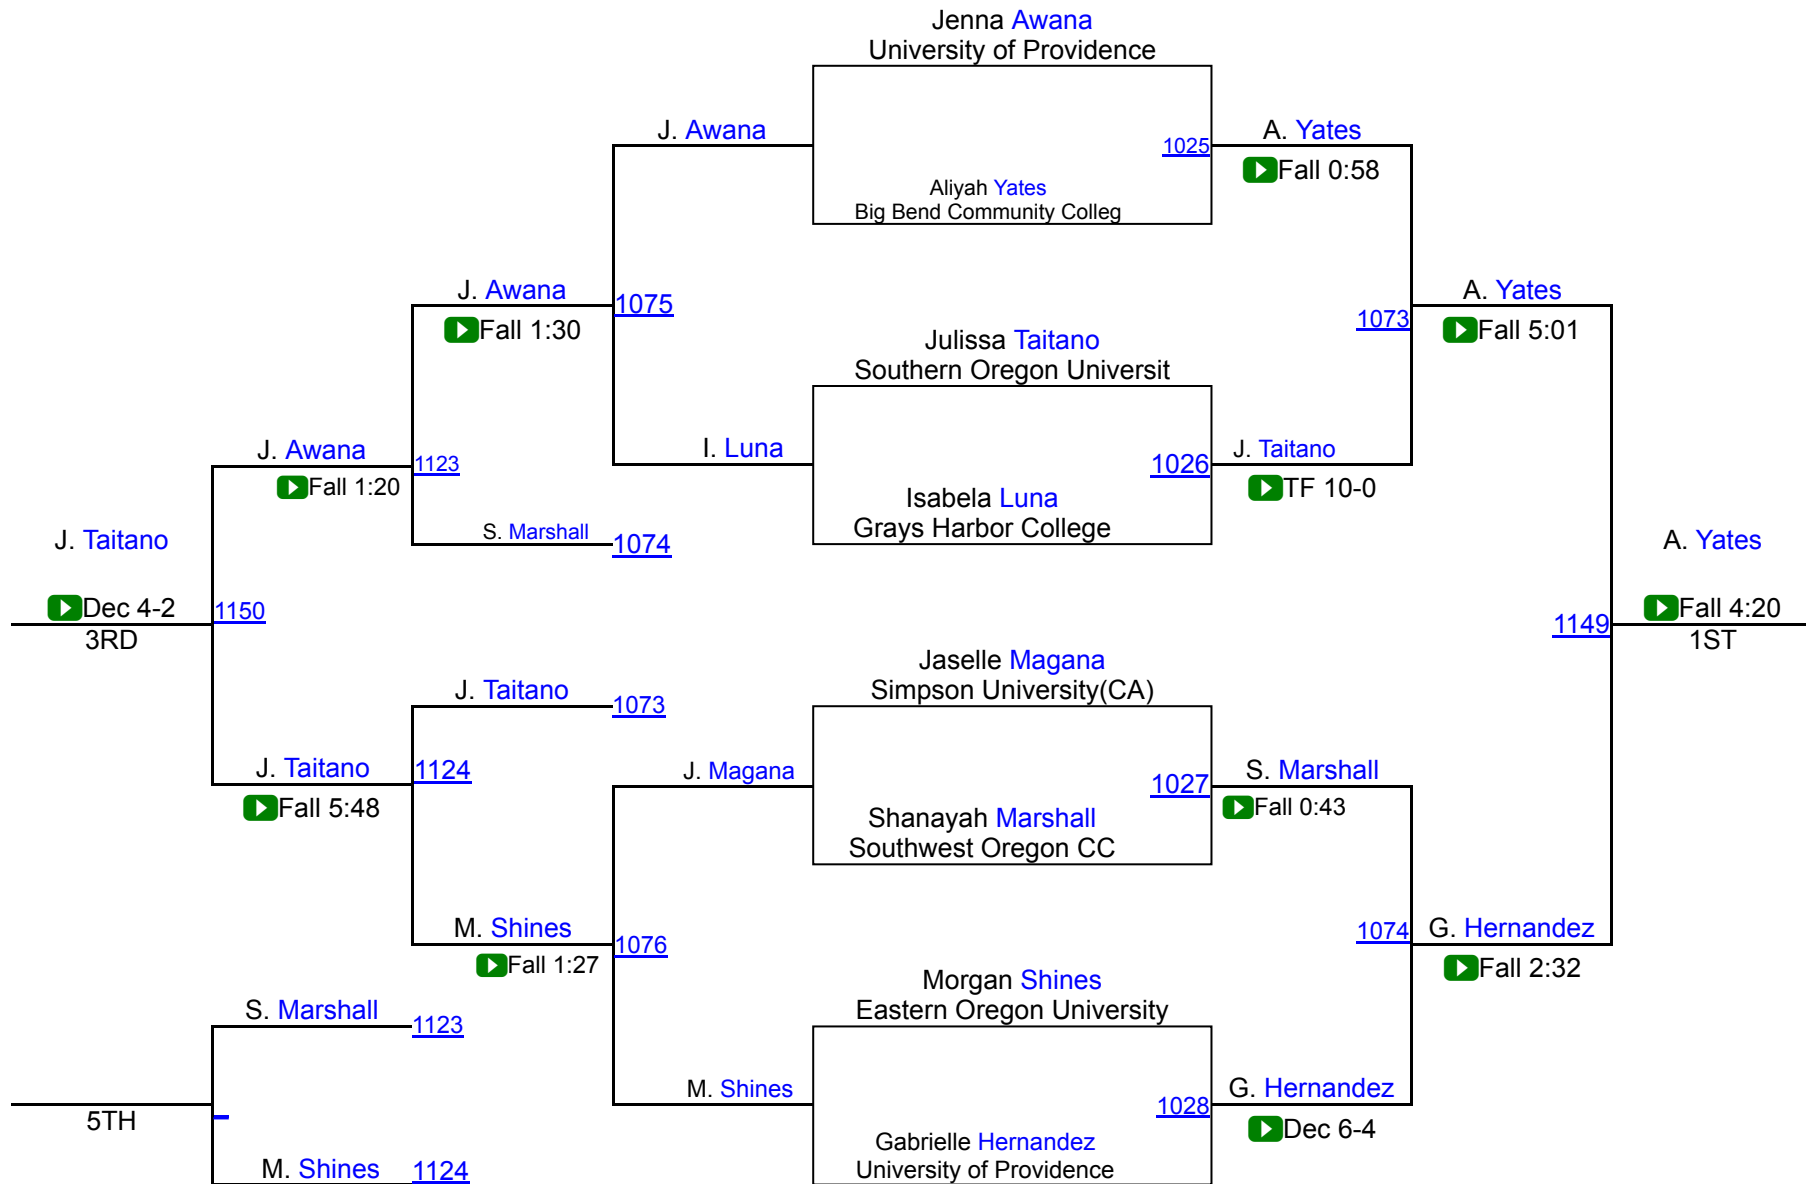

3RD

[Esthela Trevino](#) (Umpqua Community College)

4TH

[Cecilia Saavedra](#) (Grays Harbor College)

5TH

Bye

6TH

Spokane Collegiate Open - Women

Women 109

Spokane Collegiate Open - Women

Women 123

Women 123

Spokane Collegiate Open - Women

Women 130

Spokane Collegiate Open - Women

Women 136