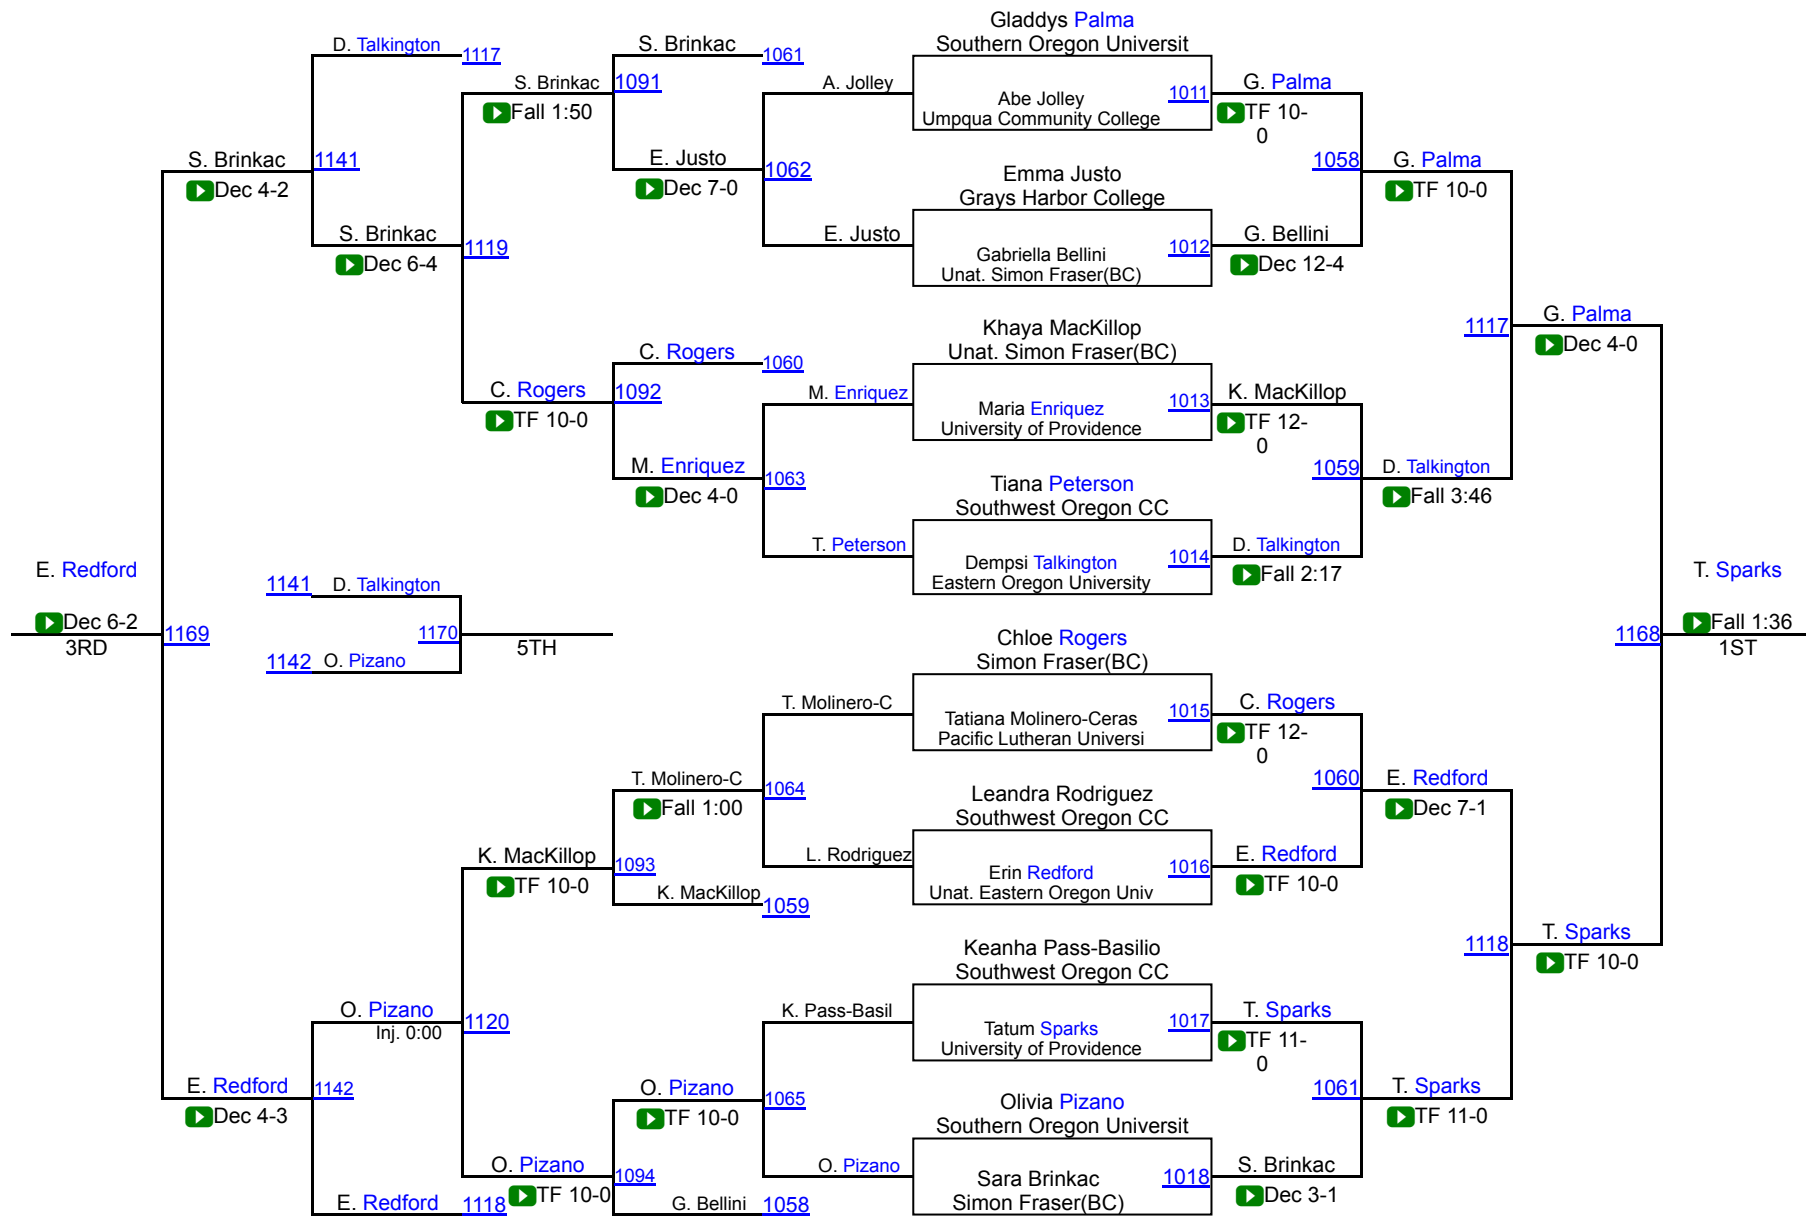

Spokane Collegiate Open - Women

Women 155