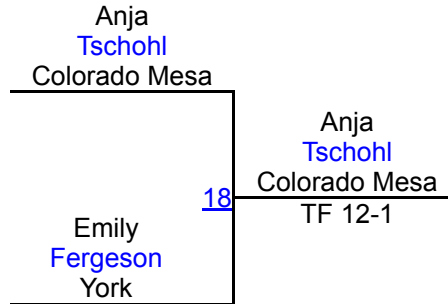

1ST

J. Ruelas (Schreiner)

2ND

D. Leyva (York)

3RD

Maverick Open

Maverick Open 116

Round 1

Round 2

Round 3

A. Tschohl (Colorado Mesa)
1ST

A. Gomez (Colorado Mesa)
2ND

E. Fergeson (York)
3RD

Maverick Open

Maverick Open 123

Round 1

Round 2

Round 3

WRESTLERS

B. Theel (York)

A. Valdez-Figueroa (Colorado Mesa)

M. Gallegos (Colorado Mesa)

A. Bautista (Life Pacific)

M. Gallegos (Colorado Mesa)

1ST

A. Valdez-Figueroa (Colorado Mesa)

2ND

A. Bautista (Life Pacific)

3RD

B. Theel (York)

4TH

Maverick Open