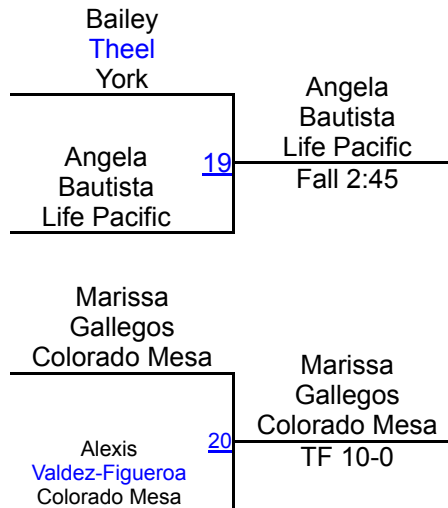

1ST

J. Ruelas (Schreiner)

2ND

D. Leyva (York)

3RD

Maverick Open

Maverick Open 116

Round 1

Round 2

Round 3

A. Tschohl (Colorado Mesa)
1ST

A. Gomez (Colorado Mesa)
2ND

E. Fergeson (York)
3RD

Maverick Open

Maverick Open 123

Round 1

Round 2

Round 3

WRESTLERS

B. Theel (York)

A. Valdez-Figueroa (Colorado Mesa)

M. Gallegos (Colorado Mesa)

A. Bautista (Life Pacific)

M. Gallegos (Colorado Mesa)

1ST

A. Valdez-Figueroa (Colorado Mesa)

2ND

A. Bautista (Life Pacific)

3RD

B. Theel (York)

4TH

Maverick Open