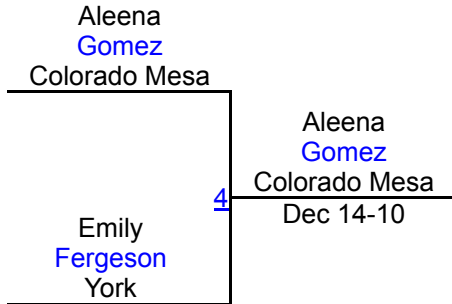

K. Marlin (York)

4TH

Maverick Open

Maverick Open 109

Round 1

Round 2

Round 3

E. Dorado Marin (Betterman Wrestling Club)

1ST

J. Ruelas (Schreiner)

2ND

D. Leyva (York)

3RD

Maverick Open

Maverick Open 116

Round 1

Round 2

Round 3

A. Tschohl (Colorado Mesa)
1ST

A. Gomez (Colorado Mesa)
2ND

E. Fergeson (York)
3RD

Maverick Open

Maverick Open 123

Round 1

Round 2

Round 3

WRESTLERS

B. Theel (York)

A. Valdez-Figueroa (Colorado Mesa)

M. Gallegos (Colorado Mesa)

A. Bautista (Life Pacific)

M. Gallegos (Colorado Mesa)