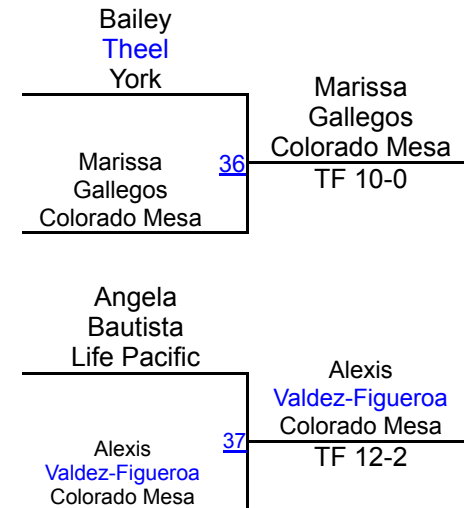

1ST

J. Ruelas (Schreiner)

2ND

D. Leyva (York)

3RD

Maverick Open

Maverick Open 116

Round 1

Round 2

Round 3

A. Tschohl (Colorado Mesa)
1ST

A. Gomez (Colorado Mesa)
2ND

E. Fergeson (York)
3RD

Maverick Open

Maverick Open 123

Round 1

Round 2

Round 3

WRESTLERS

B. Theel (York)

A. Valdez-Figueroa (Colorado Mesa)

M. Gallegos (Colorado Mesa)

A. Bautista (Life Pacific)

M. Gallegos (Colorado Mesa)

1ST

A. Valdez-Figueroa (Colorado Mesa)

2ND

A. Bautista (Life Pacific)

3RD

B. Theel (York)

4TH

Maverick Open