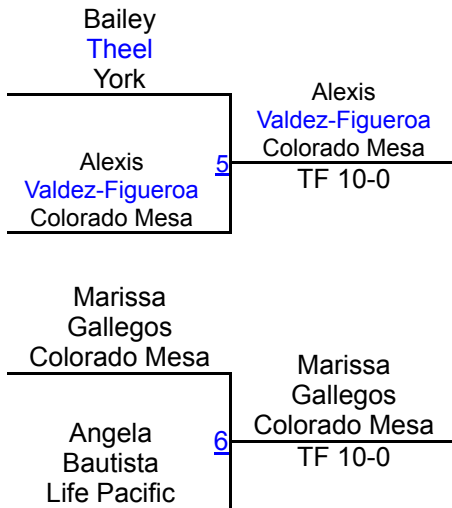

1ST

J. Ruelas (Schreiner)

2ND

D. Leyva (York)

3RD

Maverick Open

Maverick Open 116

Round 1

Round 2

Round 3

A. Tschohl (Colorado Mesa)
1ST

A. Gomez (Colorado Mesa)
2ND

E. Fergeson (York)
3RD

Maverick Open

Maverick Open 123

Round 1

Round 2

Round 3

WRESTLERS

B. Theel (York)

A. Valdez-Figueroa (Colorado Mesa)

M. Gallegos (Colorado Mesa)

A. Bautista (Life Pacific)

M. Gallegos (Colorado Mesa)

1ST

A. Valdez-Figueroa (Colorado Mesa)

2ND

A. Bautista (Life Pacific)

3RD

B. Theel (York)

4TH

Maverick Open