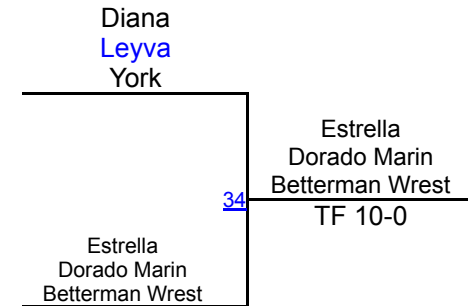

K. Marlin (York)

4TH

Maverick Open

Maverick Open 109

Round 1

Round 2

Round 3

E. Dorado Marin (Betterman Wrestling Club)

1ST

J. Ruelas (Schreiner)

2ND

D. Leyva (York)

3RD

Maverick Open

Maverick Open 116

Round 1