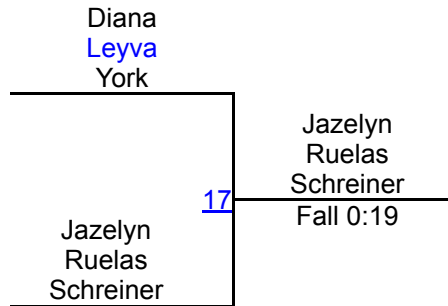

K. Marlin (York)

4TH

Maverick Open

Maverick Open 109

Round 1

Round 2

Round 3

E. Dorado Marin (Betterman Wrestling Club)

1ST

J. Ruelas (Schreiner)

2ND

D. Leyva (York)

3RD

Maverick Open

Maverick Open 116

Round 1