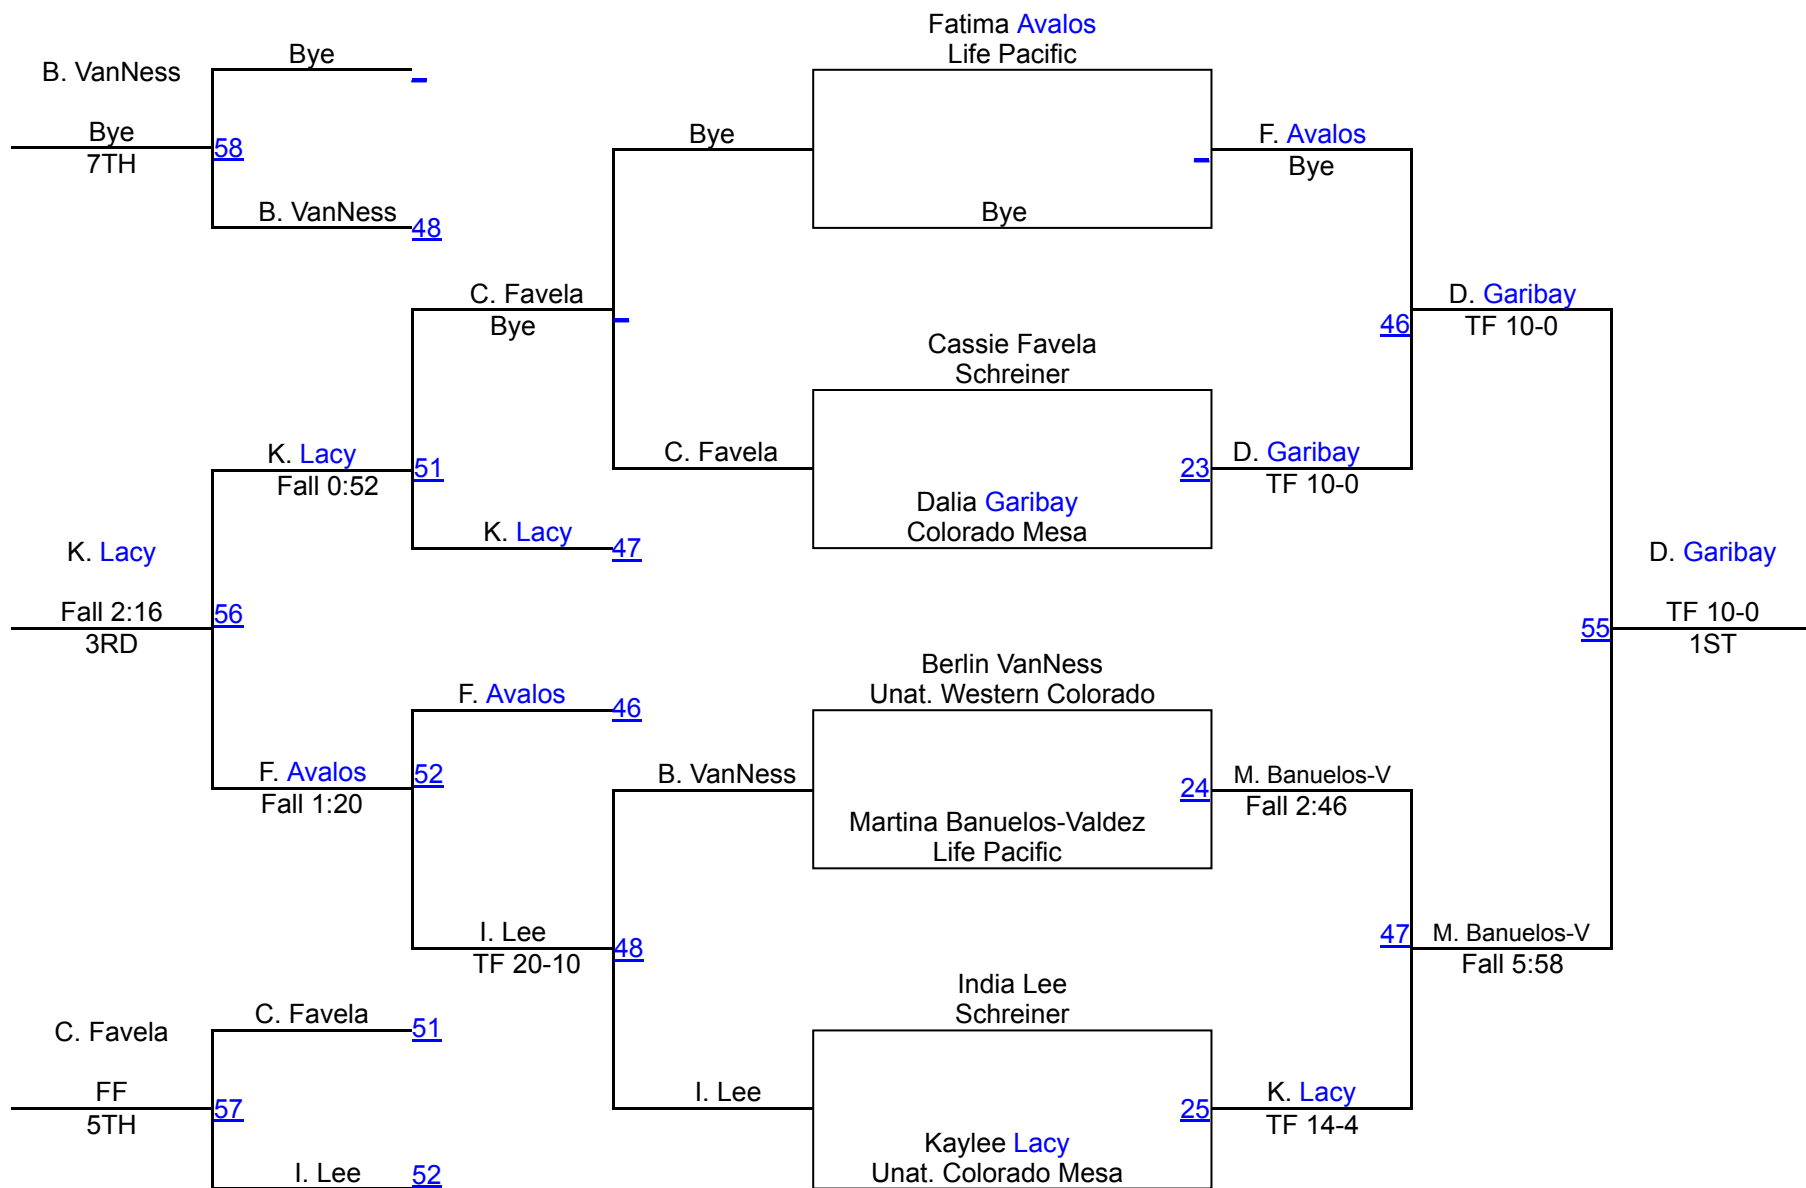

Maverick Open

Maverick Open 136