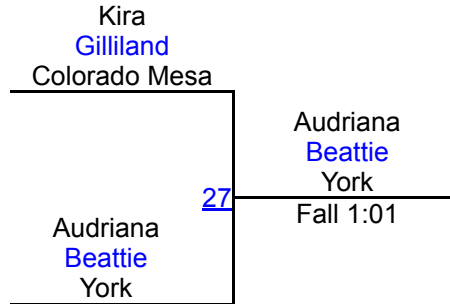

Maverick Open

Maverick Open 143

Round 1

Round 2

Round 3

A. Mendoza (Colorado Mesa)
1ST

N. Benavides (Colorado Mesa)
2ND

B. Jones (Schreiner)
3RD

Maverick Open

Maverick Open 155

Round 1

Round 2

Round 3

A. Beattie (York)

1ST

J. Johnston (Schreiner)