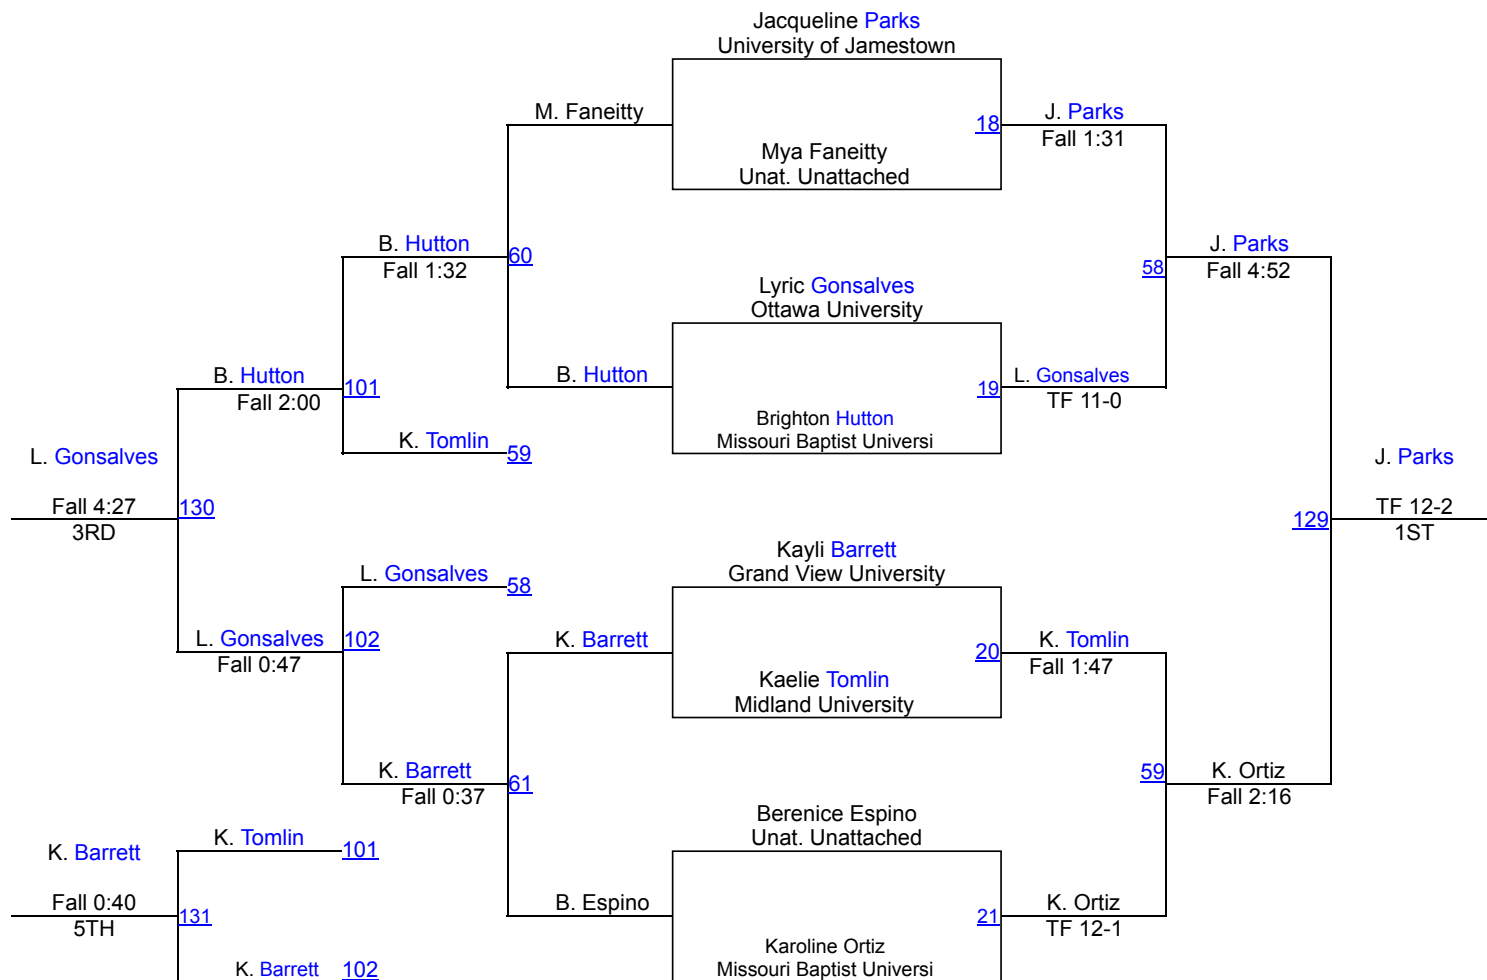

Waldorf University Open

College 143