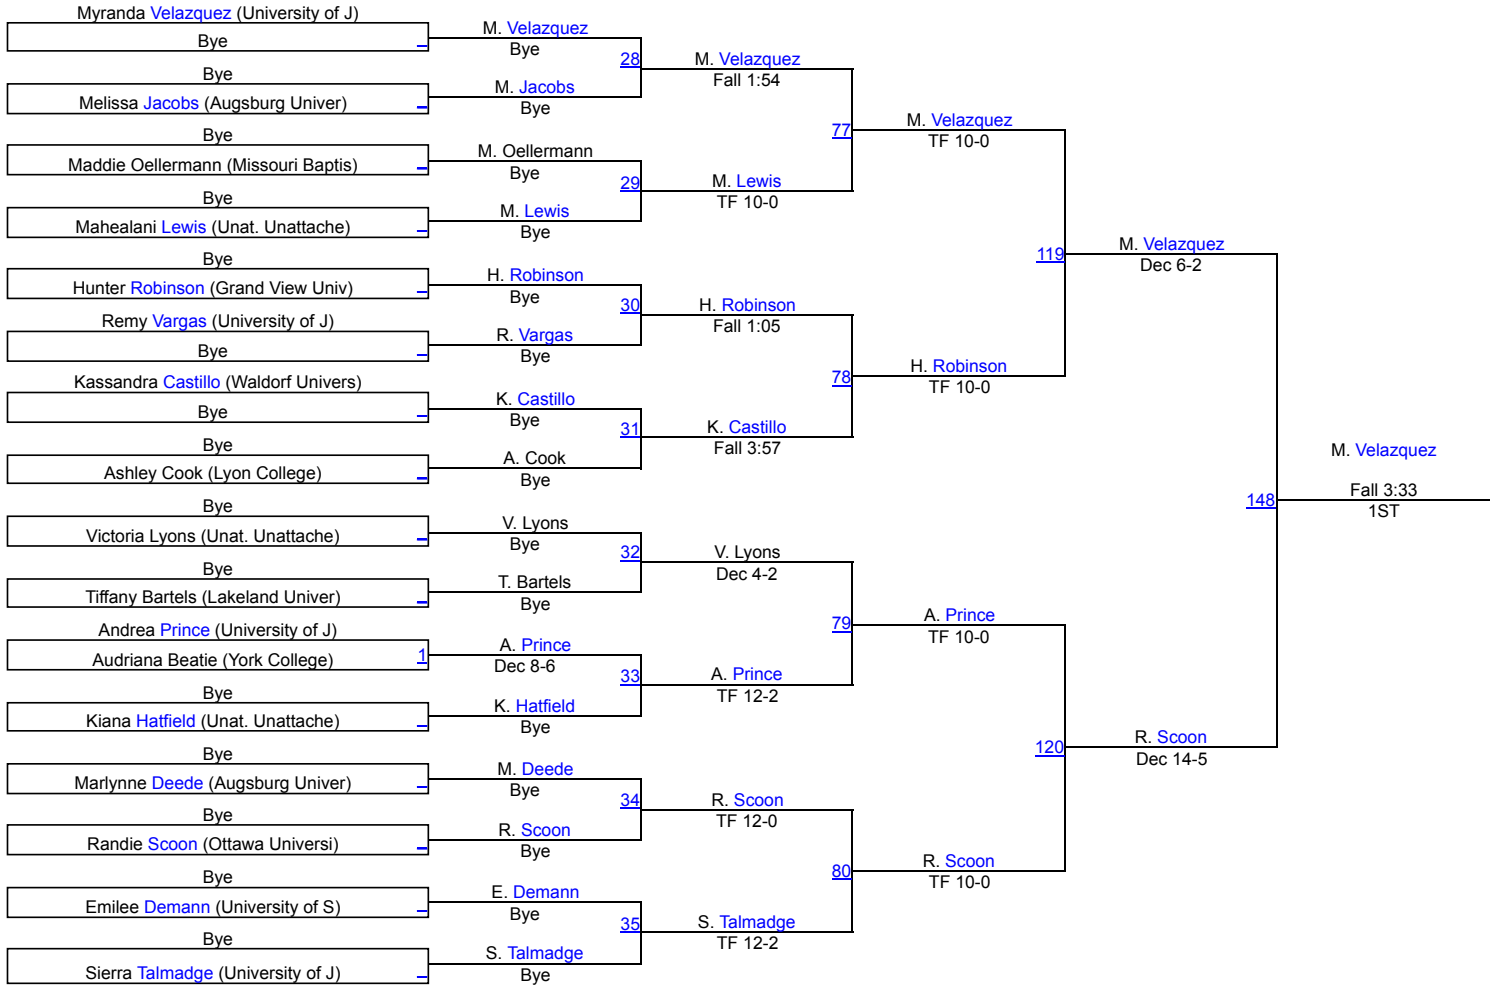

Waldorf University Open

College 155