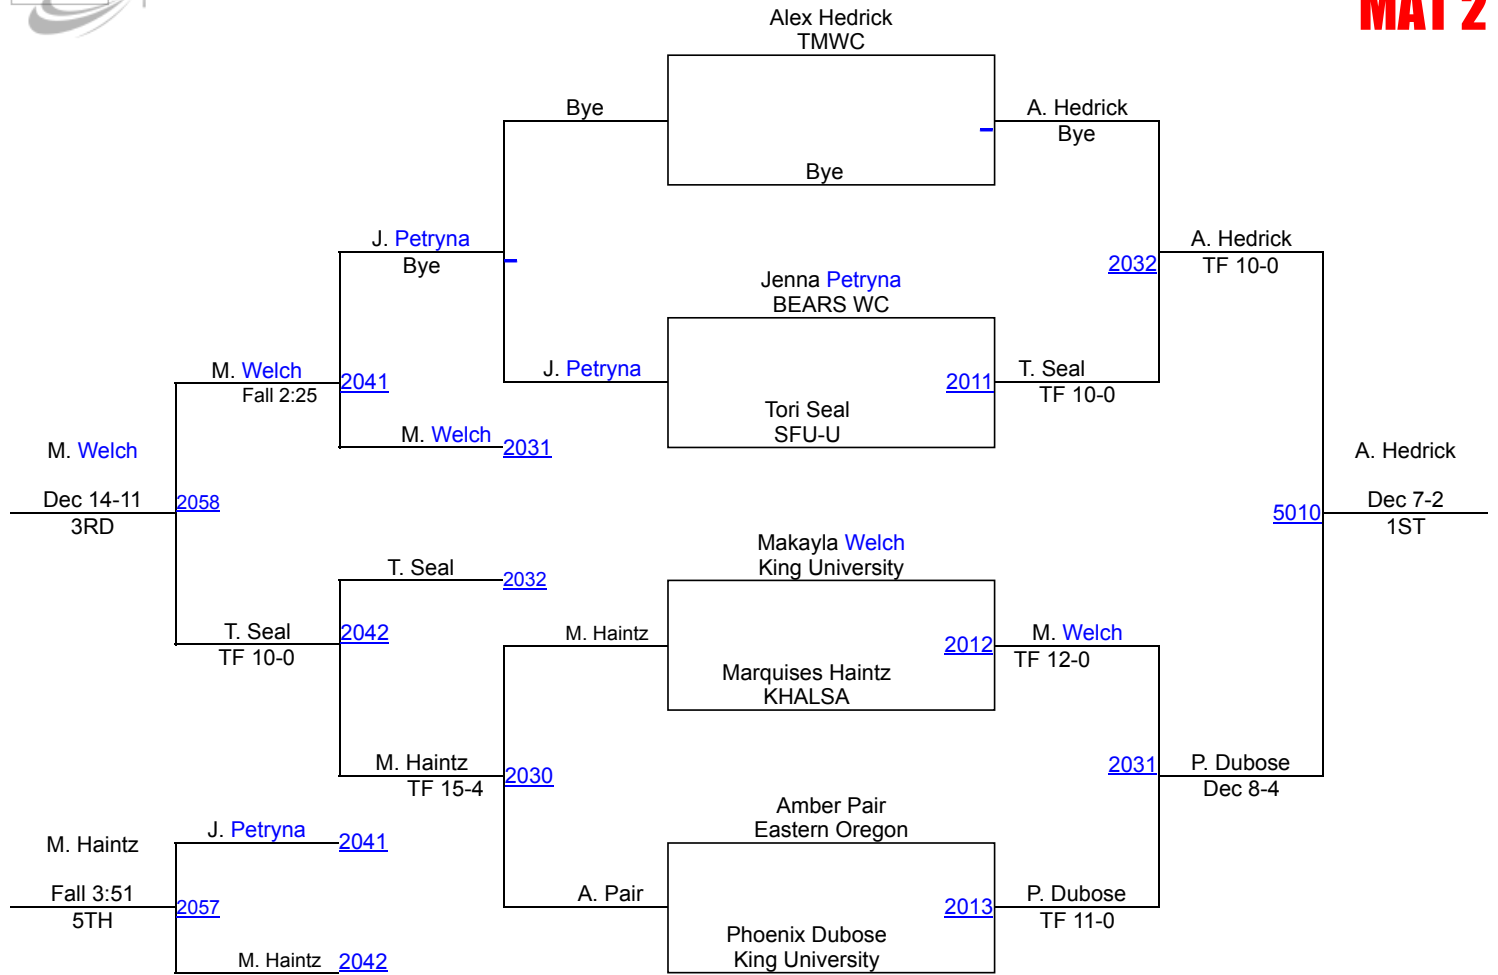

SFU International Open 2019

WOMEN 90 MAT 1

SFU International Open 2019

WOMEN 90+ MAT 2

Amanda Silveri
SFU-U

[5001](#)

A. Silveri

Fall 2:00
1ST

Reggan Grade
BIG BEND CC

SFU International Open 2019

WOMEN 50 MAT 1

SFU International Open 2019

WOMEN 55 MAT 2

SFU International Open 2019

WOMEN 57 MAT 2

SFU International Open 2019

WOMEN 59 MAT 3

Round 1

Round 2

Round 3

A. Aceval (King University)
1ST

K. Gaines (UNAT)
2ND

J. Yates (GRAYS HARBOUR)
3RD

SFU International Open 2019