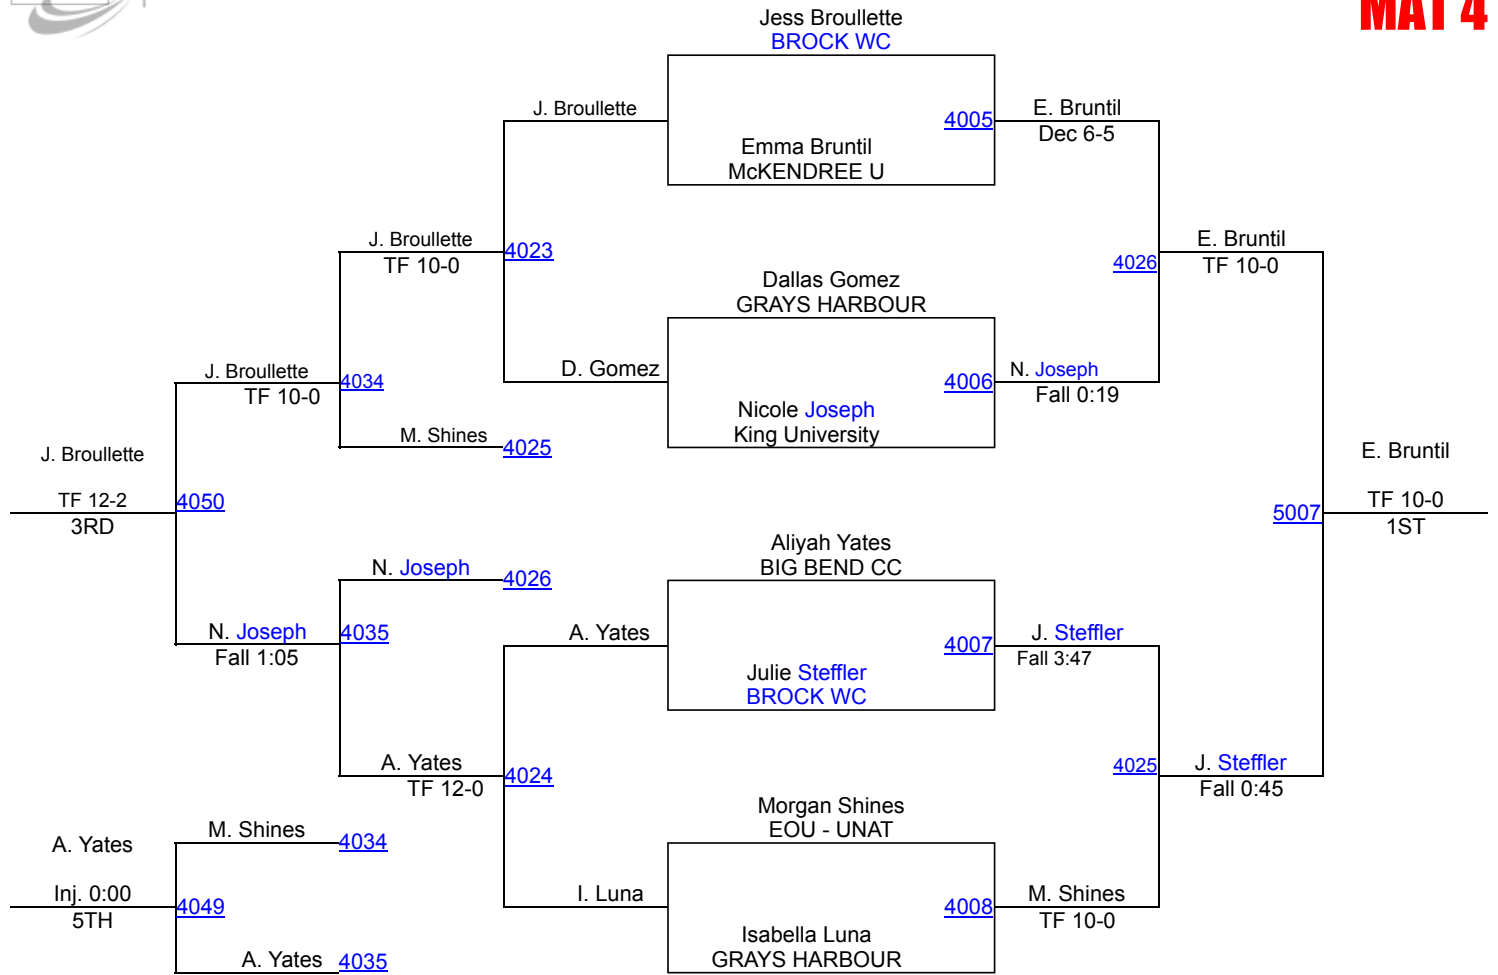

SFU International Open 2019

WOMEN 90 MAT 1

SFU International Open 2019

WOMEN 90+ MAT 2

Amanda Silveri
SFU-U

[5001](#)

A. Silveri

Fall 2:00
1ST

WOMEN 59 MAT 3

Round 1

Round 2

Round 3

A. Aceval (King University)
1ST

K. Gaines (UNAT)
2ND

J. Yates (GRAYS HARBOUR)
3RD

SFU International Open 2019

WOMEN 62 MAT 4

SFU International Open 2019

WOMEN 65 MAT 4

SFU International Open 2019

WOMEN 68 MAT 4

SFU International Open 2019

WOMEN 72 MAT 3

SFU International Open 2019

WOMEN 76 MAT 4