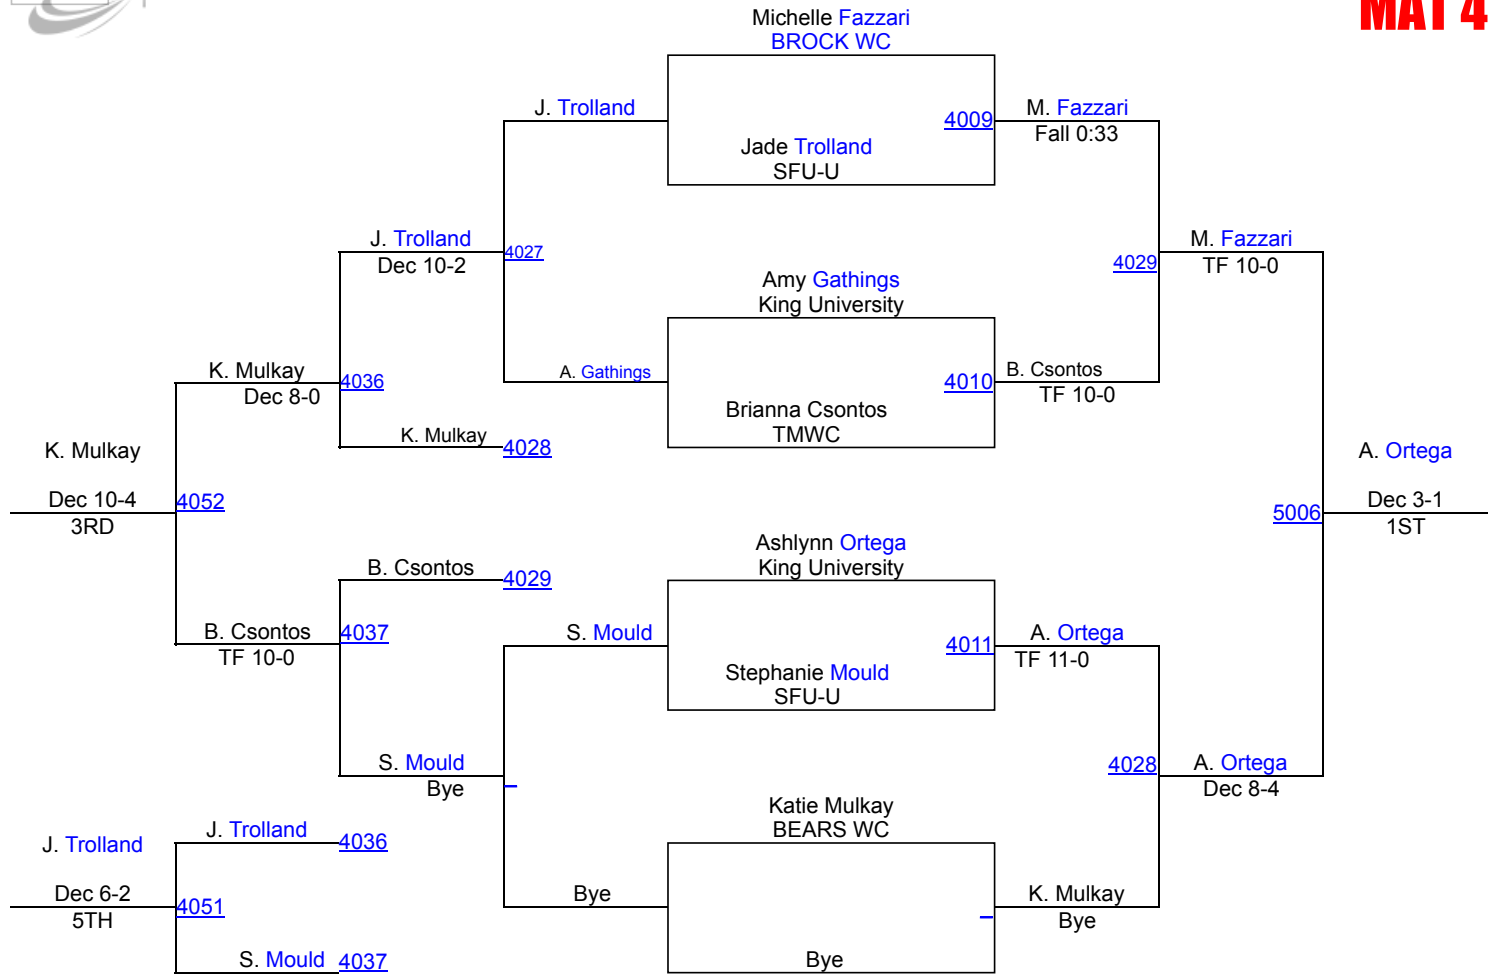

SFU International Open 2019

WOMEN 90 MAT 1

SFU International Open 2019

WOMEN 90+ MAT 2

Amanda Silveri
SFU-U

[5001](#)

A. Silveri

Fall 2:00
1ST

WOMEN 59 MAT 3

Round 1

Round 2

Round 3

A. Aceval (King University)
1ST

K. Gaines (UNAT)
2ND

J. Yates (GRAYS HARBOUR)
3RD

SFU International Open 2019

WOMEN 62 MAT 4

SFU International Open 2019

WOMEN 65 MAT 4

SFU International Open 2019

WOMEN 68 MAT 4

SFU International Open 2019

WOMEN 72 MAT 3

SFU International Open 2019