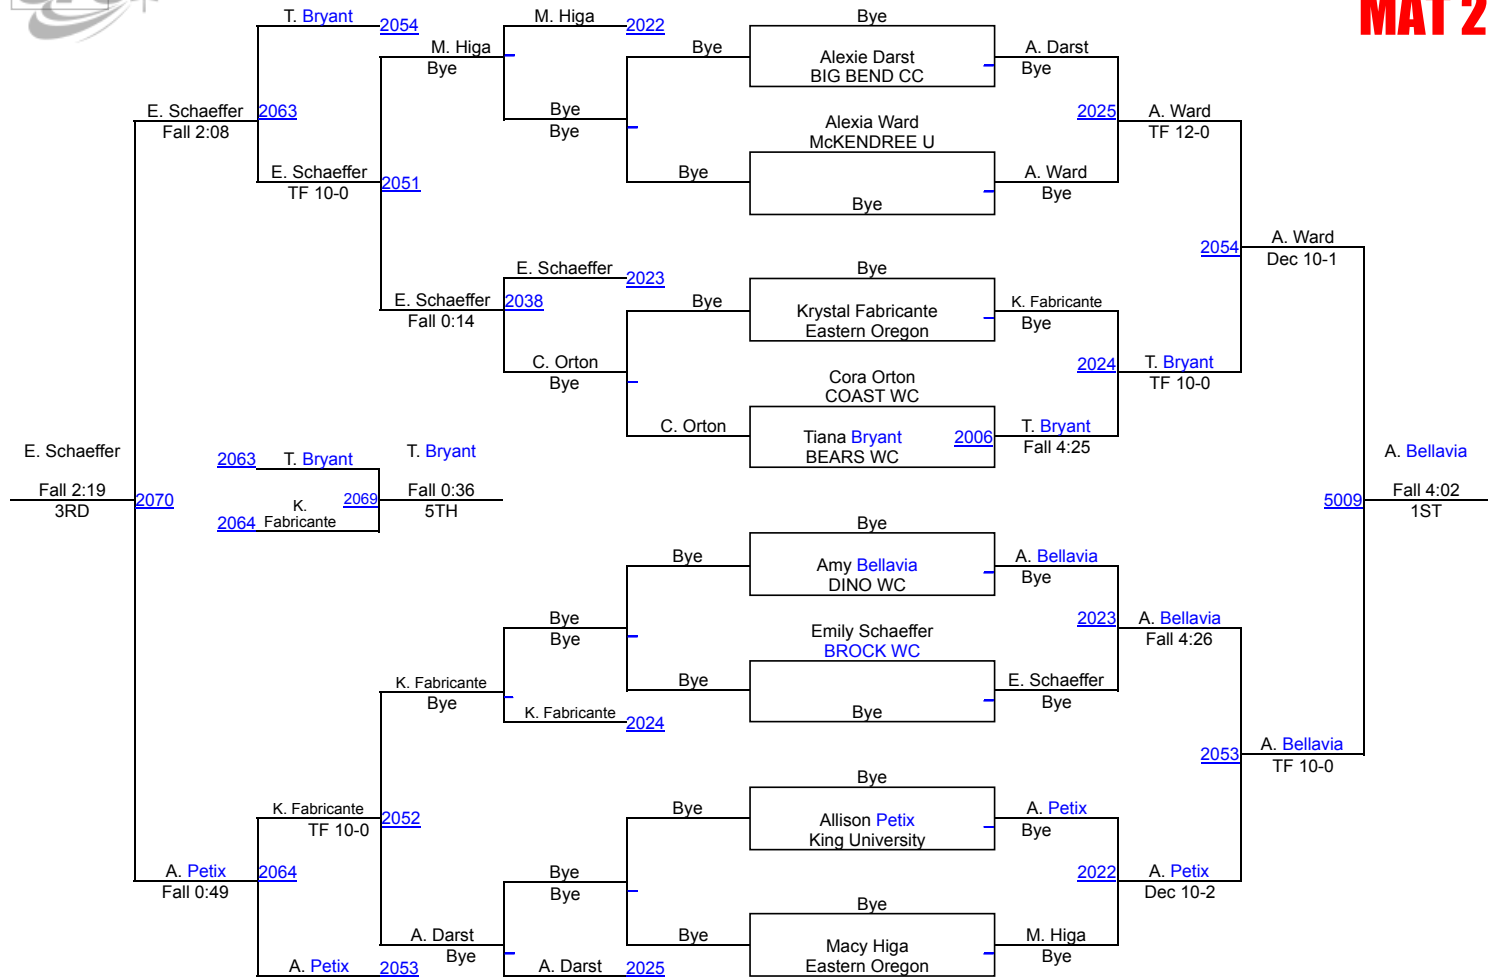

SFU International Open 2019

WOMEN 90 MAT 1

SFU International Open 2019

WOMEN 90+ MAT 2

Amanda Silveri
SFU-U

[5001](#)

A. Silveri

Fall 2:00
1ST

Reggan Grade
BIG BEND CC

SFU International Open 2019

WOMEN 50 MAT 1

SFU International Open 2019

WOMEN 55 MAT 2

SFU International Open 2019

WOMEN 57 MAT 2

SFU International Open 2019

WOMEN 59 MAT 3

Round 1

Round 2

Round 3

A. Aceval (King University)
1ST

K. Gaines (UNAT)
2ND

J. Yates (GRAYS HARBOUR)
3RD

SFU International Open 2019