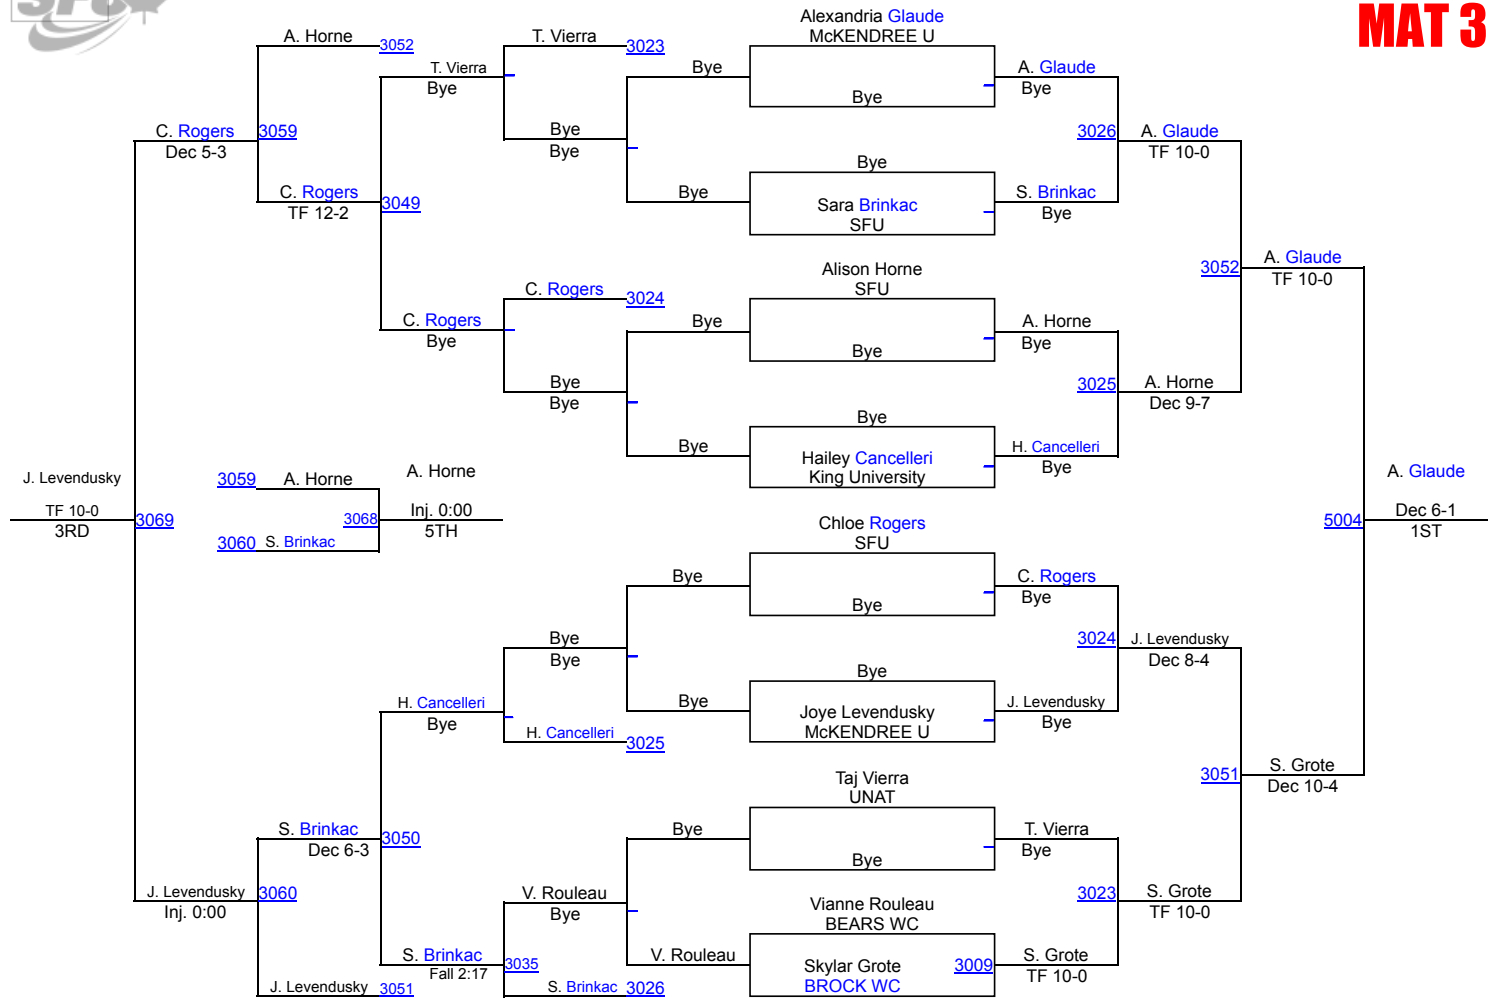

WOMEN 59 MAT 3

Round 1

Round 2

Round 3

A. Aceval (King University)
1ST

K. Gaines (UNAT)
2ND

J. Yates (GRAYS HARBOUR)
3RD

SFU International Open 2019

WOMEN 62 MAT 4

SFU International Open 2019

WOMEN 65 MAT 4

SFU International Open 2019

WOMEN 68 MAT 4

SFU International Open 2019

WOMEN 72 MAT 3

SFU International Open 2019

WOMEN 76 MAT 4