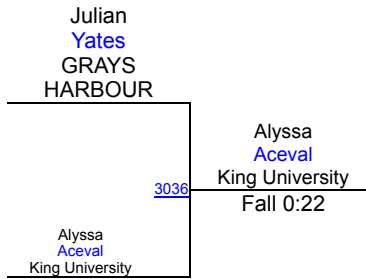

SFU International Open 2019

WOMEN 90 MAT 1

SFU International Open 2019

WOMEN 90+ MAT 2

Amanda Silveri
SFU-U

[5001](#)

A. Silveri

Fall 2:00
1ST

Reggan Grade
BIG BEND CC

SFU International Open 2019

WOMEN 50 MAT 1

SFU International Open 2019

WOMEN 55 MAT 2

SFU International Open 2019

WOMEN 57 MAT 2

SFU International Open 2019

WOMEN 59 MAT 3

Round 1

Round 2

Round 3

A. Aceval (King University)
1ST

K. Gaines (UNAT)
2ND

J. Yates (GRAYS HARBOUR)
3RD

SFU International Open 2019