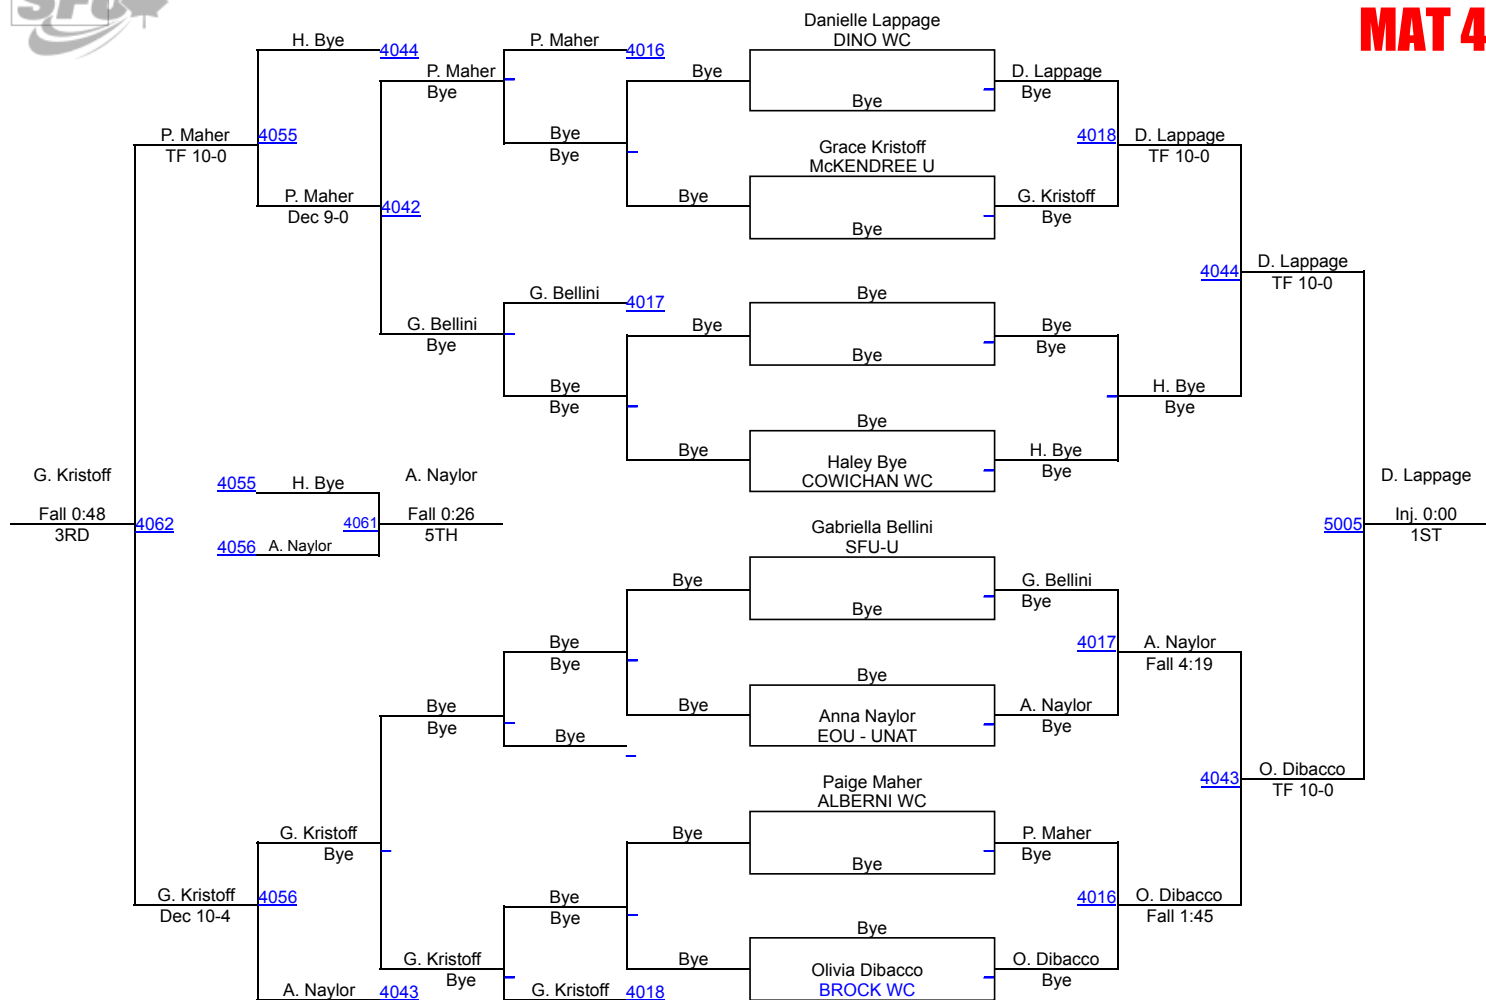

WOMEN 59 MAT 3

Round 1

Round 2

Round 3

A. Aceval (King University)
1ST

K. Gaines (UNAT)
2ND

J. Yates (GRAYS HARBOUR)
3RD

SFU International Open 2019

WOMEN 62 MAT 4

SFU International Open 2019

WOMEN 65 MAT 4

SFU International Open 2019

WOMEN 68 MAT 4

SFU International Open 2019

WOMEN 72 MAT 3

SFU International Open 2019