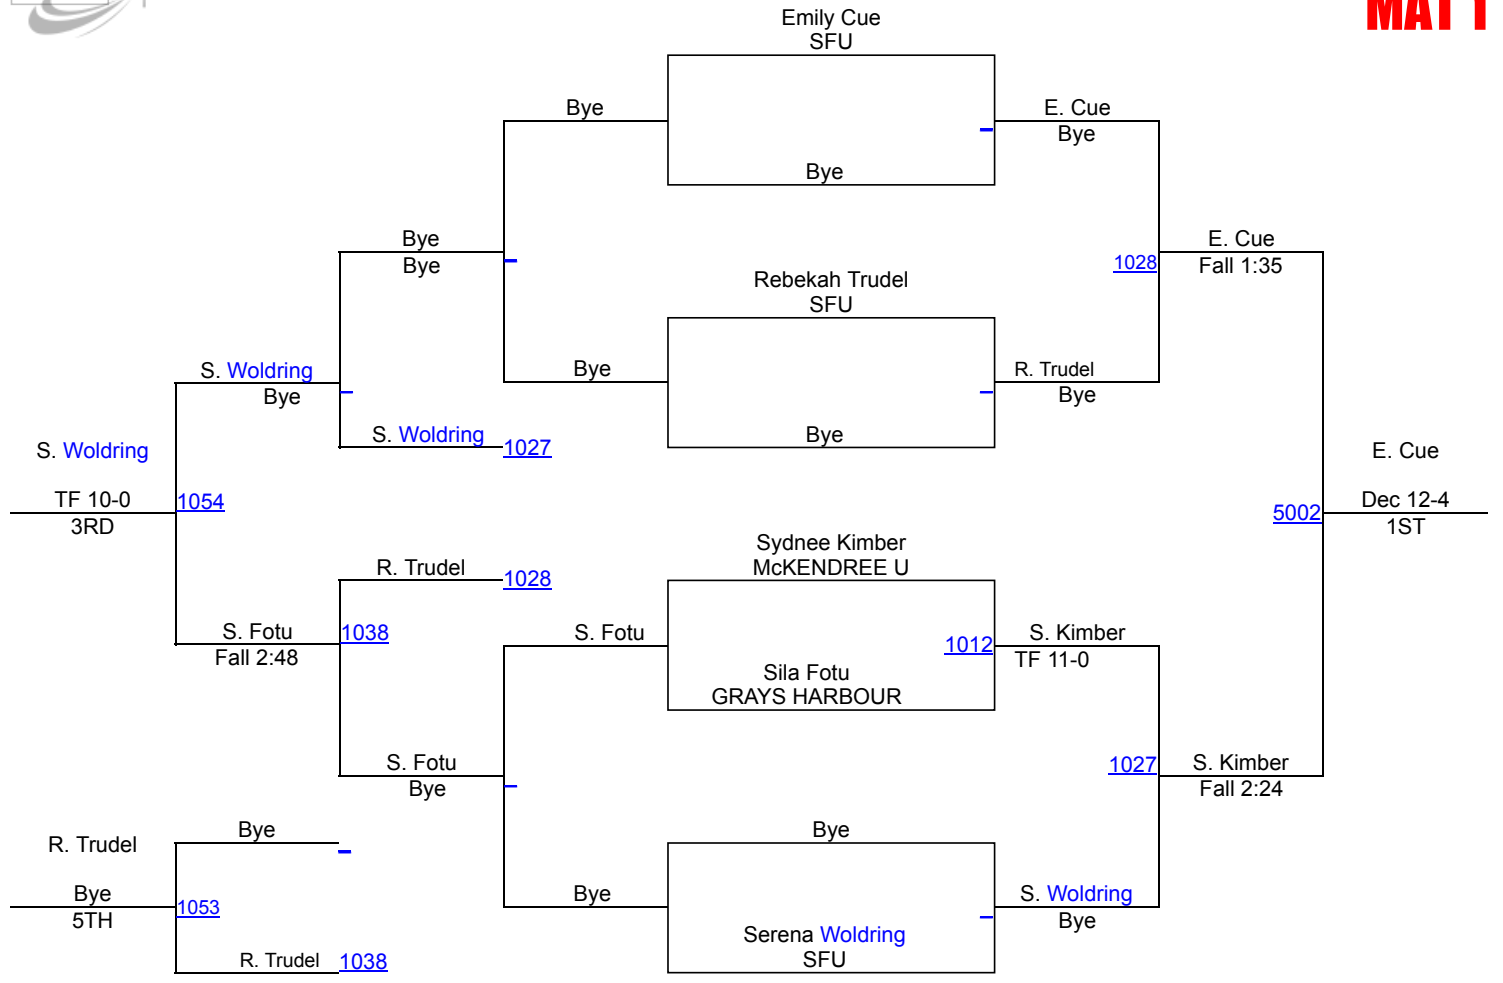

SFU International Open 2019

WOMEN 90 MAT 1

SFU International Open 2019

WOMEN 90+ MAT 2

Amanda Silveri
SFU-U

[5001](#)

A. Silveri

Fall 2:00
1ST

WOMEN 59 MAT 3

Round 1

Round 2

Round 3

A. Aceval (King University)
1ST

K. Gaines (UNAT)
2ND

J. Yates (GRAYS HARBOUR)
3RD

SFU International Open 2019