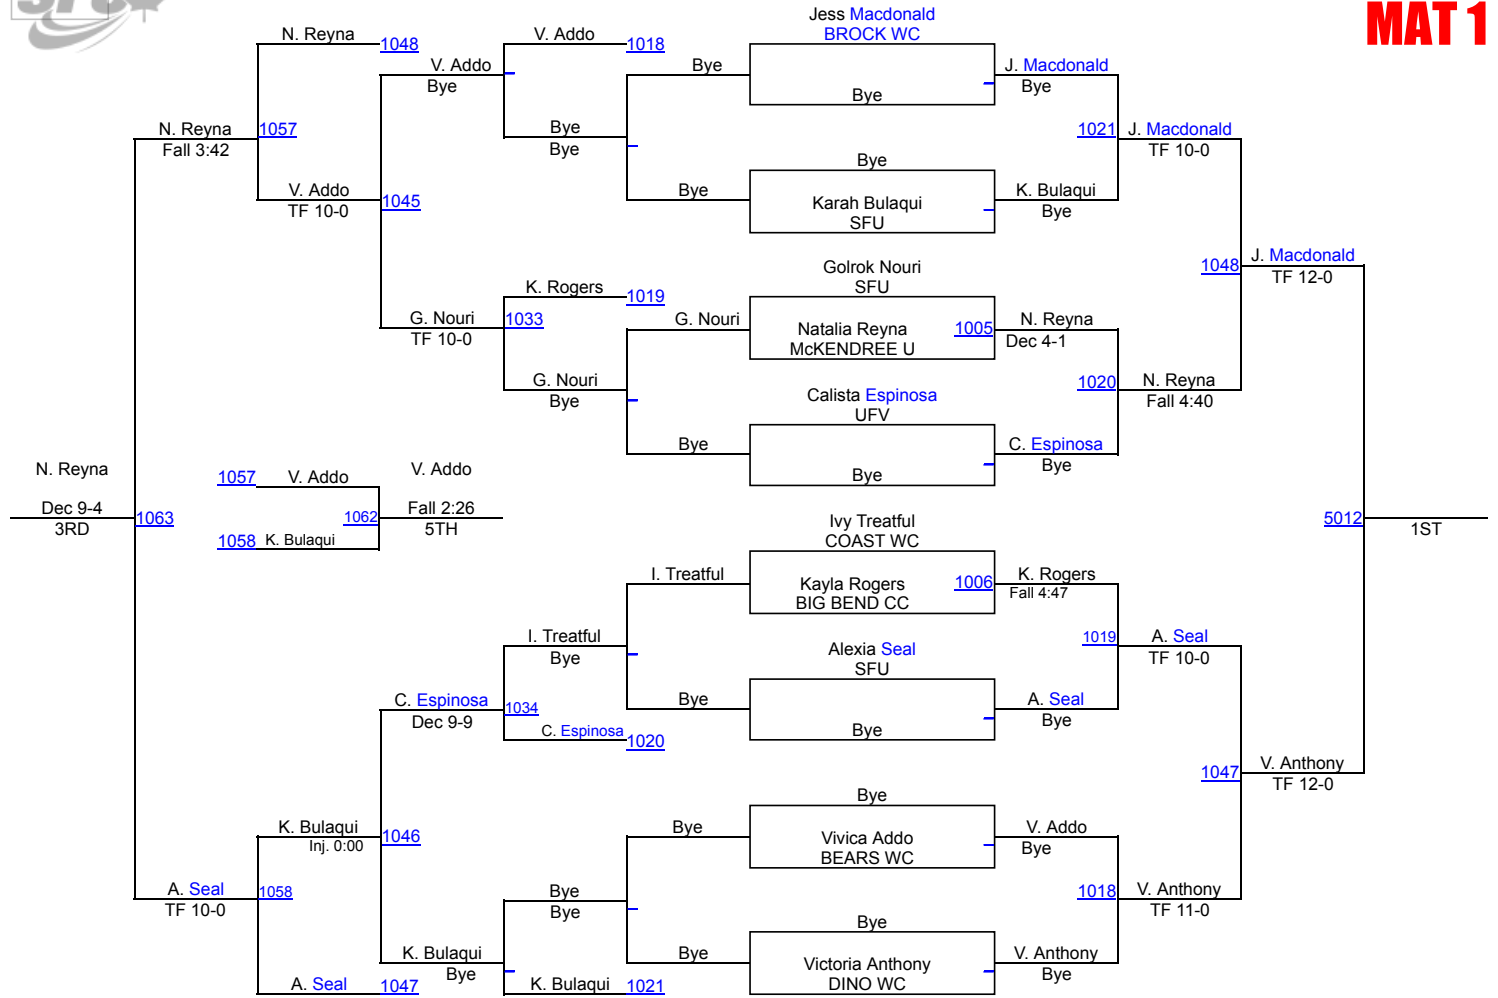

SFU International Open 2019

WOMEN 90 MAT 1

SFU International Open 2019

WOMEN 90+ MAT 2

Amanda Silveri
SFU-U

[5001](#)

A. Silveri

Fall 2:00
1ST

Reggan Grade
BIG BEND CC

SFU International Open 2019

WOMEN 50 MAT 1

SFU International Open 2019

WOMEN 55 MAT 2

SFU International Open 2019

WOMEN 57 MAT 2

SFU International Open 2019

WOMEN 59 MAT 3

Round 1

Round 2

Round 3

A. Aceval (King University)
1ST

K. Gaines (UNAT)
2ND

J. Yates (GRAYS HARBOUR)
3RD

SFU International Open 2019