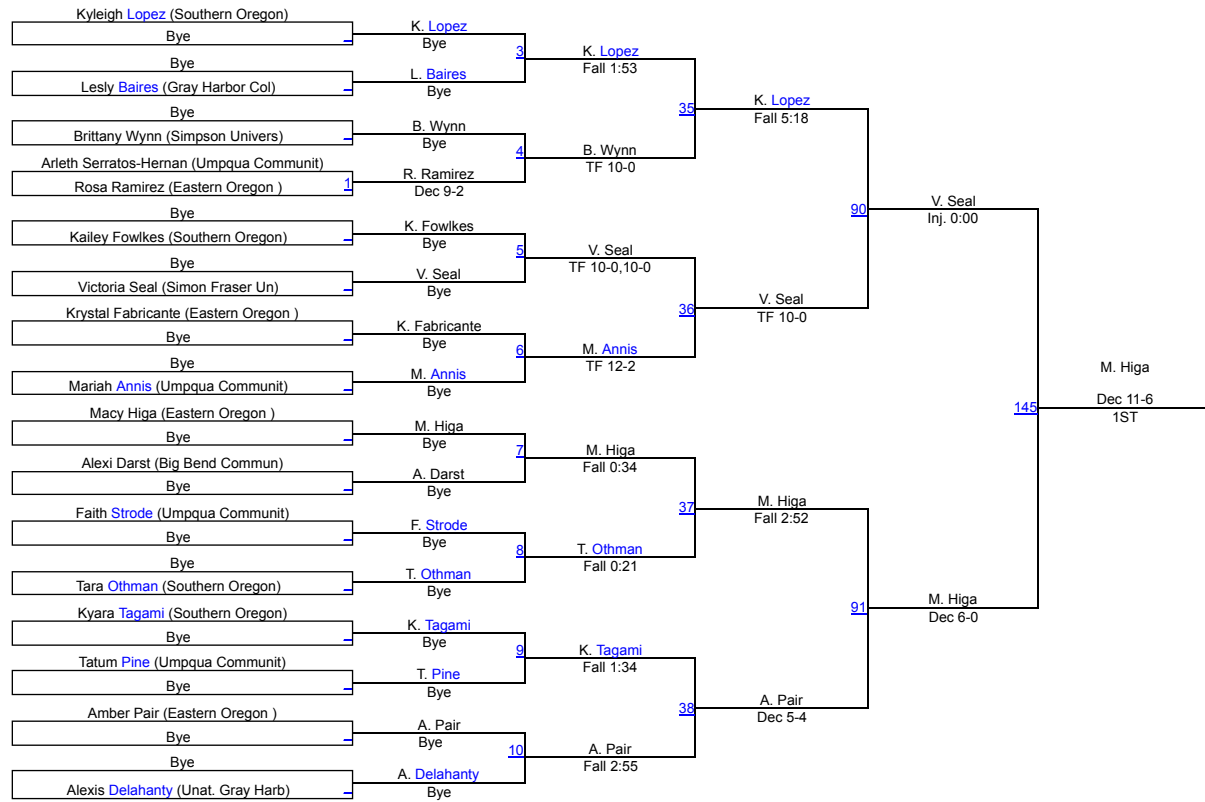

Mike Clock Open- Women

Women 123