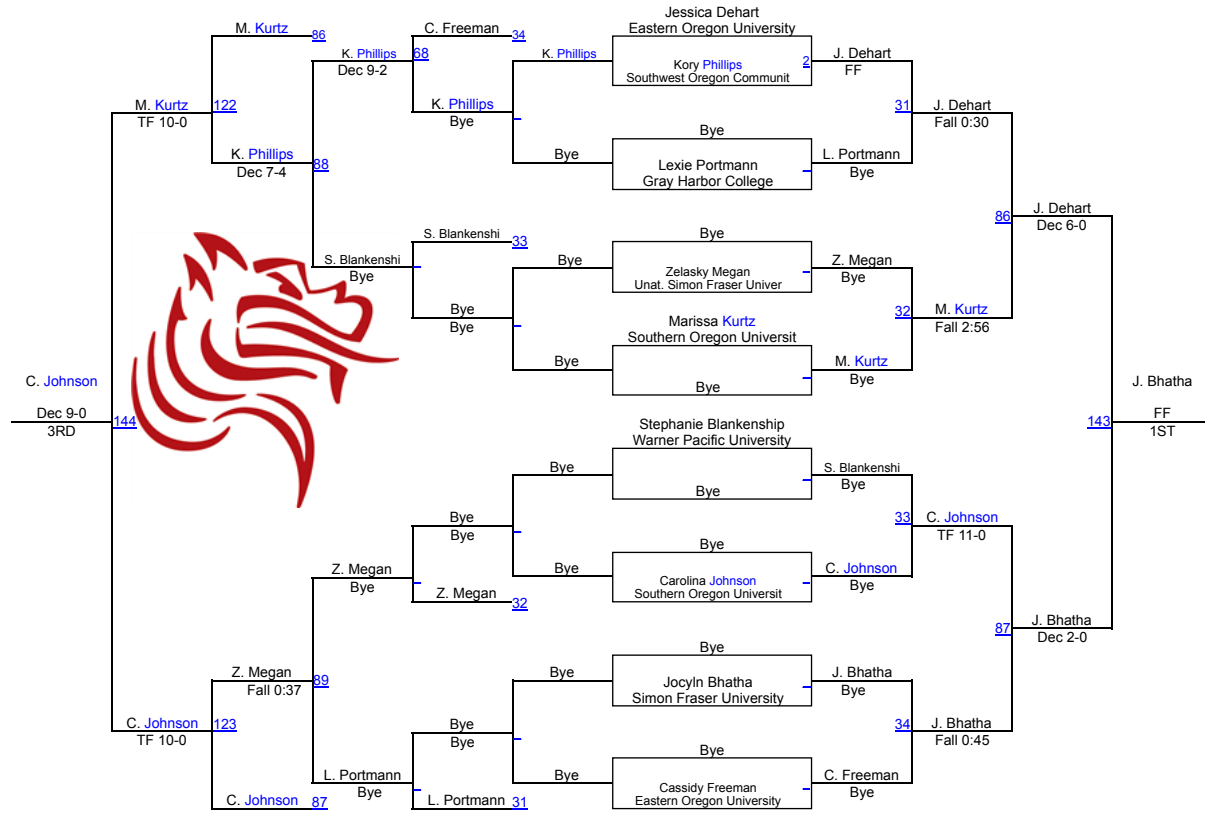

Mike Clock Open- Women

Women 116