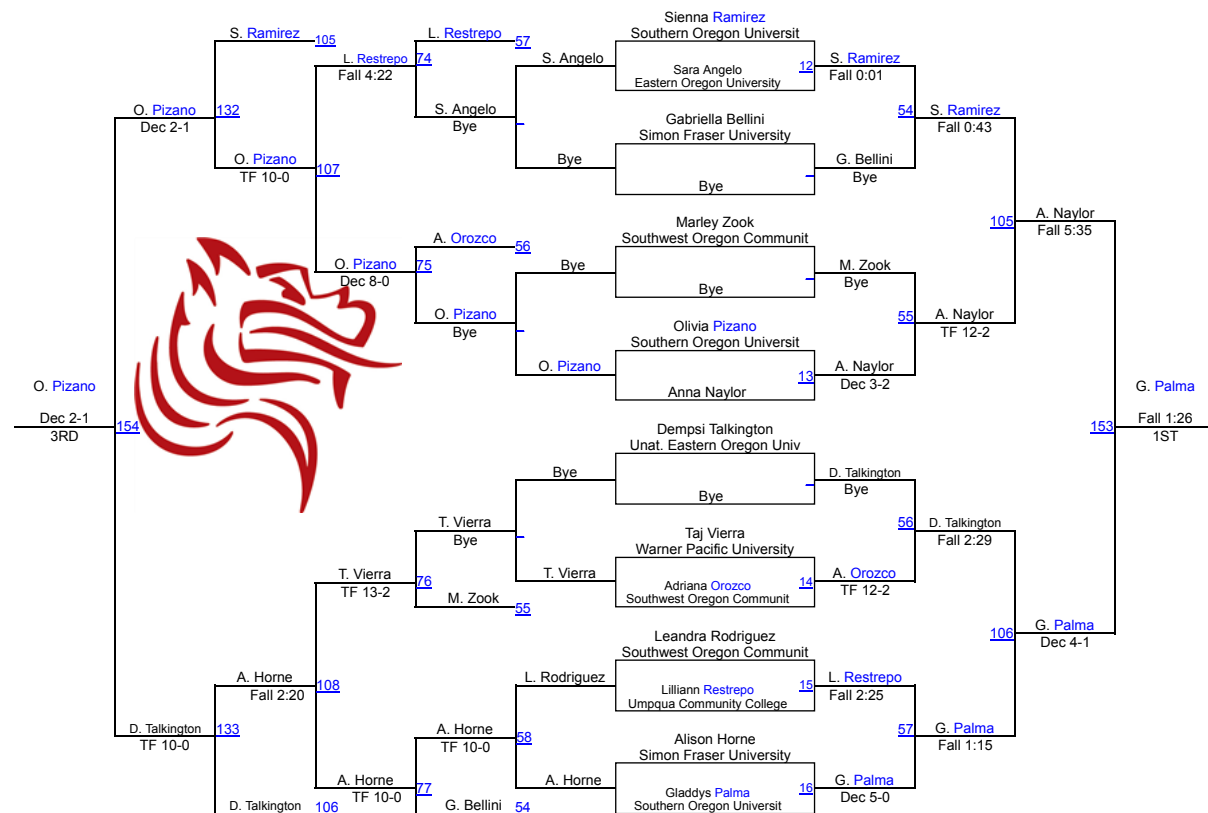

Mike Clock Open- Women

Women 155