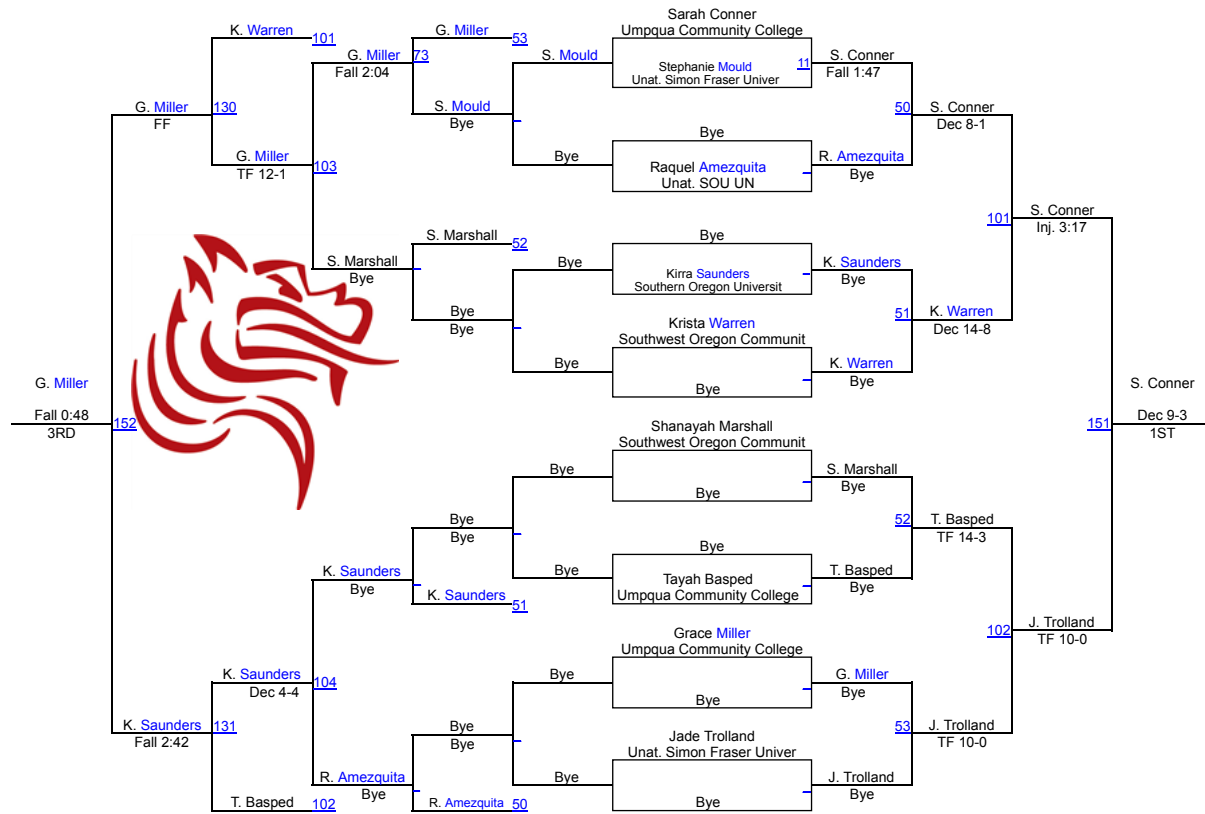

Mike Clock Open- Women

Women 143