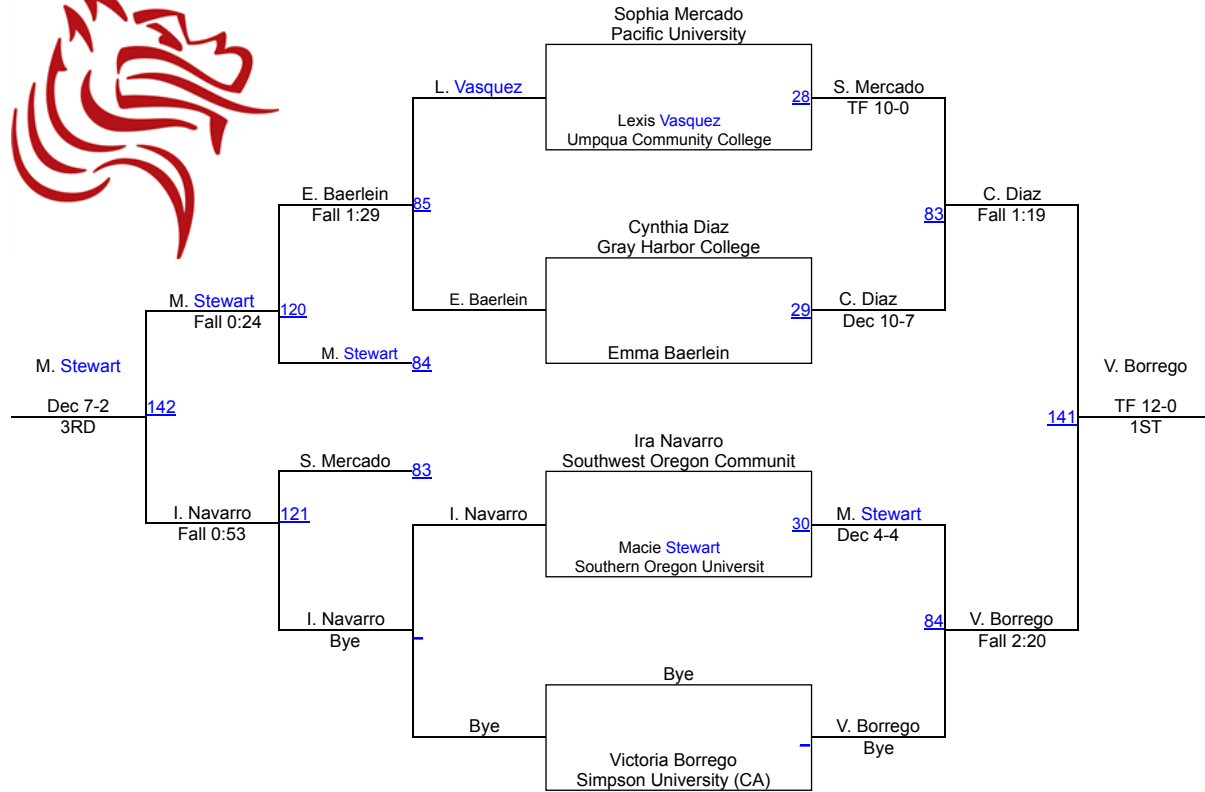

Mike Clock Open- Women

Women 109